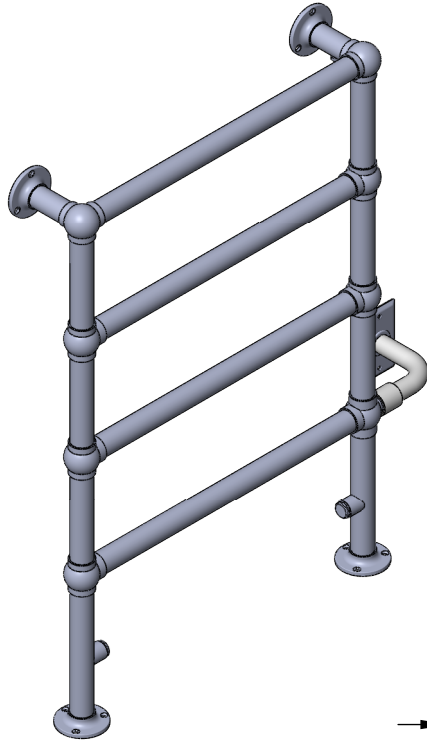

LG024A-MS

33.4x23.5

Height: 33.4
 Width: 23.5
 Depth: 5.4
 Weight HO: 16.5lbs (7.5kg)
 EO: 20.9lbs (9.5kg)

Tube ϕ : 1.25
 Output @ 50° C Δ T: n/a
 Elec. element if specified: 100
 Face-Face Connections: 17.9

All dimensions in inches

Manufactured from Mild Steel

inches	mm
33.4	848
23.5	598
5.4	138
22.4	570
9.5	241
20.6	524
3.9	100
17.9	454
3.9	100

Vogue UK Ltd. reserve the right to alter specifications without prior notice.
 ALL MEASUREMENTS ARE NOMINAL DIMENSIONS ONLY, AND ARE NOT BINDING.