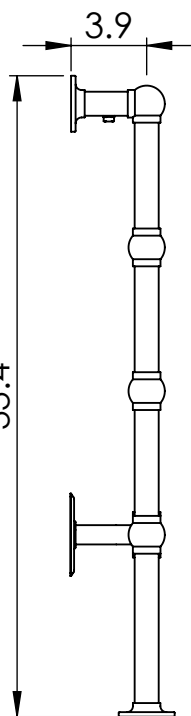

LG024A-MS

33.4x23.5

Height: 33.4
 Width: 23.5
 Depth: 5.4
 Weight HO: 16.5lbs (7.5kg)
 EO: 20.9lbs (9.5kg)

Tube ϕ : 1.25
 Output @ 50° C Δ T: n/a
 Elec. element if specified: 100
 Face-Face Connections: 17.9

All dimensions in inches

Manufactured from Mild Steel

inches	mm
33.4	848
23.5	598
5.4	138
22.4	570
9.5	241
20.6	524
3.9	100
17.9	454
3.9	100

Vogue UK Ltd. reserve the right to alter specifications without prior notice.
 ALL MEASUREMENTS ARE NOMINAL DIMENSIONS ONLY, AND ARE NOT BINDING.