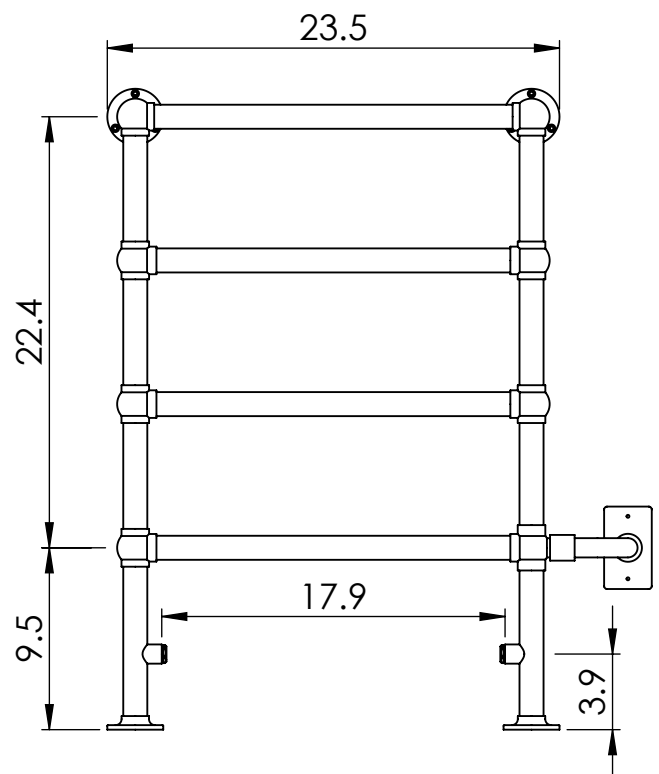

LG024A-MS

33.4x23.5

Height: 33.4
 Width: 23.5
 Depth: 5.4
 Weight HO: 16.5lbs (7.5kg)
 EO: 20.9lbs (9.5kg)

Tube ϕ : 1.25
 Output @ 50° C Δ T: n/a
 Elec. element if specified: 100
 Face-Face Connections: 17.9

All dimensions in inches

Manufactured from Mild Steel

inches	mm
33.4	848
23.5	598
5.4	138
22.4	570
9.5	241
20.6	524
3.9	100
17.9	454
3.9	100

Vogue UK Ltd. reserve the right to alter specifications without prior notice.
 ALL MEASUREMENTS ARE NOMINAL DIMENSIONS ONLY, AND ARE NOT BINDING.