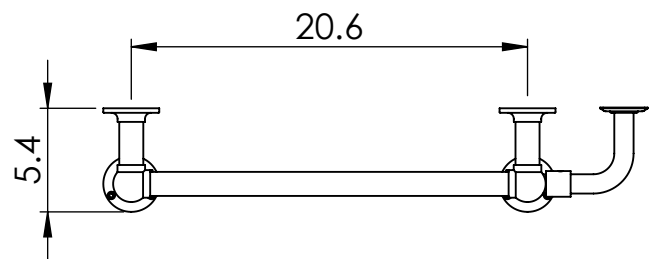

LG024A-MS

33.4x23.5

Height: 33.4
 Width: 23.5
 Depth: 5.4
 Weight HO: 16.5lbs (7.5kg)
 EO: 20.9lbs (9.5kg)

Tube ϕ : 1.25
 Output @ 50° C Δ T: n/a
 Elec. element if specified: 100
 Face-Face Connections: 17.9

All dimensions in inches

Manufactured from Mild Steel

inches	mm
33.4	848
23.5	598
5.4	138
22.4	570
9.5	241
20.6	524
3.9	100
17.9	454
3.9	100

Vogue UK Ltd. reserve the right to alter specifications without prior notice.
 ALL MEASUREMENTS ARE NOMINAL DIMENSIONS ONLY, AND ARE NOT BINDING.