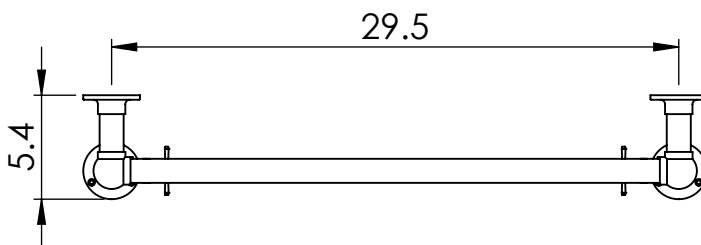

LG024B-BR

37.0x32.5

Height: 37.0
 Width: 32.5
 Depth: 5.4
 Weight HO: lbs (kg)
 EO: lbs (kg)

Tube ϕ : 1.25
 Output @ 50°C Δ T: 207
 Elec. element if specified: n/a
 Face-Face Connections: 26.3

All dimensions in inches

Manufactured from ISO/CEN CuZn36As (BS CZ126) brass tube

inches	mm
36.9	938
32.5	825
5.4	138
20.9	532
14.5	368
29.5	750
3.9	100
26.3	670
3.9	100

Vogue UK Ltd. reserve the right to alter specifications without prior notice.
 ALL MEASUREMENTS ARE NOMINAL DIMENSIONS ONLY, AND ARE NOT BINDING.