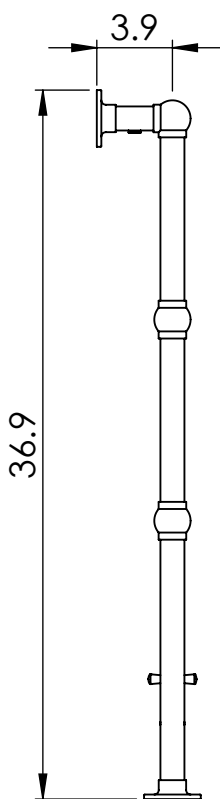

LG024B-BR

37.0x32.5

Height: 37.0
 Width: 32.5
 Depth: 5.4
 Weight HO: lbs (kg)
 EO: lbs (kg)

Tube ϕ : 1.25
 Output @ 50°C Δ T: 207
 Elec. element if specified: n/a
 Face-Face Connections: 26.3

All dimensions in inches

Manufactured from ISO/CEN CuZn36As (BS CZ126) brass tube

inches	mm
36.9	938
32.5	825
5.4	138
20.9	532
14.5	368
29.5	750
3.9	100
26.3	670
3.9	100

Vogue UK Ltd. reserve the right to alter specifications without prior notice.
 ALL MEASUREMENTS ARE NOMINAL DIMENSIONS ONLY, AND ARE NOT BINDING.