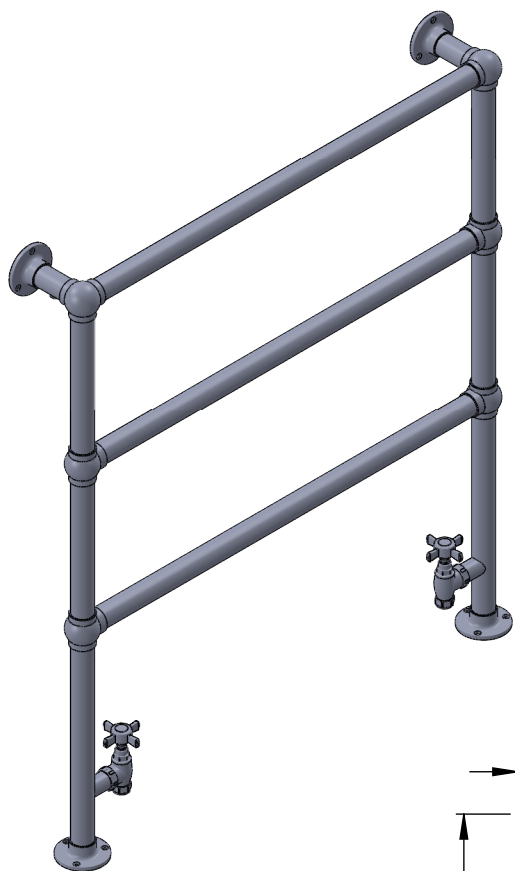

LG024B-BR

37.0x32.5

Height: 37.0
 Width: 32.5
 Depth: 5.4
 Weight HO: lbs (kg)
 EO: lbs (kg)

Tube ϕ : 1.25
 Output @ 50°C Δ T: 207
 Elec. element if specified: n/a
 Face-Face Connections: 26.3

All dimensions in inches

Manufactured from ISO/CEN CuZn36As (BS CZ126) brass tube

inches	mm
36.9	938
32.5	825
5.4	138
20.9	532
14.5	368
29.5	750
3.9	100
26.3	670
3.9	100

Vogue UK Ltd. reserve the right to alter specifications without prior notice.
 ALL MEASUREMENTS ARE NOMINAL DIMENSIONS ONLY, AND ARE NOT BINDING.