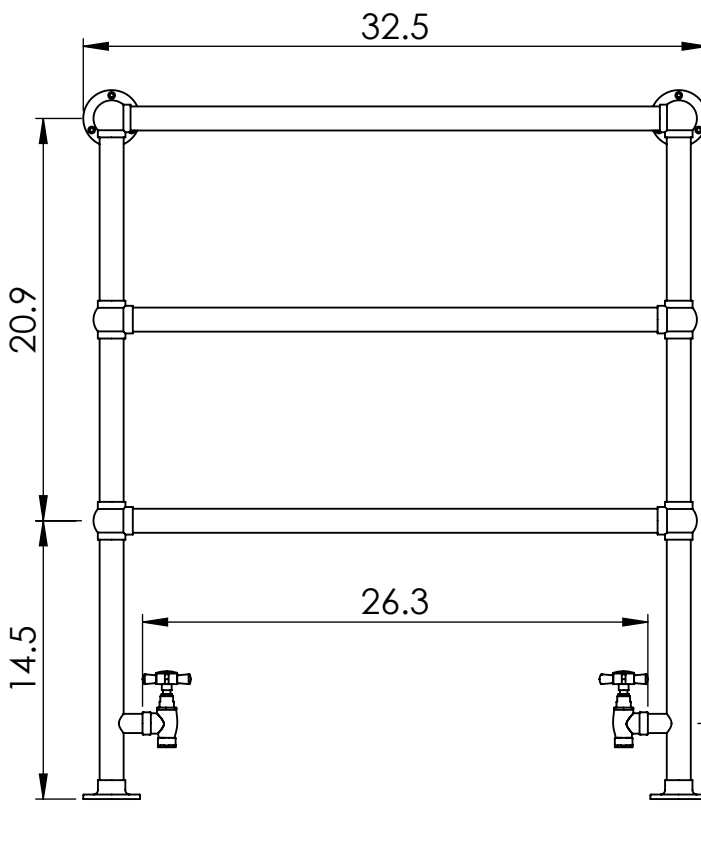

LG024B-BR

37.0x32.5

Height: 37.0
 Width: 32.5
 Depth: 5.4
 Weight HO: lbs (kg)
 EO: lbs (kg)

Tube ϕ : 1.25
 Output @ 50°C Δ T: 207
 Elec. element if specified: n/a
 Face-Face Connections: 26.3

All dimensions in inches

Manufactured from ISO/CEN CuZn36As (BS CZ126) brass tube

inches	mm
36.9	938
32.5	825
5.4	138
20.9	532
14.5	368
29.5	750
3.9	100
26.3	670
3.9	100

Vogue UK Ltd. reserve the right to alter specifications without prior notice.
 ALL MEASUREMENTS ARE NOMINAL DIMENSIONS ONLY, AND ARE NOT BINDING.