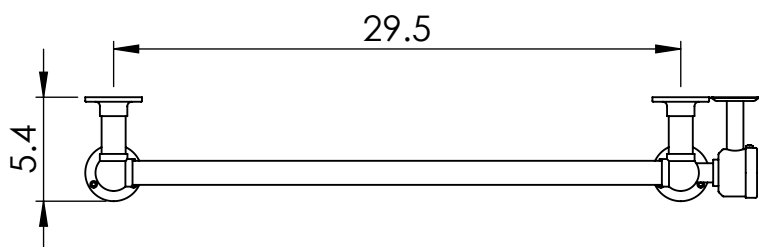

LG024B-BR

37.0x32.5

Height: 37.0
 Width: 32.5
 Depth: 5.4
 Weight HO: lbs (kg)
 EO: lbs (kg)

Tube ϕ : 1.25
 Output @ 50°C Δ T: n/a
 Elec. element if specified: 150
 Face-Face Connections: 26.3

All dimensions in inches

Manufactured from ISO/CEN CuZn36As (BS CZ126) brass tube

inches	mm
36.9	938
32.5	825
5.4	138
20.9	532
14.5	368
29.5	750
3.9	100
26.3	670
3.9	100

Vogue UK Ltd. reserve the right to alter specifications without prior notice.
 ALL MEASUREMENTS ARE NOMINAL DIMENSIONS ONLY, AND ARE NOT BINDING.