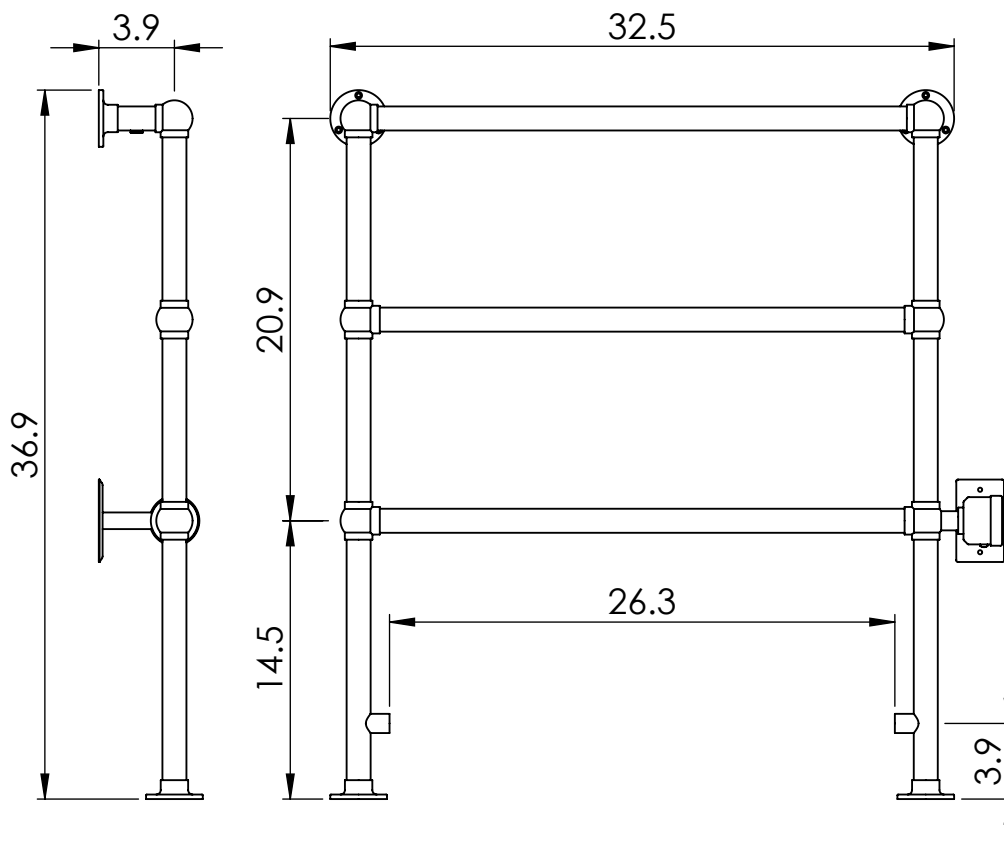

LG024B-BR

37.0x32.5

Height: 37.0
 Width: 32.5
 Depth: 5.4
 Weight HO: lbs (kg)
 EO: lbs (kg)

Tube ϕ : 1.25
 Output @ 50°C Δ T: n/a
 Elec. element if specified: 150
 Face-Face Connections: 26.3

All dimensions in inches

Manufactured from ISO/CEN CuZn36As (BS CZ126) brass tube

inches	mm
36.9	938
32.5	825
5.4	138
20.9	532
14.5	368
29.5	750
3.9	100
26.3	670
3.9	100

Vogue UK Ltd. reserve the right to alter specifications without prior notice.
 ALL MEASUREMENTS ARE NOMINAL DIMENSIONS ONLY, AND ARE NOT BINDING.