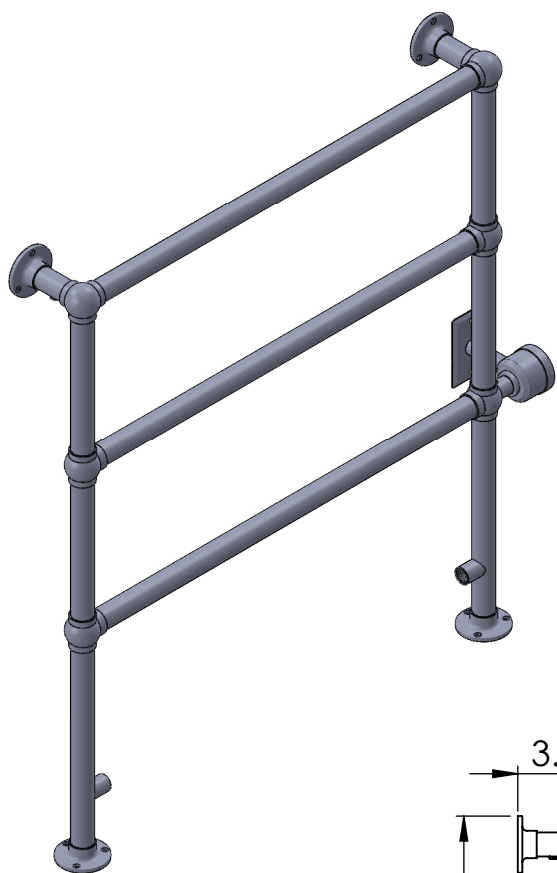

LG024B-BR

37.0x32.5

Height: 37.0
 Width: 32.5
 Depth: 5.4
 Weight HO: lbs (kg)
 EO: lbs (kg)

Tube ϕ : 1.25
 Output @ 50°C Δ T: n/a
 Elec. element if specified: 150
 Face-Face Connections: 26.3

All dimensions in inches

Manufactured from ISO/CEN CuZn36As (BS CZ126) brass tube

inches	mm
36.9	938
32.5	825
5.4	138
20.9	532
14.5	368
29.5	750
3.9	100
26.3	670
3.9	100

Vogue UK Ltd. reserve the right to alter specifications without prior notice.
 ALL MEASUREMENTS ARE NOMINAL DIMENSIONS ONLY, AND ARE NOT BINDING.