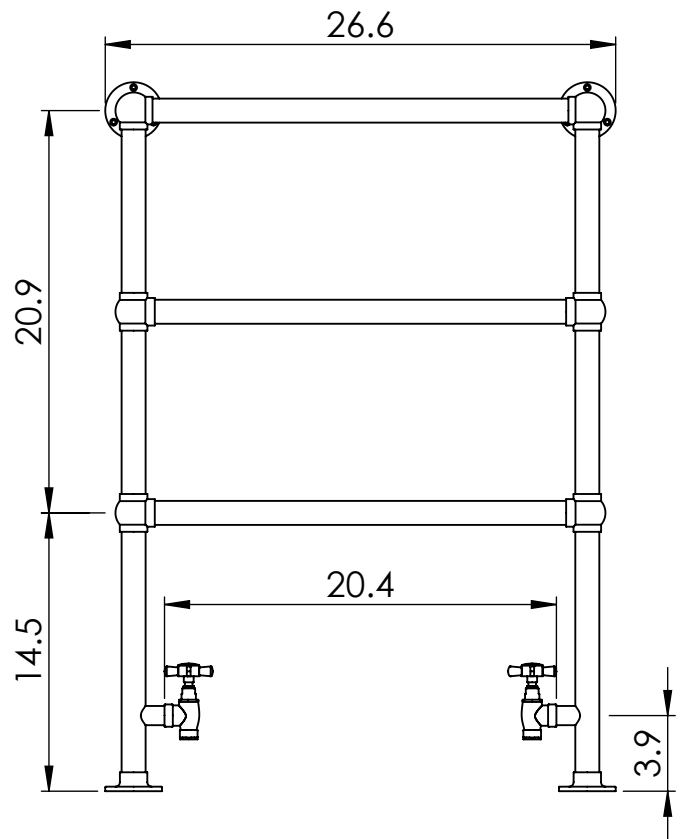

LG024A-BR

37.0x26.6

Height: 37.0
 Width: 26.6
 Depth: 5.4
 Weight HO: lbs (kg)
 EO: lbs (kg)

Tube ϕ : 1.25
 Output @ 50°C Δ T: 195
 Elec. element if specified: n/a
 Face-Face Connections: 20.4

All dimensions in inches

Manufactured from ISO/CEN CuZn36As (BS CZ126) brass tube

inches	mm
36.9	938
26.6	675
5.4	138
20.9	532
14.5	368
23.6	600
3.9	100
20.4	520
3.9	100

Vogue UK Ltd. reserve the right to alter specifications without prior notice.
 ALL MEASUREMENTS ARE NOMINAL DIMENSIONS ONLY, AND ARE NOT BINDING.