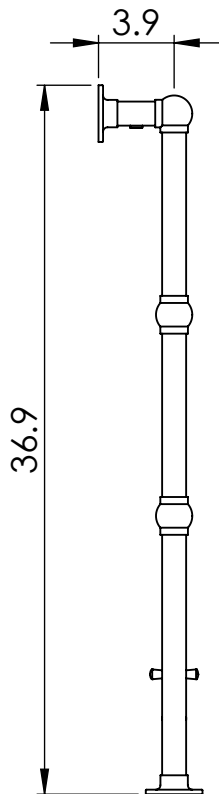

LG024A-BR

37.0x26.6

Height: 37.0
 Width: 26.6
 Depth: 5.4
 Weight HO: lbs (kg)
 EO: lbs (kg)

Tube ϕ : 1.25
 Output @ 50°C Δ T: 195
 Elec. element if specified: n/a
 Face-Face Connections: 20.4

All dimensions in inches

Manufactured from ISO/CEN CuZn36As (BS CZ126) brass tube

inches	mm
36.9	938
26.6	675
5.4	138
20.9	532
14.5	368
23.6	600
3.9	100
20.4	520
3.9	100

Vogue UK Ltd. reserve the right to alter specifications without prior notice.
 ALL MEASUREMENTS ARE NOMINAL DIMENSIONS ONLY, AND ARE NOT BINDING.