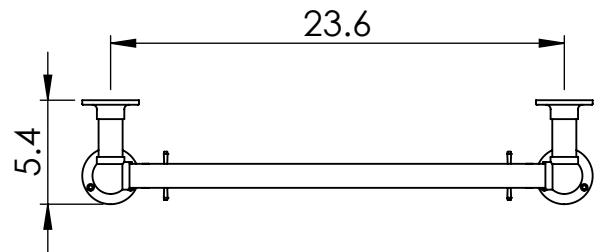

LG024A-BR

37.0x26.6

Height: 37.0
 Width: 26.6
 Depth: 5.4
 Weight HO: lbs (kg)
 EO: lbs (kg)

Tube ϕ : 1.25
 Output @ 50°C Δ T: 195
 Elec. element if specified: n/a
 Face-Face Connections: 20.4

All dimensions in inches

Manufactured from ISO/CEN CuZn36As (BS CZ126) brass tube

inches	mm
36.9	938
26.6	675
5.4	138
20.9	532
14.5	368
23.6	600
3.9	100
20.4	520
3.9	100

Vogue UK Ltd. reserve the right to alter specifications without prior notice.
 ALL MEASUREMENTS ARE NOMINAL DIMENSIONS ONLY, AND ARE NOT BINDING.