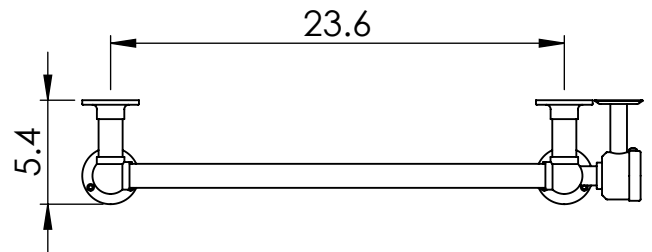

LG024A-BR

37.0x26.6

Height: 37.0
 Width: 26.6
 Depth: 5.4
 Weight HO: lbs (kg)
 EO: lbs (kg)

Tube ϕ : 1.25
 Output @ 50°C Δ T: n/a
 Elec. element if specified: 125
 Face-Face Connections: 20.4

All dimensions in inches

Manufactured from ISO/CEN CuZn36As (BS CZ126) brass tube

inches	mm
36.9	938
26.6	675
5.4	138
20.9	532
14.5	368
23.6	600
3.9	100
20.4	520
3.9	100

Vogue UK Ltd. reserve the right to alter specifications without prior notice.
 ALL MEASUREMENTS ARE NOMINAL DIMENSIONS ONLY, AND ARE NOT BINDING.