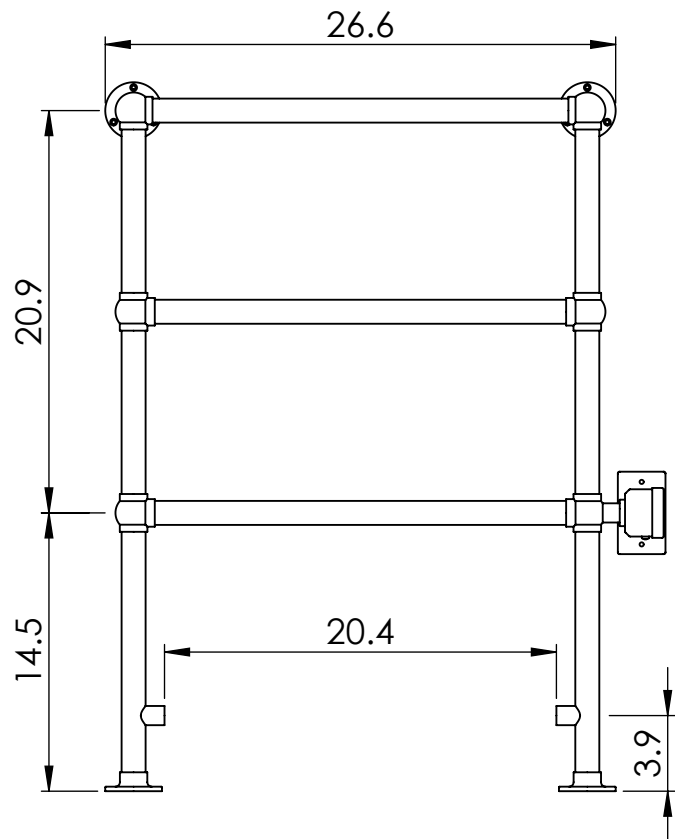

LG024A-BR

37.0x26.6

Height: 37.0
 Width: 26.6
 Depth: 5.4
 Weight HO: lbs (kg)
 EO: lbs (kg)

Tube ϕ : 1.25
 Output @ 50°C Δ T: n/a
 Elec. element if specified: 125
 Face-Face Connections: 20.4

All dimensions in inches

Manufactured from ISO/CEN CuZn36As (BS CZ126) brass tube

inches	mm
36.9	938
26.6	675
5.4	138
20.9	532
14.5	368
23.6	600
3.9	100
20.4	520
3.9	100

Vogue UK Ltd. reserve the right to alter specifications without prior notice.
 ALL MEASUREMENTS ARE NOMINAL DIMENSIONS ONLY, AND ARE NOT BINDING.