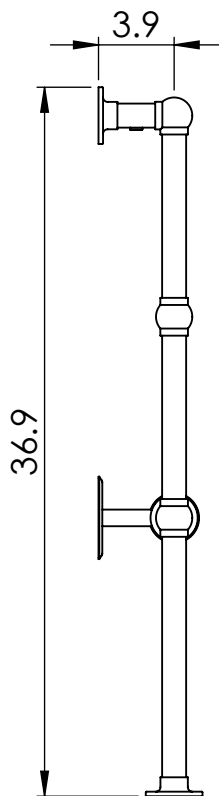

LG024A-BR

37.0x26.6

Height: 37.0
 Width: 26.6
 Depth: 5.4
 Weight HO: lbs (kg)
 EO: lbs (kg)

Tube ϕ : 1.25
 Output @ 50°C Δ T: n/a
 Elec. element if specified: 125
 Face-Face Connections: 20.4

All dimensions in inches

Manufactured from ISO/CEN CuZn36As (BS CZ126) brass tube

inches	mm
36.9	938
26.6	675
5.4	138
20.9	532
14.5	368
23.6	600
3.9	100
20.4	520
3.9	100

Vogue UK Ltd. reserve the right to alter specifications without prior notice.
 ALL MEASUREMENTS ARE NOMINAL DIMENSIONS ONLY, AND ARE NOT BINDING.