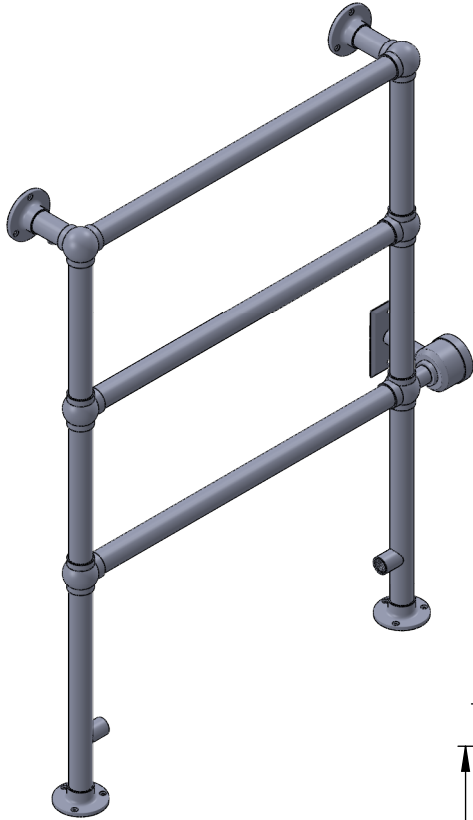

LG024A-BR

37.0x26.6

Height: 37.0
 Width: 26.6
 Depth: 5.4
 Weight HO: lbs (kg)
 EO: lbs (kg)

Tube ϕ : 1.25
 Output @ 50°C Δ T: n/a
 Elec. element if specified: 125
 Face-Face Connections: 20.4

All dimensions in inches

Manufactured from ISO/CEN CuZn36As (BS CZ126) brass tube

inches	mm
36.9	938
26.6	675
5.4	138
20.9	532
14.5	368
23.6	600
3.9	100
20.4	520
3.9	100

Vogue UK Ltd. reserve the right to alter specifications without prior notice.
 ALL MEASUREMENTS ARE NOMINAL DIMENSIONS ONLY, AND ARE NOT BINDING.