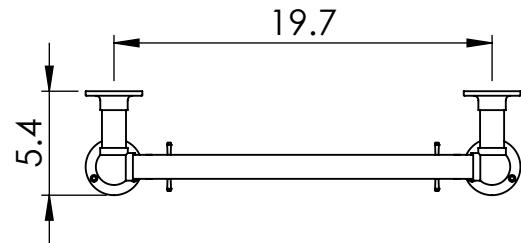

LG024C-BR

37.0x22.6

Height: 37.0
 Width: 22.6
 Depth: 5.4
 Weight HO: lbs (kg)
 EO: lbs (kg)

Tube ϕ : 1.25
 Output @ 50°C Δ T: 163
 Elec. element if specified: n/a
 Face-Face Connections: 16.5

All dimensions in inches

Manufactured from ISO/CEN CuZn36As (BS CZ126) brass tube

inches	mm
36.9	938
22.6	574
5.4	138
20.9	532
14.5	368
19.7	501
3.9	100
16.5	420
3.9	100

Vogue UK Ltd. reserve the right to alter specifications without prior notice.
 ALL MEASUREMENTS ARE NOMINAL DIMENSIONS ONLY, AND ARE NOT BINDING.