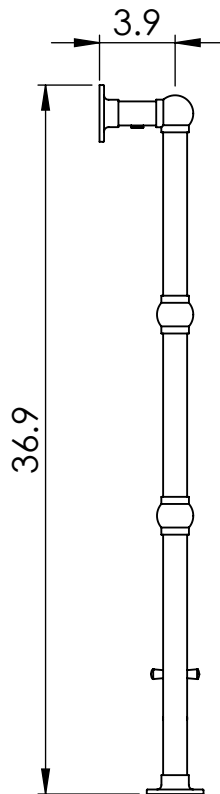

LG024C-BR

37.0x22.6

Height: 37.0
 Width: 22.6
 Depth: 5.4
 Weight HO: lbs (kg)
 EO: lbs (kg)

Tube ϕ : 1.25
 Output @ 50°C Δ T: 163
 Elec. element if specified: n/a
 Face-Face Connections: 16.5

All dimensions in inches

Manufactured from ISO/CEN CuZn36As (BS CZ126) brass tube

inches	mm
36.9	938
22.6	574
5.4	138
20.9	532
14.5	368
19.7	501
3.9	100
16.5	420
3.9	100

Vogue UK Ltd. reserve the right to alter specifications without prior notice.
 ALL MEASUREMENTS ARE NOMINAL DIMENSIONS ONLY, AND ARE NOT BINDING.