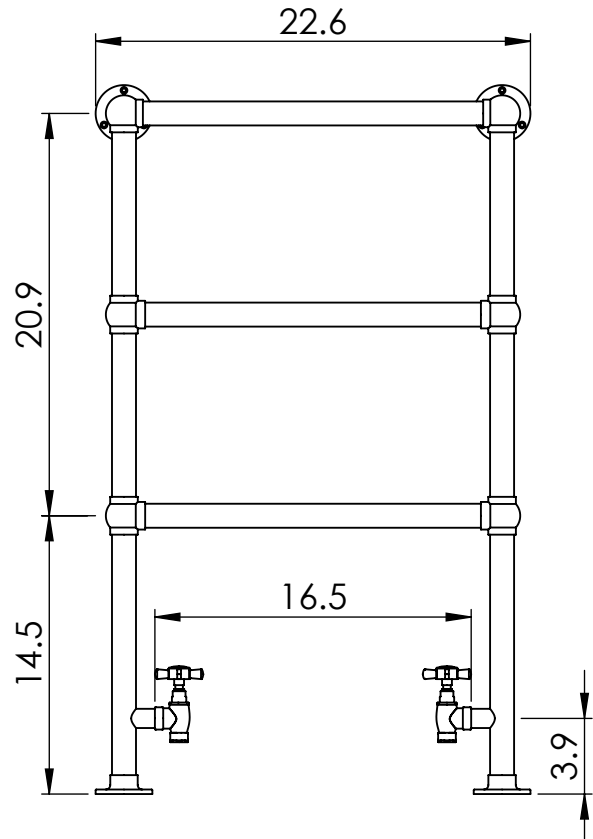

LG024C-BR

37.0x22.6

Height: 37.0
 Width: 22.6
 Depth: 5.4
 Weight HO: lbs (kg)
 EO: lbs (kg)

Tube ϕ : 1.25
 Output @ 50°C Δ T: 163
 Elec. element if specified: n/a
 Face-Face Connections: 16.5

All dimensions in inches

Manufactured from ISO/CEN CuZn36As (BS CZ126) brass tube

inches	mm
36.9	938
22.6	574
5.4	138
20.9	532
14.5	368
19.7	501
3.9	100
16.5	420
3.9	100

Vogue UK Ltd. reserve the right to alter specifications without prior notice.
 ALL MEASUREMENTS ARE NOMINAL DIMENSIONS ONLY, AND ARE NOT BINDING.