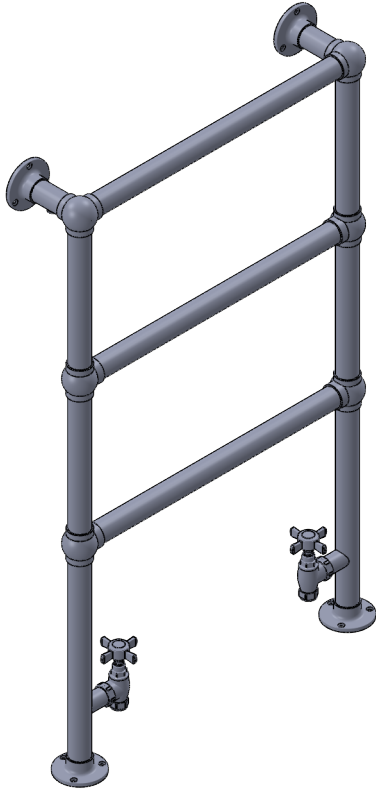

LG024C-BR

37.0x22.6

Height: 37.0
 Width: 22.6
 Depth: 5.4
 Weight HO: lbs (kg)
 EO: lbs (kg)

Tube ϕ : 1.25
 Output @ 50°C Δ T: 163
 Elec. element if specified: n/a
 Face-Face Connections: 16.5

All dimensions in inches

Manufactured from ISO/CEN CuZn36As (BS CZ126) brass tube

inches	mm
36.9	938
22.6	574
5.4	138
20.9	532
14.5	368
19.7	501
3.9	100
16.5	420
3.9	100

Vogue UK Ltd. reserve the right to alter specifications without prior notice.
 ALL MEASUREMENTS ARE NOMINAL DIMENSIONS ONLY, AND ARE NOT BINDING.