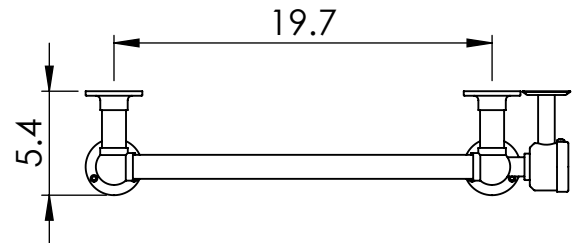

## 37.0x22.6

Height: 37.0  
 Width: 22.6  
 Depth: 5.4  
 Weight HO: lbs (kg)  
 EO: lbs (kg)

Tube  $\phi$ : 163  
 Output @ 50°C  $\Delta$  T: n/a  
 Elec. element if specified: 100  
 Face-Face Connections: 16.5

All dimensions in inches

Manufactured from ISO/CEN CuZn36As (BS CZ126) brass tube

inches	mm
36.9	938
22.6	574
5.4	138
20.9	532
14.5	368
19.7	501
3.9	100
16.5	420
3.9	100

Vogue UK Ltd. reserve the right to alter specifications without prior notice.  
 ALL MEASUREMENTS ARE NOMINAL DIMENSIONS ONLY, AND ARE NOT BINDING.