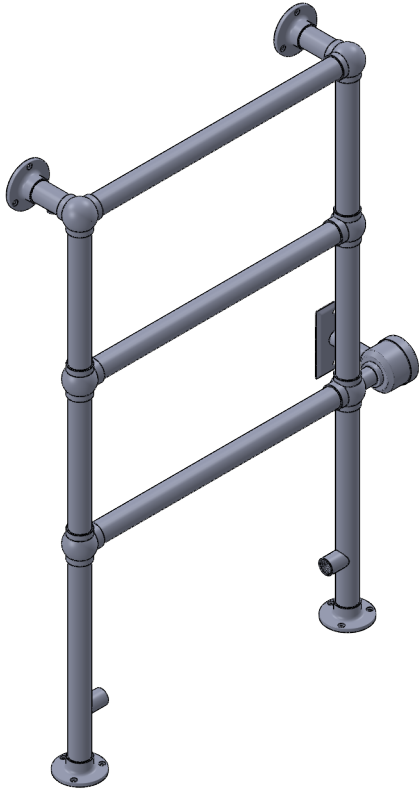

# LG024C-BR

## 37.0x22.6

Height: 37.0  
 Width: 22.6  
 Depth: 5.4  
 Weight HO: lbs (kg)  
 EO: lbs (kg)

Tube  $\phi$ : 163  
 Output @ 50°C  $\Delta$  T: n/a  
 Elec. element if specified: 100  
 Face-Face Connections: 16.5

All dimensions in inches

Manufactured from ISO/CEN CuZn36As (BS CZ126) brass tube

inches	mm
36.9	938
22.6	574
5.4	138
20.9	532
14.5	368
19.7	501
3.9	100
16.5	420
3.9	100

Vogue UK Ltd. reserve the right to alter specifications without prior notice.  
 ALL MEASUREMENTS ARE NOMINAL DIMENSIONS ONLY, AND ARE NOT BINDING.

SCALE 1:10