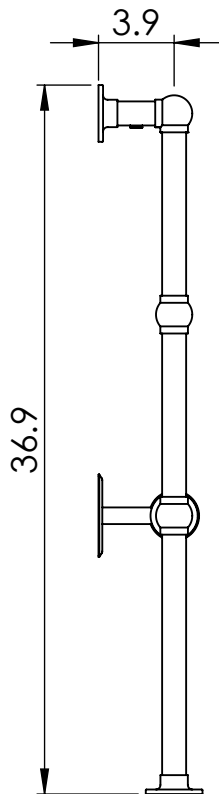

# LG024C-BR

## 37.0x22.6

Height: 37.0  
 Width: 22.6  
 Depth: 5.4  
 Weight HO: lbs (kg)  
 EO: lbs (kg)

Tube  $\phi$ : 163  
 Output @ 50°C  $\Delta$  T: n/a  
 Elec. element if specified: 100  
 Face-Face Connections: 16.5

All dimensions in inches

Manufactured from ISO/CEN CuZn36As (BS CZ126) brass tube

inches	mm
36.9	938
22.6	574
5.4	138
20.9	532
14.5	368
19.7	501
3.9	100
16.5	420
3.9	100

Vogue UK Ltd. reserve the right to alter specifications without prior notice.  
 ALL MEASUREMENTS ARE NOMINAL DIMENSIONS ONLY, AND ARE NOT BINDING.

SCALE 1:10