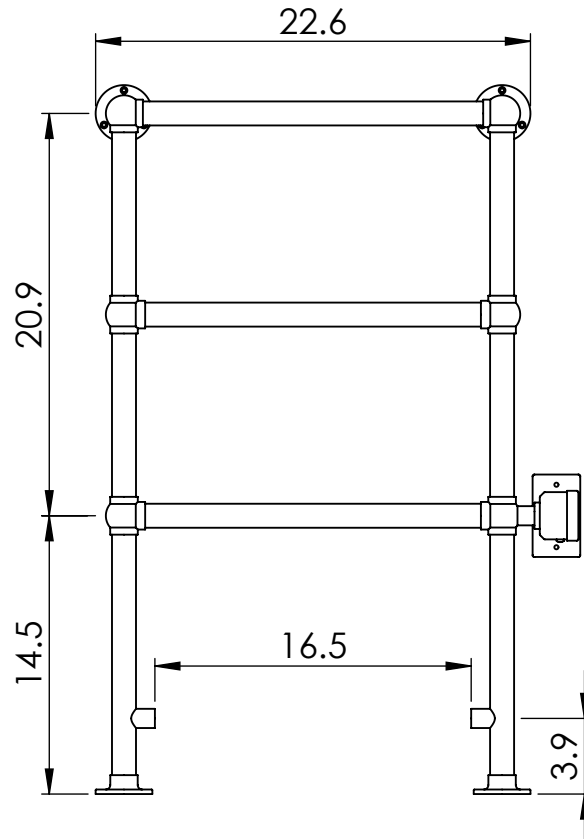

## 37.0x22.6

Height: 37.0  
 Width: 22.6  
 Depth: 5.4  
 Weight HO: lbs (kg)  
 EO: lbs (kg)

Tube  $\phi$ : 163  
 Output @ 50°C  $\Delta$  T: n/a  
 Elec. element if specified: 100  
 Face-Face Connections: 16.5

All dimensions in inches

Manufactured from ISO/CEN CuZn36As (BS CZ126) brass tube

inches	mm
36.9	938
22.6	574
5.4	138
20.9	532
14.5	368
19.7	501
3.9	100
16.5	420
3.9	100

Vogue UK Ltd. reserve the right to alter specifications without prior notice.  
 ALL MEASUREMENTS ARE NOMINAL DIMENSIONS ONLY, AND ARE NOT BINDING.

SCALE 1:10