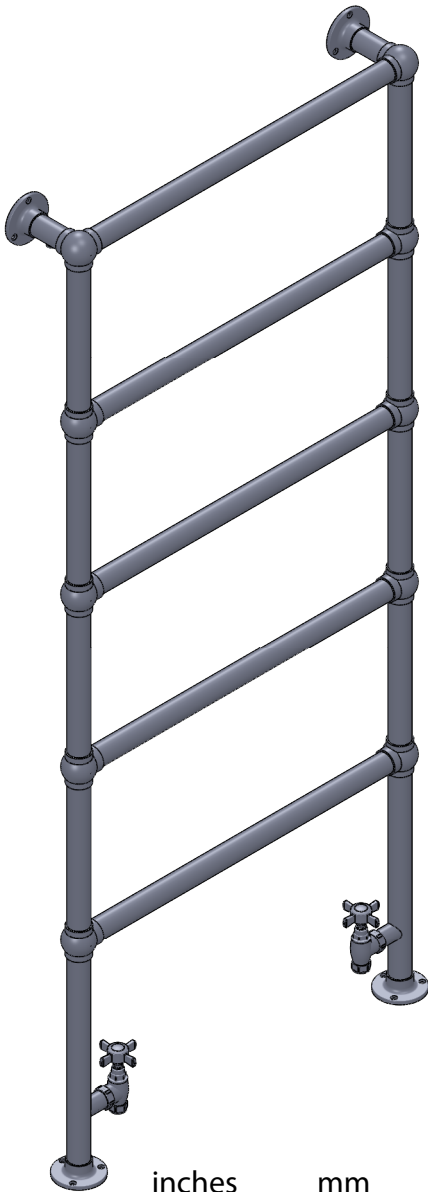

LG021HFW-BR

60.6x26.6

Height: 60.6
 Width: 26.6
 Depth: 5.4
 Weight HO: 29.8lbs (13.5kg)
 EO: 43.0lbs (19.5kg)

Tube ϕ : 1.25
 Output @ 50°C Δ T: 327
 Elec. element if specified: n/a
 Face-Face Connections: 20.4

All dimensions in inches

Manufactured from ISO/CEN CuZn36As (BS CZ126) brass tube

inches	mm
60.5	1538
26.6	675
5.4	138
59.1	1500
23.6	600
3.9	100
20.4	518
3.9	100

Vogue UK Ltd. reserve the right to alter specifications without prior notice.
 ALL MEASUREMENTS ARE NOMINAL DIMENSIONS ONLY, AND ARE NOT BINDING.