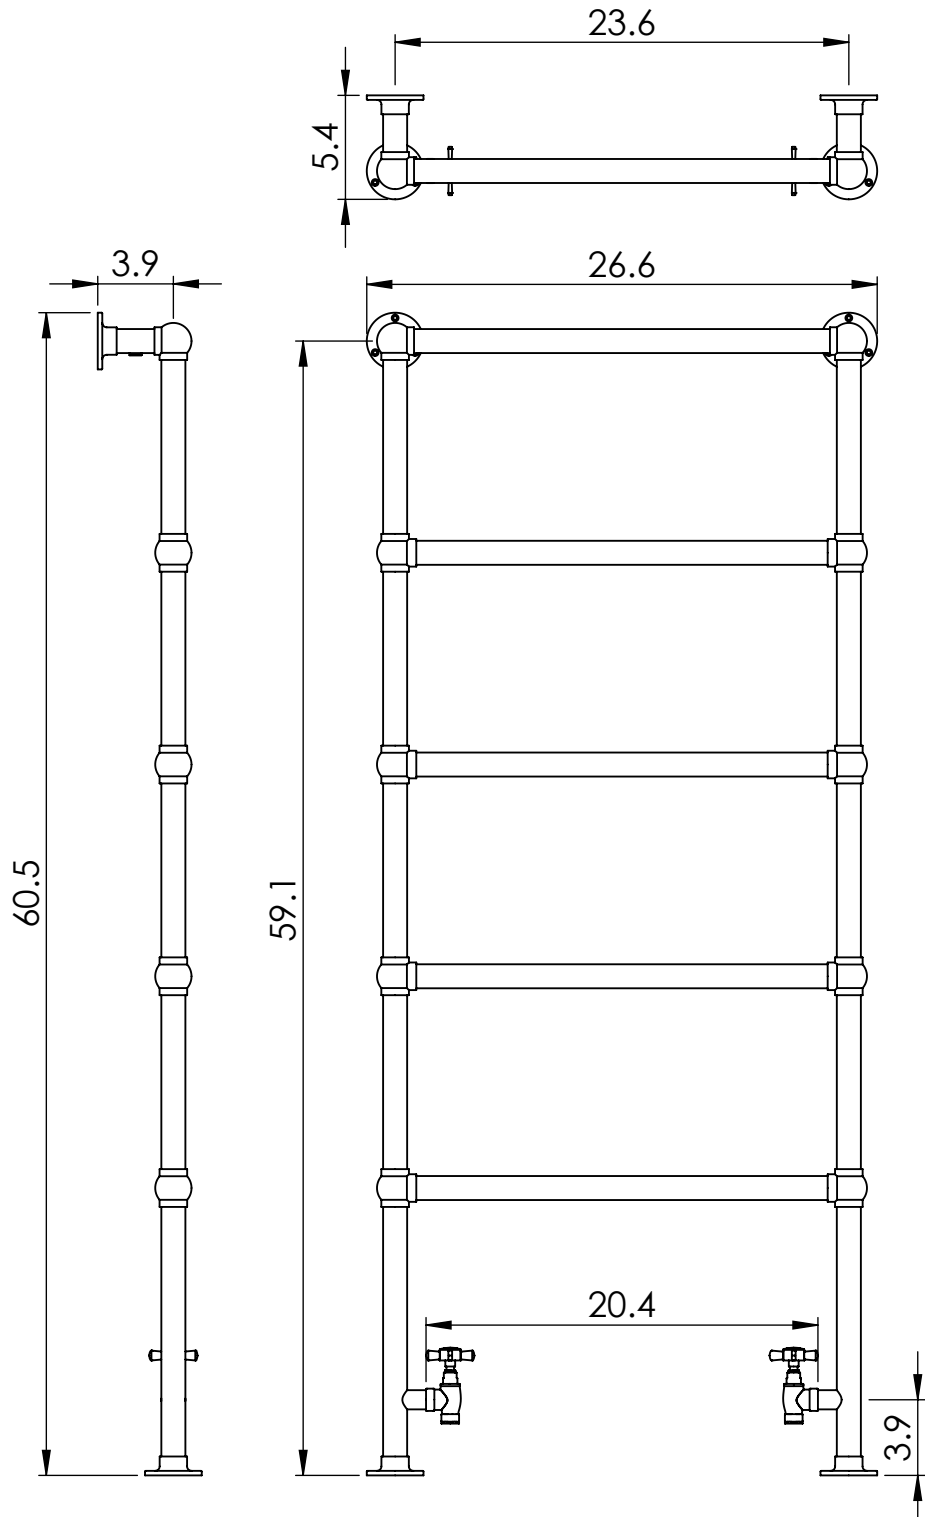

LG021HFW-BR

60.6x26.6

Height: 60.6
 Width: 26.6
 Depth: 5.4
 Weight HO: 29.8lbs (13.5kg)
 EO: 43.0lbs (19.5kg)

Tube ϕ : 1.25
 Output @ 50°C Δ T: 327
 Elec. element if specified: n/a
 Face-Face Connections: 20.4

All dimensions in inches

Manufactured from ISO/CEN CuZn36As (BS CZ126) brass tube

inches	mm
60.5	1538
26.6	675
5.4	138
59.1	1500
23.6	600
3.9	100
20.4	518
3.9	100

Vogue UK Ltd. reserve the right to alter specifications without prior notice.
 ALL MEASUREMENTS ARE NOMINAL DIMENSIONS ONLY, AND ARE NOT BINDING.