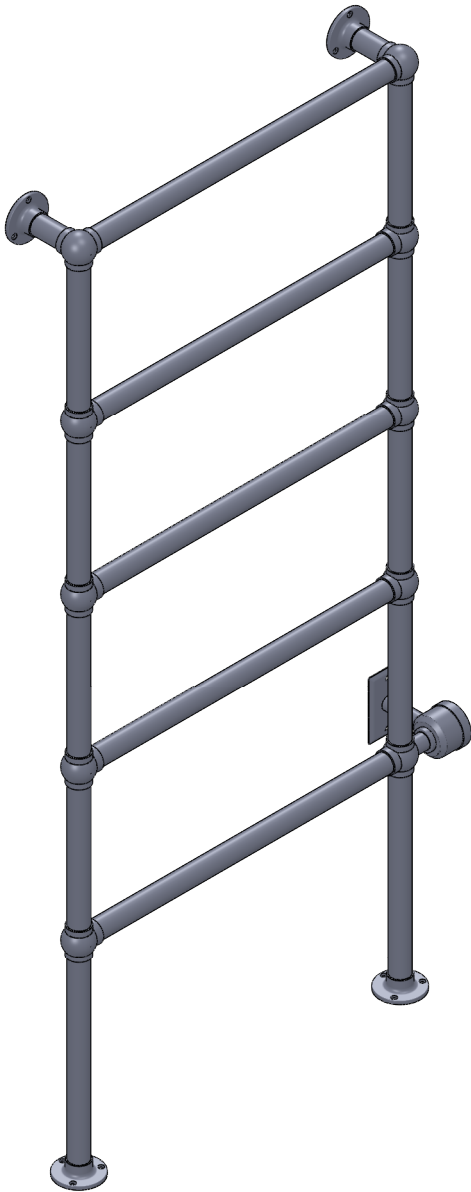

LG021HFW-BR

60.6x26.6

Height: 60.6
 Width: 26.6
 Depth: 5.4
 Weight HO: 29.8lbs (13.5kg)
 EO: 43.0lbs (19.5kg)

Tube ϕ : 1.25
 Output @ 50° C Δ T: n/a
 Elec. element if specified: 150
 Face-Face Connections: n/a

All dimensions in inches

Manufactured from ISO/CEN CuZn36As (BS CZ126) brass tube

inches	mm
60.5	1538
26.6	675
5.4	138
44.1	1120
15.0	380
23.6	600
3.9	100

Vogue UK Ltd. reserve the right to alter specifications without prior notice.
 ALL MEASUREMENTS ARE NOMINAL DIMENSIONS ONLY, AND ARE NOT BINDING.