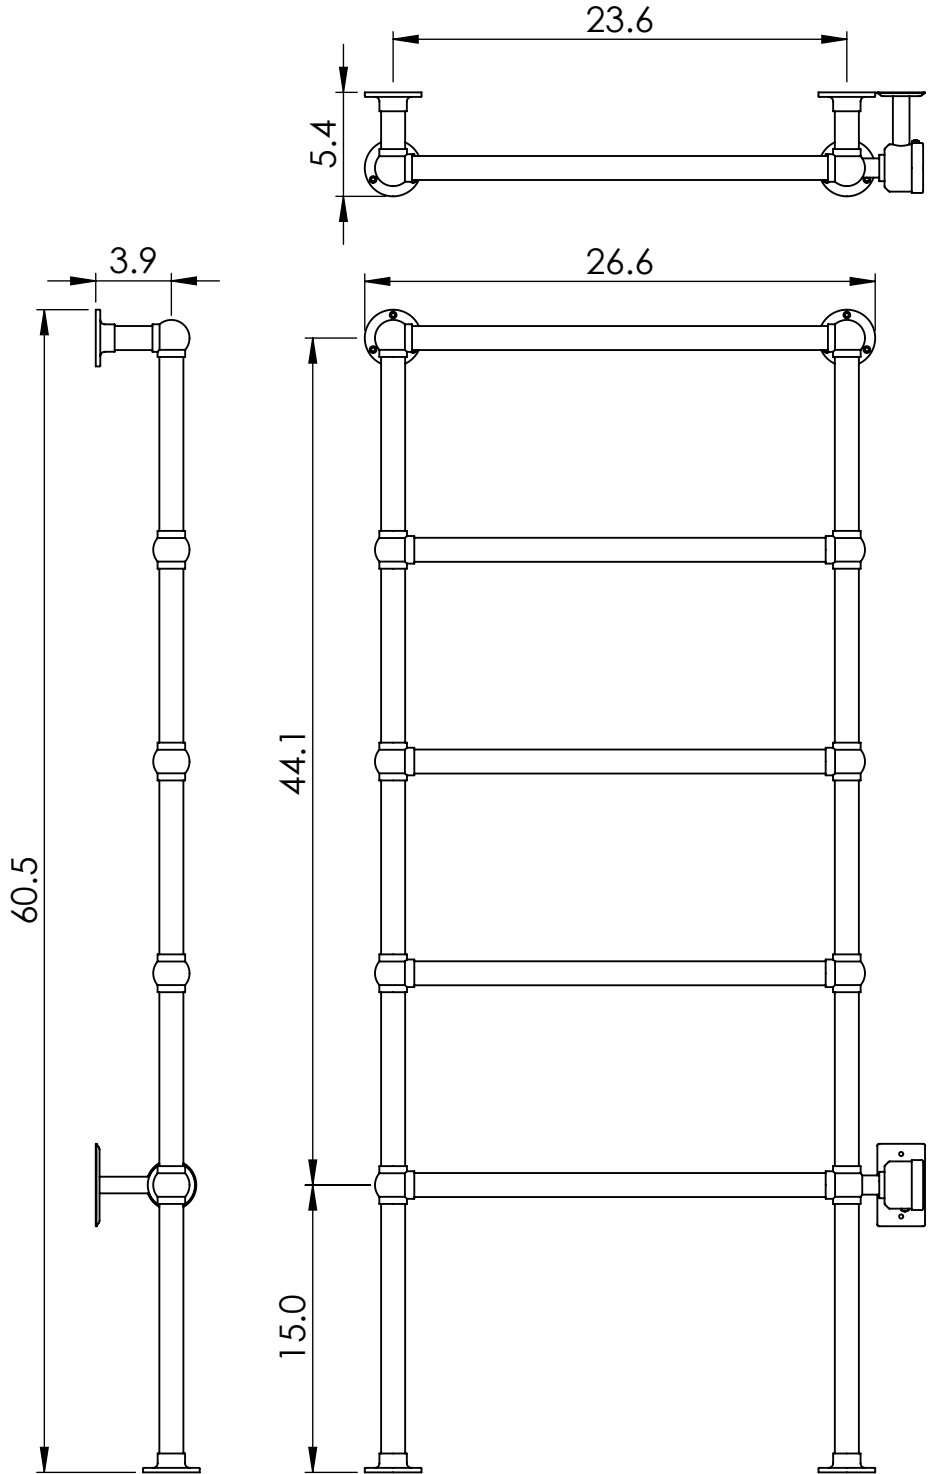

LG021HFW-BR

60.6x26.6

Height: 60.6
 Width: 26.6
 Depth: 5.4
 Weight HO: 29.8lbs (13.5kg)
 EO: 43.0lbs (19.5kg)

Tube ϕ : 1.25
 Output @ 50° C Δ T: n/a
 Elec. element if specified: 150
 Face-Face Connections: n/a

All dimensions in inches

Manufactured from ISO/CEN CuZn36As (BS CZ126) brass tube

inches	mm
60.5	1538
26.6	675
5.4	138
44.1	1120
15.0	380
23.6	600
3.9	100

Vogue UK Ltd. reserve the right to alter specifications without prior notice.
 ALL MEASUREMENTS ARE NOMINAL DIMENSIONS ONLY, AND ARE NOT BINDING.