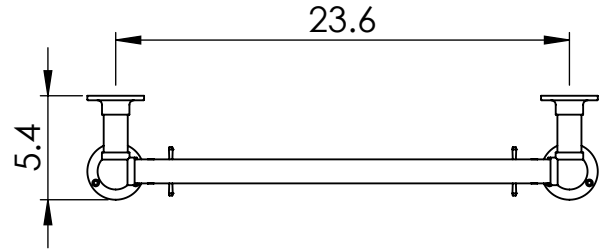

## 48.7x26.6

Height: 48.7  
 Width: 26.6  
 Depth: 5.4  
 Weight HO: 25.4lbs (11.5kg)  
 EO: 38.6lbs (17.5kg)

Tube  $\phi$ : 1.25  
 Output @ 50° C  $\Delta$  T: 266  
 Elec. element if specified: n/a  
 Face-Face Connections: 20.4

All dimensions in inches

Manufactured from ISO/CEN CuZn36As (BS CZ126) brass tube

inches	mm
48.7	1238
26.6	675
5.4	138
47.2	1200
23.6	600
3.9	100
20.4	518
3.9	100

Vogue UK Ltd. reserve the right to alter specifications without prior notice.  
 ALL MEASUREMENTS ARE NOMINAL DIMENSIONS ONLY, AND ARE NOT BINDING.

**SCALE 1:10**