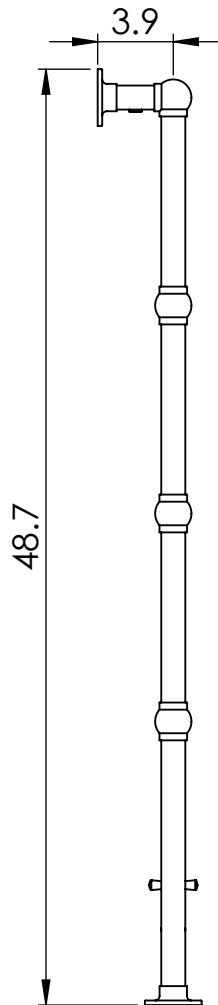

# LG021EFW-BR

## 48.7x26.6

Height: 48.7  
 Width: 26.6  
 Depth: 5.4  
 Weight HO: 25.4lbs (11.5kg)  
 EO: 38.6lbs (17.5kg)

Tube  $\phi$ : 1.25  
 Output @ 50° C  $\Delta$  T: 266  
 Elec. element if specified: n/a  
 Face-Face Connections: 20.4

All dimensions in inches

Manufactured from ISO/CEN CuZn36As (BS CZ126) brass tube

inches	mm
48.7	1238
26.6	675
5.4	138
47.2	1200
23.6	600
3.9	100
20.4	518
3.9	100

Vogue UK Ltd. reserve the right to alter specifications without prior notice.  
 ALL MEASUREMENTS ARE NOMINAL DIMENSIONS ONLY, AND ARE NOT BINDING.

**SCALE 1:10**