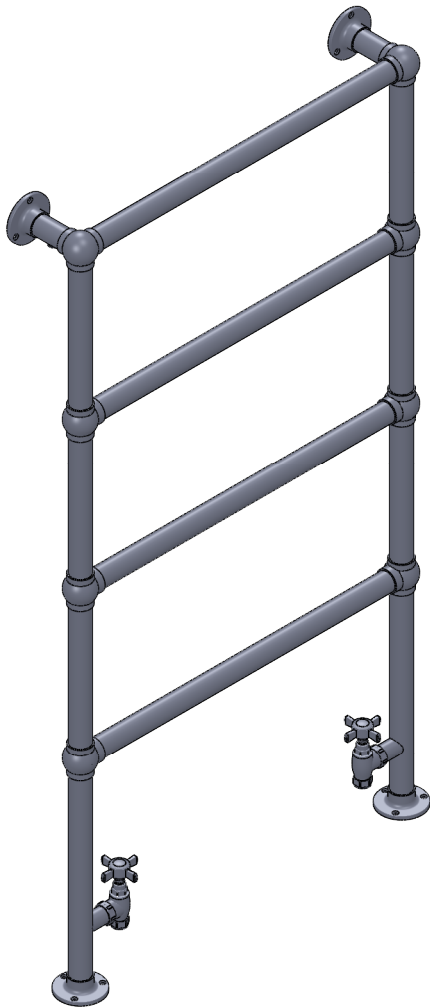

# LG021EFW-BR

## 48.7x26.6

Height: 48.7  
 Width: 26.6  
 Depth: 5.4  
 Weight HO: 25.4lbs (11.5kg)  
 EO: 38.6lbs (17.5kg)

Tube  $\phi$ : 1.25  
 Output @ 50° C  $\Delta$  T: 266  
 Elec. element if specified: n/a  
 Face-Face Connections: 20.4

All dimensions in inches

Manufactured from ISO/CEN CuZn36As (BS CZ126) brass tube

inches	mm
48.7	1238
26.6	675
5.4	138
47.2	1200
23.6	600
3.9	100
20.4	518
3.9	100

Vogue UK Ltd. reserve the right to alter specifications without prior notice.  
 ALL MEASUREMENTS ARE NOMINAL DIMENSIONS ONLY, AND ARE NOT BINDING.

**SCALE 1:10**