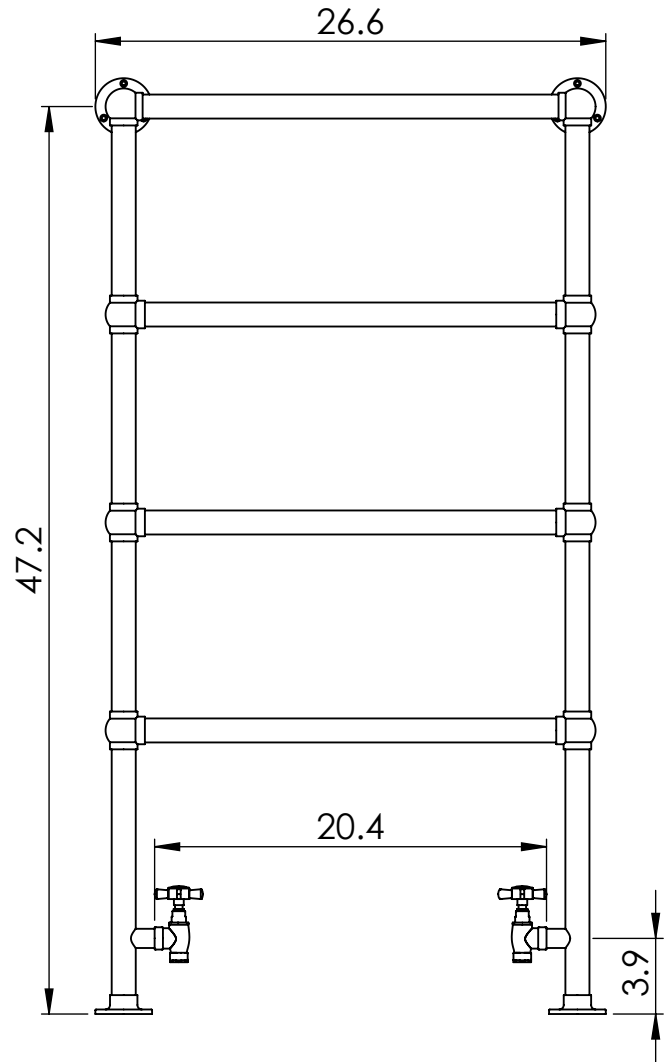

## 48.7x26.6

Height: 48.7  
 Width: 26.6  
 Depth: 5.4  
 Weight HO: 25.4lbs (11.5kg)  
 EO: 38.6lbs (17.5kg)

Tube  $\phi$ : 1.25  
 Output @ 50° C  $\Delta$  T: 266  
 Elec. element if specified: n/a  
 Face-Face Connections: 20.4

All dimensions in inches

Manufactured from ISO/CEN CuZn36As (BS CZ126) brass tube

inches	mm
48.7	1238
26.6	675
5.4	138
47.2	1200
23.6	600
3.9	100
20.4	518
3.9	100

Vogue UK Ltd. reserve the right to alter specifications without prior notice.  
 ALL MEASUREMENTS ARE NOMINAL DIMENSIONS ONLY, AND ARE NOT BINDING.

**SCALE 1:10**