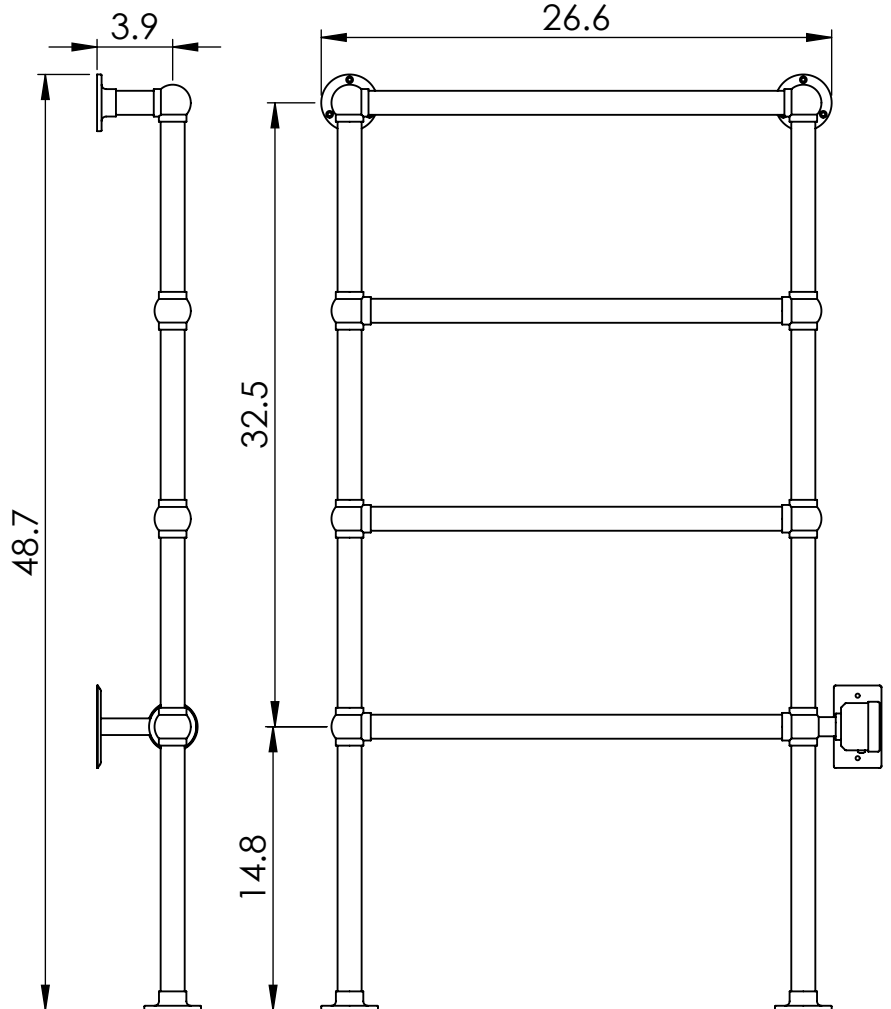

LG021EFW-BR

48.7x26.6

Height: 48.7
 Width: 26.6
 Depth: 5.4
 Weight HO: 25.4lbs (11.5kg)
 EO: 38.6lbs (17.5kg)

Tube ϕ : 1.25
 Output @ 50°C Δ T: n/a
 Elec. element if specified: 150
 Face-Face Connections: n/a

All dimensions in inches

Manufactured from ISO/CEN CuZn36As (BS CZ126) brass tube

inches	mm
48.7	1238
26.6	675
5.4	138
32.5	825
14.8	375
23.6	600
3.9	100

Vogue UK Ltd. reserve the right to alter specifications without prior notice.
 ALL MEASUREMENTS ARE NOMINAL DIMENSIONS ONLY, AND ARE NOT BINDING.