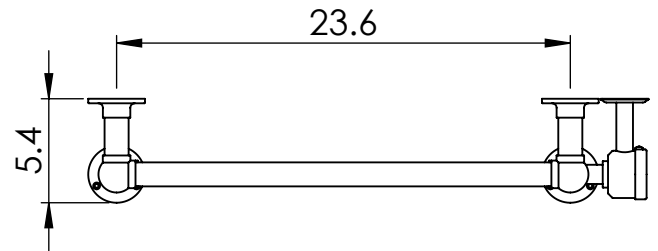

LG021EFW-BR

48.7x26.6

Height: 48.7
 Width: 26.6
 Depth: 5.4
 Weight HO: 25.4lbs (11.5kg)
 EO: 38.6lbs (17.5kg)

Tube ϕ : 1.25
 Output @ 50°C Δ T: n/a
 Elec. element if specified: 150
 Face-Face Connections: n/a

All dimensions in inches

Manufactured from ISO/CEN CuZn36As (BS CZ126) brass tube

inches	mm
48.7	1238
26.6	675
5.4	138
32.5	825
14.8	375
23.6	600
3.9	100

Vogue UK Ltd. reserve the right to alter specifications without prior notice.
 ALL MEASUREMENTS ARE NOMINAL DIMENSIONS ONLY, AND ARE NOT BINDING.