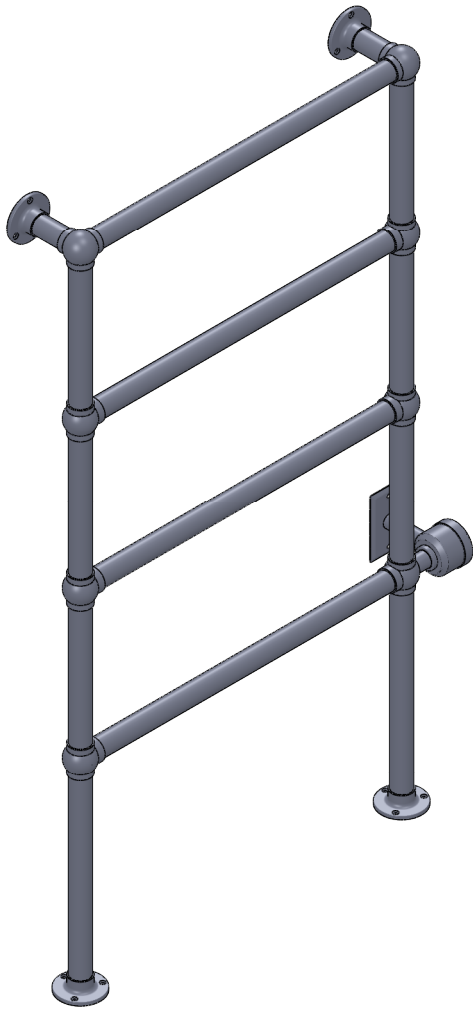

LG021EFW-BR

48.7x26.6

Height: 48.7
 Width: 26.6
 Depth: 5.4
 Weight HO: 25.4lbs (11.5kg)
 EO: 38.6lbs (17.5kg)

Tube ϕ : 1.25
 Output @ 50°C Δ T: n/a
 Elec. element if specified: 150
 Face-Face Connections: n/a

All dimensions in inches

Manufactured from ISO/CEN CuZn36As (BS CZ126) brass tube

inches	mm
48.7	1238
26.6	675
5.4	138
32.5	825
14.8	375
23.6	600
3.9	100

Vogue UK Ltd. reserve the right to alter specifications without prior notice.
 ALL MEASUREMENTS ARE NOMINAL DIMENSIONS ONLY, AND ARE NOT BINDING.