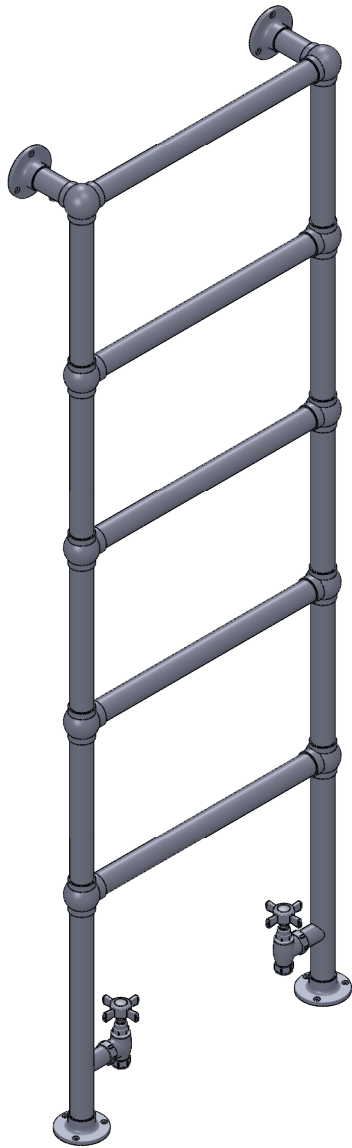

# LG021DFW-BR

## 60.6x20.7

Height: 60.6  
 Width: 20.7  
 Depth: 5.4  
 Weight HO: 25.4lbs (11.5kg)  
 EO: 38.6lbs (17.5kg)

Tube  $\phi$ : 1.25  
 Output @ 50°C  $\Delta$  T: 292  
 Elec. element if specified: n/a  
 Face-Face Connections: 14.5

All dimensions in inches

Manufactured from ISO/CEN CuZn36As (BS CZ126) brass tube

inches	mm
60.6	1538
20.7	525
5.4	138
59.1	1500
17.7	450
3.9	100
14.5	368
3.9	100

Vogue UK Ltd. reserve the right to alter specifications without prior notice.  
 ALL MEASUREMENTS ARE NOMINAL DIMENSIONS ONLY, AND ARE NOT BINDING.

**SCALE 1:10**