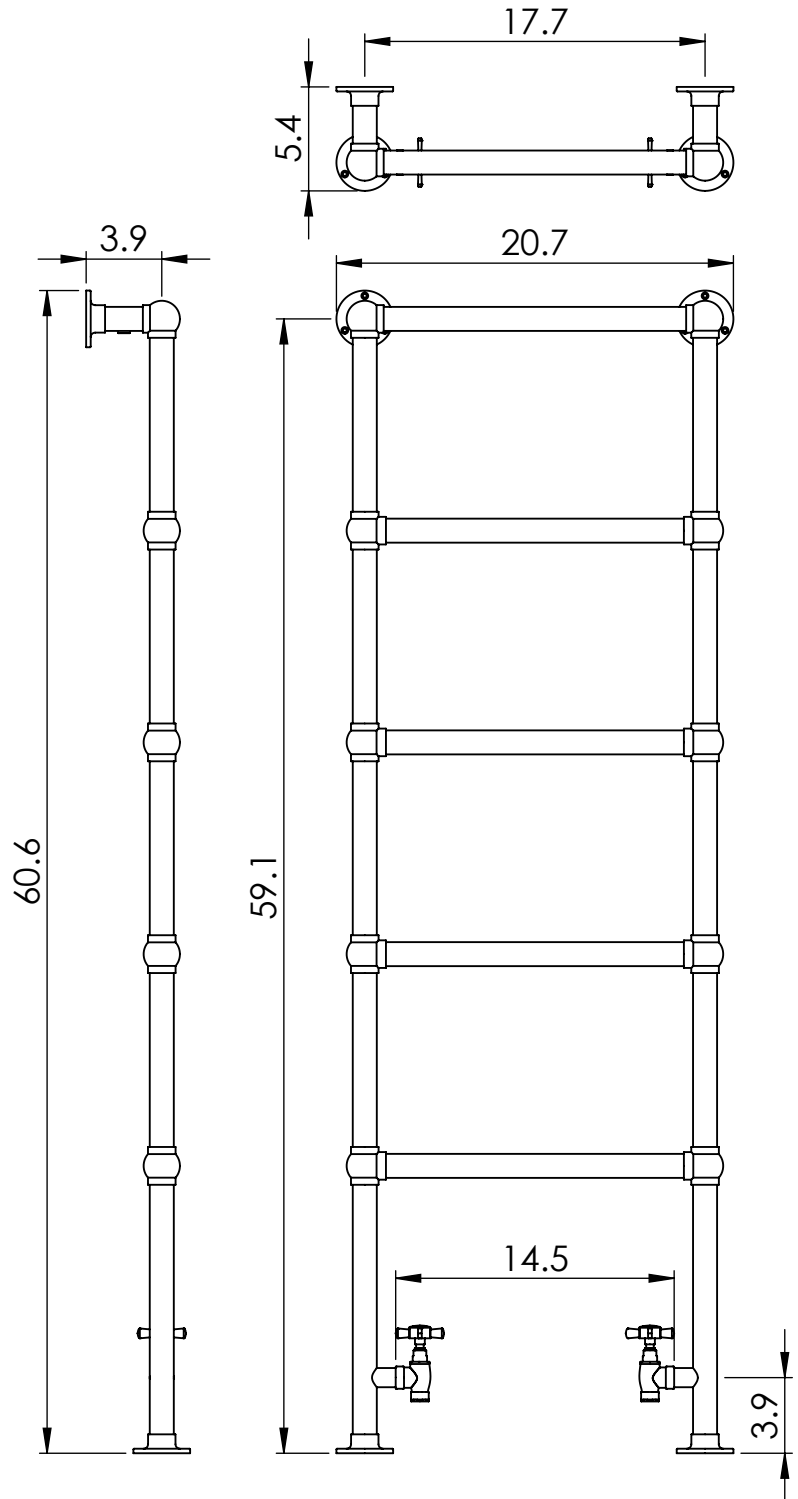

## 60.6x20.7

Height: 60.6  
 Width: 20.7  
 Depth: 5.4  
 Weight HO: 25.4lbs (11.5kg)  
 EO: 38.6lbs (17.5kg)

Tube  $\phi$ : 1.25  
 Output @ 50°C  $\Delta$  T: 292  
 Elec. element if specified: n/a  
 Face-Face Connections: 14.5

All dimensions in inches

Manufactured from ISO/CEN CuZn36As (BS CZ126) brass tube

inches	mm
60.6	1538
20.7	525
5.4	138
59.1	1500
17.7	450
3.9	100
14.5	368
3.9	100

Vogue UK Ltd. reserve the right to alter specifications without prior notice.  
 ALL MEASUREMENTS ARE NOMINAL DIMENSIONS ONLY, AND ARE NOT BINDING.

**SCALE 1:10**