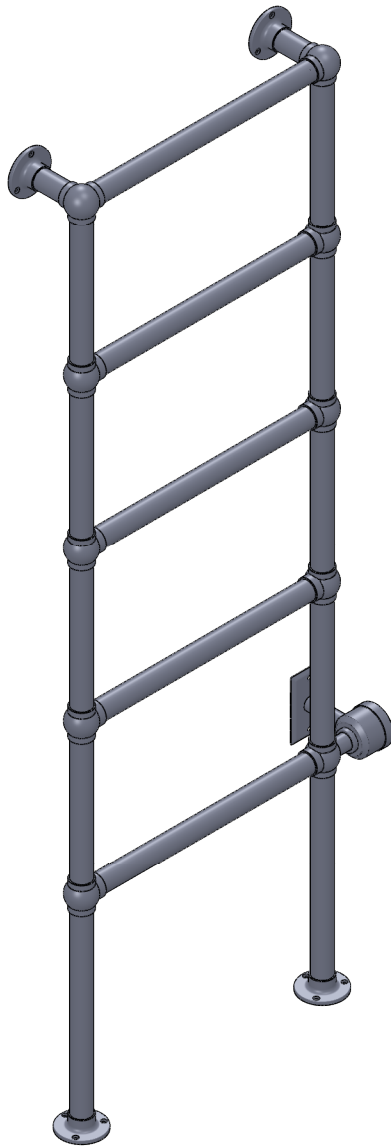

LG021DFW-BR

60.6x20.7

Height: 60.6
 Width: 20.7
 Depth: 5.4
 Weight HO: 25.4lbs (11.5kg)
 EO: 38.6lbs (17.5kg)

Tube ϕ : 1.25
 Output @ 50° C Δ T: n/a
 Elec. element if specified: 150
 Face-Face Connections: n/a

All dimensions in inches

Manufactured from ISO/CEN CuZn36As (BS CZ126) brass tube

inches	mm
60.6	1538
20.7	525
5.4	138
44.1	1120
15.0	380
17.7	450
3.9	100

Vogue UK Ltd. reserve the right to alter specifications without prior notice.
 ALL MEASUREMENTS ARE NOMINAL DIMENSIONS ONLY, AND ARE NOT BINDING.