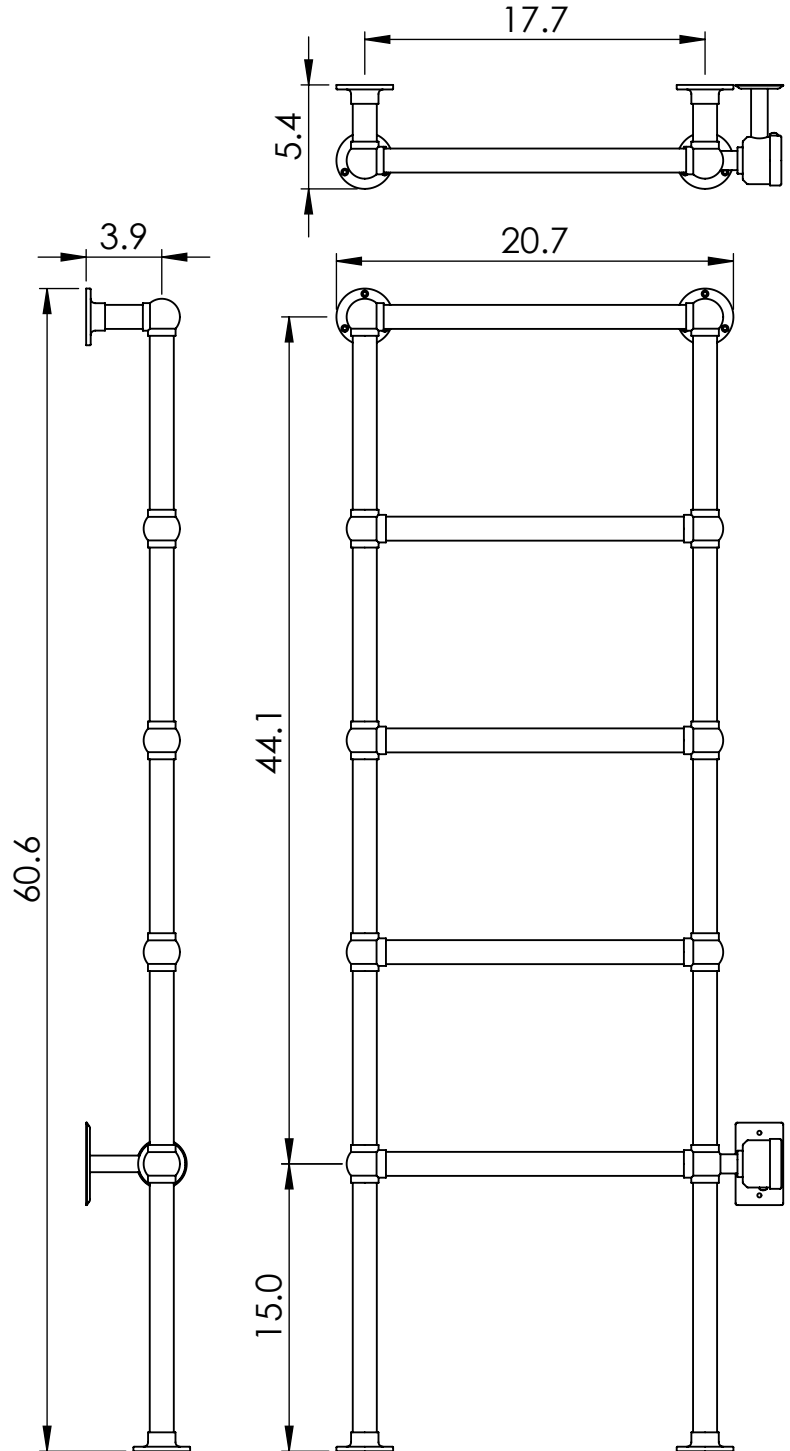

LG021DFW-BR

60.6x20.7

Height: 60.6
 Width: 20.7
 Depth: 5.4
 Weight HO: 25.4lbs (11.5kg)
 EO: 38.6lbs (17.5kg)

Tube ϕ : 1.25
 Output @ 50° C Δ T: n/a
 Elec. element if specified: 150
 Face-Face Connections: n/a

All dimensions in inches

Manufactured from ISO/CEN CuZn36As (BS CZ126) brass tube

inches	mm
60.6	1538
20.7	525
5.4	138
44.1	1120
15.0	380
17.7	450
3.9	100

Vogue UK Ltd. reserve the right to alter specifications without prior notice.
 ALL MEASUREMENTS ARE NOMINAL DIMENSIONS ONLY, AND ARE NOT BINDING.