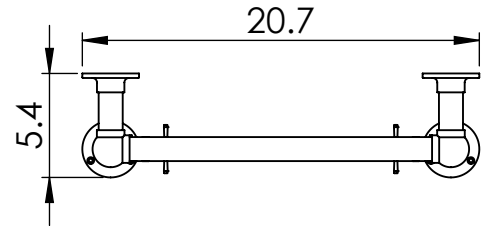

LG021AFW-BR

48.7x20.7

Height: 48.7
 Width: 20.7
 Depth: 5.4
 Weight HO: 20.9lbs (9.5kg)
 EO: 34.2lbs (15.5kg)

Tube ϕ : 1.25
 Output @ 50° C Δ T: 239
 Elec. element if specified: n/a
 Face-Face Connections: 14.5

All dimensions in inches

Manufactured from ISO/CEN CuZn36As (BS CZ126) brass tube

inches	mm
48.7	1238
20.7	525
5.4	138
47.2	1200
17.7	450
3.9	100
14.5	368
3.9	100

Vogue UK Ltd. reserve the right to alter specifications without prior notice.
 ALL MEASUREMENTS ARE NOMINAL DIMENSIONS ONLY, AND ARE NOT BINDING.