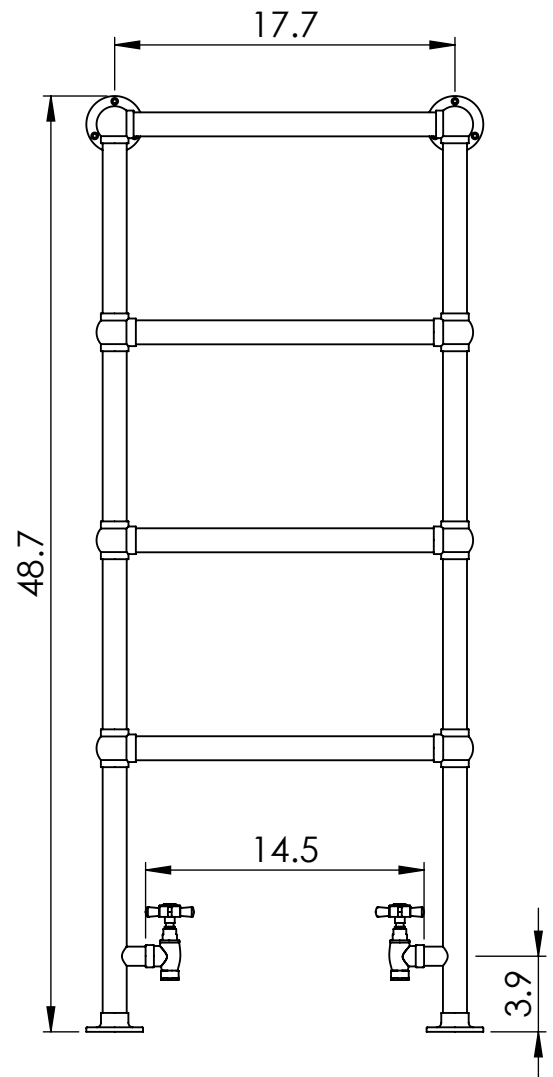

LG021AFW-BR

48.7x20.7

Height: 48.7
 Width: 20.7
 Depth: 5.4
 Weight HO: 20.9lbs (9.5kg)
 EO: 34.2lbs (15.5kg)

Tube ϕ : 1.25
 Output @ 50° C Δ T: 239
 Elec. element if specified: n/a
 Face-Face Connections: 14.5

All dimensions in inches

Manufactured from ISO/CEN CuZn36As (BS CZ126) brass tube

inches	mm
48.7	1238
20.7	525
5.4	138
47.2	1200
17.7	450
3.9	100
14.5	368
3.9	100

Vogue UK Ltd. reserve the right to alter specifications without prior notice.
 ALL MEASUREMENTS ARE NOMINAL DIMENSIONS ONLY, AND ARE NOT BINDING.