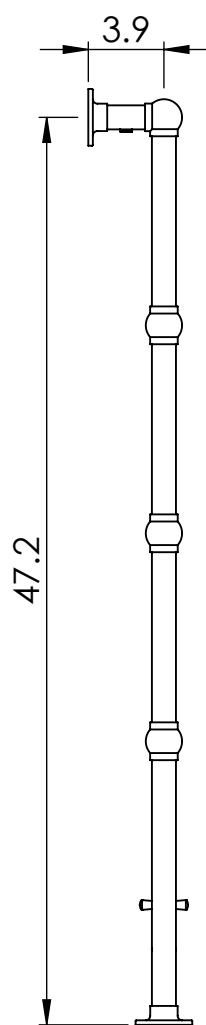

LG021AFW-BR

48.7x20.7

Height: 48.7
 Width: 20.7
 Depth: 5.4
 Weight HO: 20.9lbs (9.5kg)
 EO: 34.2lbs (15.5kg)

Tube ϕ : 1.25
 Output @ 50° C Δ T: 239
 Elec. element if specified: n/a
 Face-Face Connections: 14.5

All dimensions in inches

Manufactured from ISO/CEN CuZn36As (BS CZ126) brass tube

inches	mm
48.7	1238
20.7	525
5.4	138
47.2	1200
17.7	450
3.9	100
14.5	368
3.9	100

Vogue UK Ltd. reserve the right to alter specifications without prior notice.
 ALL MEASUREMENTS ARE NOMINAL DIMENSIONS ONLY, AND ARE NOT BINDING.