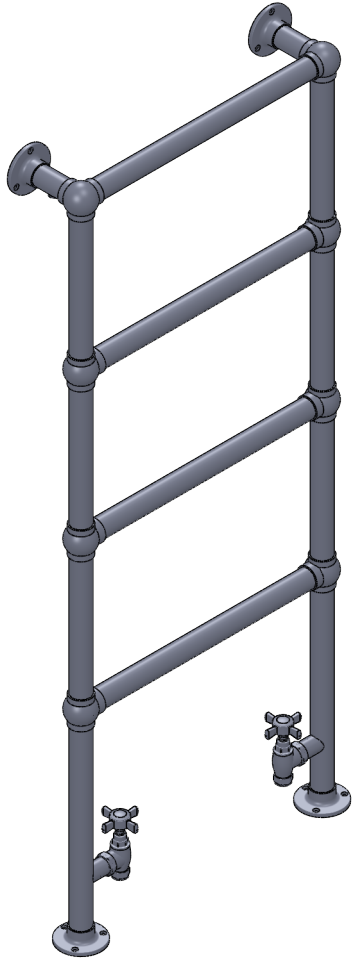

LG021AFW-BR

48.7x20.7

Height: 48.7
 Width: 20.7
 Depth: 5.4
 Weight HO: 20.9lbs (9.5kg)
 EO: 34.2lbs (15.5kg)

Tube ϕ : 1.25
 Output @ 50° C Δ T: 239
 Elec. element if specified: n/a
 Face-Face Connections: 14.5

All dimensions in inches

Manufactured from ISO/CEN CuZn36As (BS CZ126) brass tube

inches	mm
48.7	1238
20.7	525
5.4	138
47.2	1200
17.7	450
3.9	100
14.5	368
3.9	100

Vogue UK Ltd. reserve the right to alter specifications without prior notice.
 ALL MEASUREMENTS ARE NOMINAL DIMENSIONS ONLY, AND ARE NOT BINDING.