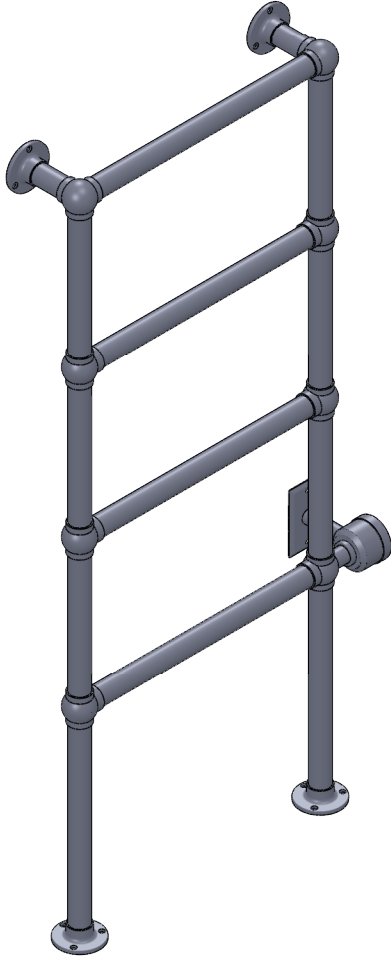

LG021AFW-BR

48.7x20.7

Height: 48.7
 Width: 20.7
 Depth: 5.4
 Weight HO: 20.9lbs (9.5kg)
 EO: 34.2lbs (15.5kg)

Tube ϕ : 1.25
 Output @ 50° C Δ T: n/a
 Elec. element if specified: 125
 Face-Face Connections: n/a

All dimensions in inches

Manufactured from ISO/CEN CuZn36As (BS CZ126) brass tube

inches	mm
48.7	1238
20.7	525
5.4	138
32.5	825
14.8	375
17.7	450
3.9	100

Vogue UK Ltd. reserve the right to alter specifications without prior notice.
 ALL MEASUREMENTS ARE NOMINAL DIMENSIONS ONLY, AND ARE NOT BINDING.