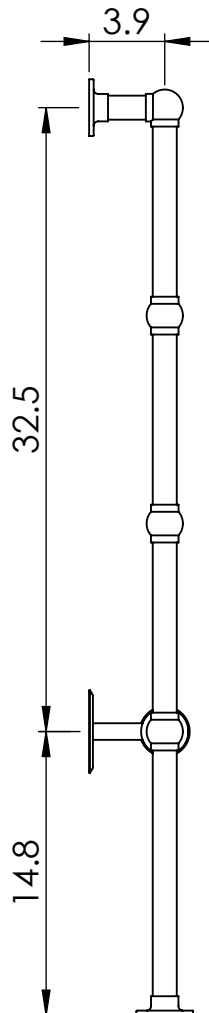

LG021AFW-BR

48.7x20.7

Height: 48.7
 Width: 20.7
 Depth: 5.4
 Weight HO: 20.9lbs (9.5kg)
 EO: 34.2lbs (15.5kg)

Tube ϕ : 1.25
 Output @ 50° C Δ T: n/a
 Elec. element if specified: 125
 Face-Face Connections: n/a

All dimensions in inches

Manufactured from ISO/CEN CuZn36As (BS CZ126) brass tube

inches	mm
48.7	1238
20.7	525
5.4	138
32.5	825
14.8	375
17.7	450
3.9	100

Vogue UK Ltd. reserve the right to alter specifications without prior notice.
 ALL MEASUREMENTS ARE NOMINAL DIMENSIONS ONLY, AND ARE NOT BINDING.