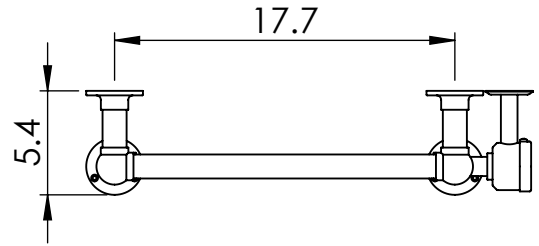

LG021AFW-BR

48.7x20.7

Height: 48.7
 Width: 20.7
 Depth: 5.4
 Weight HO: 20.9lbs (9.5kg)
 EO: 34.2lbs (15.5kg)

Tube ϕ : 1.25
 Output @ 50° C Δ T: n/a
 Elec. element if specified: 125
 Face-Face Connections: n/a

All dimensions in inches

Manufactured from ISO/CEN CuZn36As (BS CZ126) brass tube

inches	mm
48.7	1238
20.7	525
5.4	138
32.5	825
14.8	375
17.7	450
3.9	100

Vogue UK Ltd. reserve the right to alter specifications without prior notice.
 ALL MEASUREMENTS ARE NOMINAL DIMENSIONS ONLY, AND ARE NOT BINDING.