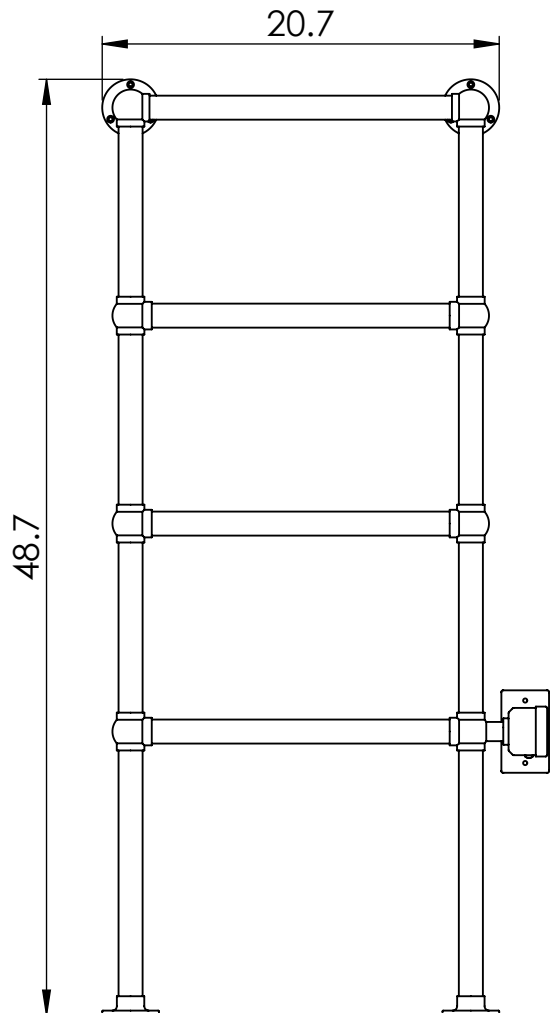

LG021AFW-BR

48.7x20.7

Height: 48.7
 Width: 20.7
 Depth: 5.4
 Weight HO: 20.9lbs (9.5kg)
 EO: 34.2lbs (15.5kg)

Tube ϕ : 1.25
 Output @ 50° C Δ T: n/a
 Elec. element if specified: 125
 Face-Face Connections: n/a

All dimensions in inches

Manufactured from ISO/CEN CuZn36As (BS CZ126) brass tube

inches	mm
48.7	1238
20.7	525
5.4	138
32.5	825
14.8	375
17.7	450
3.9	100

Vogue UK Ltd. reserve the right to alter specifications without prior notice.
 ALL MEASUREMENTS ARE NOMINAL DIMENSIONS ONLY, AND ARE NOT BINDING.