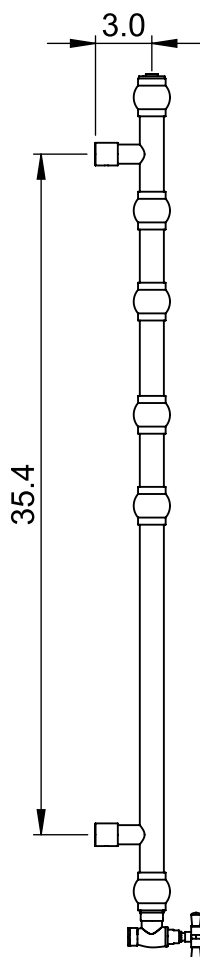

## 43.3x21.7

Height: 43.3  
 Width: 21.7  
 Depth: 3.9  
 Weight HO: lbs (kg)  
 EO: lbs (kg)

Tube  $\phi$ : 1.25 + 1.0  
 Output @ 50°C  $\Delta$  T: 532  
 Elec. element if specified: n/a  
 Pipe Centres: 19.7

All dimensions in inches

Manufactured from ISO/CEN CuZn36As (BS CZ126) brass tube

inches	mm
43.3	1100
21.7	550
3.9	100
35.4	900
19.7	500
3.0	75

Vogue UK Ltd. reserve the right to alter specifications without prior notice.  
 ALL MEASUREMENTS ARE NOMINAL DIMENSIONS ONLY, AND ARE NOT BINDING.