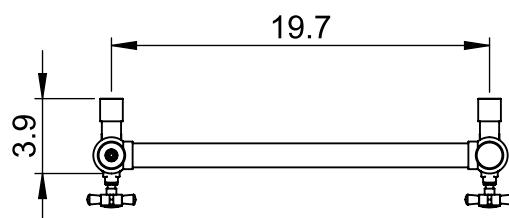

## 43.3x21.7

Height: 43.3  
 Width: 21.7  
 Depth: 3.9  
 Weight HO: lbs (kg)  
 EO: lbs (kg)

Tube  $\phi$ : 1.25 + 1.0  
 Output @ 50°C  $\Delta$  T: 532  
 Elec. element if specified: n/a  
 Pipe Centres: 19.7

All dimensions in inches

Manufactured from ISO/CEN CuZn36As (BS CZ126) brass tube

inches	mm
43.3	1100
21.7	550
3.9	100
35.4	900
19.7	500
3.0	75

Vogue UK Ltd. reserve the right to alter specifications without prior notice.  
 ALL MEASUREMENTS ARE NOMINAL DIMENSIONS ONLY, AND ARE NOT BINDING.