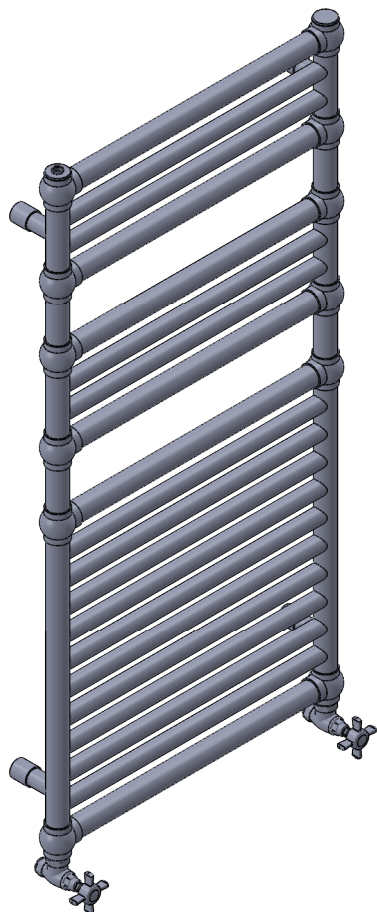

# LG018A

## 43.3x21.7

Height: 43.3  
 Width: 21.7  
 Depth: 3.9  
 Weight HO: lbs (kg)  
 EO: lbs (kg)

Tube  $\phi$ : 1.25 + 1.0  
 Output @ 50°C  $\Delta$  T: 532  
 Elec. element if specified: n/a  
 Pipe Centres: 19.7

All dimensions in inches

Manufactured from ISO/CEN CuZn36As (BS CZ126) brass tube

inches	mm
43.3	1100
21.7	550
3.9	100
35.4	900
19.7	500
3.0	75

Vogue UK Ltd. reserve the right to alter specifications without prior notice.  
 ALL MEASUREMENTS ARE NOMINAL DIMENSIONS ONLY, AND ARE NOT BINDING.

SCALE 1:10