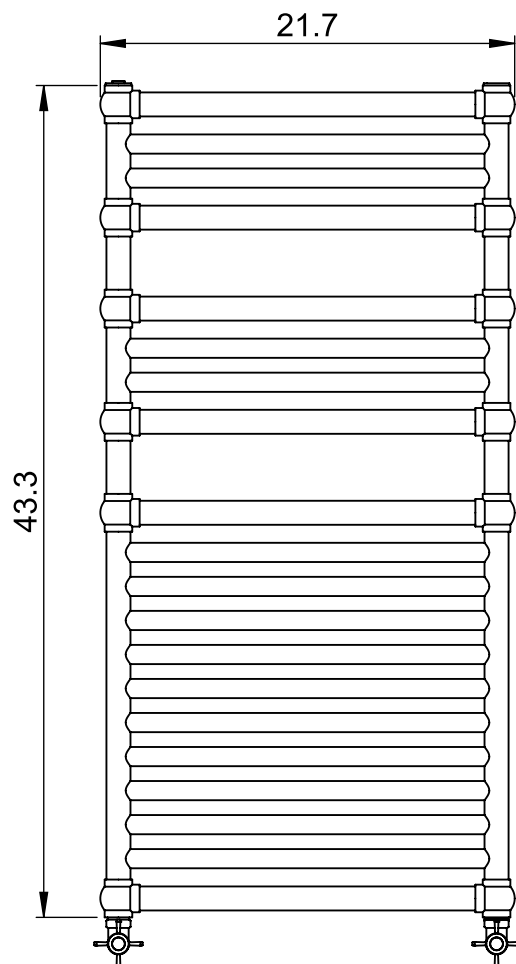

## 43.3x21.7

Height: 43.3  
 Width: 21.7  
 Depth: 3.9  
 Weight HO: lbs (kg)  
 EO: lbs (kg)

Tube  $\phi$ : 1.25 + 1.0  
 Output @ 50°C  $\Delta$  T: 532  
 Elec. element if specified: n/a  
 Pipe Centres: 19.7

All dimensions in inches

Manufactured from ISO/CEN CuZn36As (BS CZ126) brass tube

inches	mm
43.3	1100
21.7	550
3.9	100
35.4	900
19.7	500
3.0	75

Vogue UK Ltd. reserve the right to alter specifications without prior notice.  
 ALL MEASUREMENTS ARE NOMINAL DIMENSIONS ONLY, AND ARE NOT BINDING.

SCALE 1:10