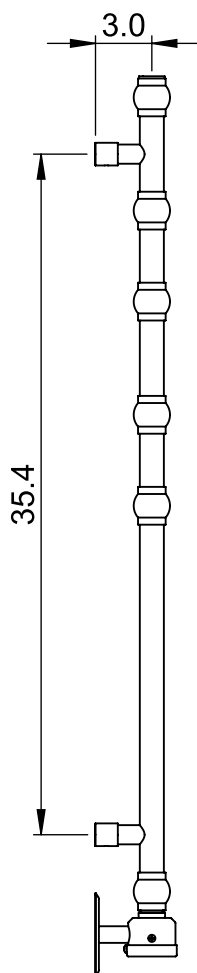

# LG018A

## 43.3x21.7

Height: 43.3  
 Width: 21.7  
 Depth: 3.9  
 Weight HO: lbs (kg)  
 EO: lbs (kg)

Tube  $\phi$ : 1.25 + 1.0  
 Output @ 50°C  $\Delta$  T: n/a  
 Elec. element if specified: 200  
 Pipe Centres: n/a

All dimensions in inches

Manufactured from ISO/CEN CuZn36As (BS CZ126) brass tube

inches	mm
43.3	1100
21.7	550
3.9	100
35.4	900
19.7	500
3.0	75

Vogue UK Ltd. reserve the right to alter specifications without prior notice.  
 ALL MEASUREMENTS ARE NOMINAL DIMENSIONS ONLY, AND ARE NOT BINDING.