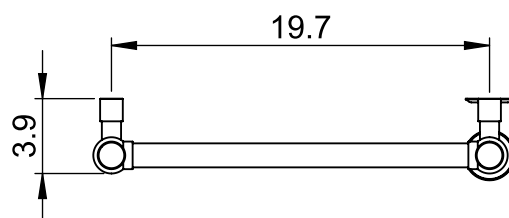

## 43.3x21.7

Height: 43.3  
 Width: 21.7  
 Depth: 3.9  
 Weight HO: lbs (kg)  
 EO: lbs (kg)

Tube  $\phi$ : 1.25 + 1.0  
 Output @ 50°C  $\Delta$  T: n/a  
 Elec. element if specified: 200  
 Pipe Centres: n/a

All dimensions in inches

Manufactured from ISO/CEN CuZn36As (BS CZ126) brass tube

inches	mm
43.3	1100
21.7	550
3.9	100
35.4	900
19.7	500
3.0	75

Vogue UK Ltd. reserve the right to alter specifications without prior notice.  
 ALL MEASUREMENTS ARE NOMINAL DIMENSIONS ONLY, AND ARE NOT BINDING.