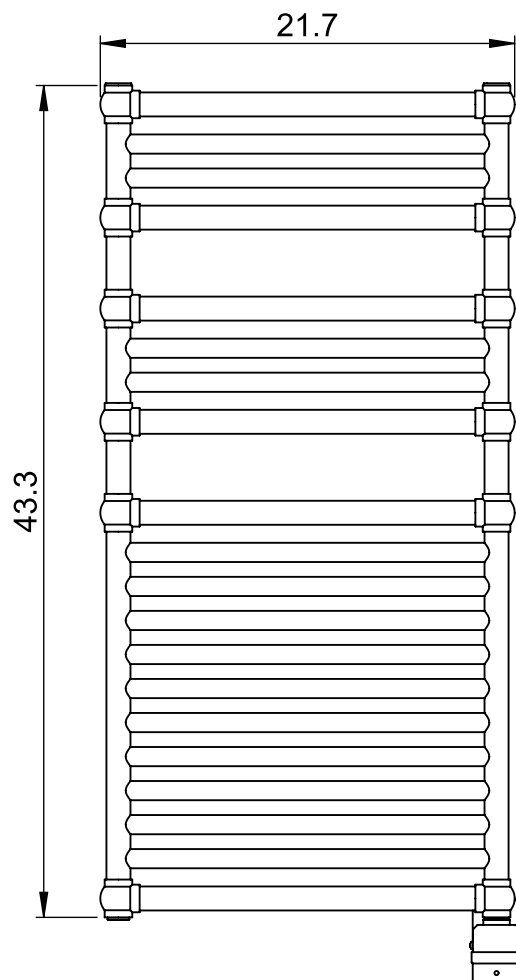

## 43.3x21.7

Height: 43.3  
 Width: 21.7  
 Depth: 3.9  
 Weight HO: lbs (kg)  
 EO: lbs (kg)

Tube  $\phi$ : 1.25 + 1.0  
 Output @ 50°C  $\Delta$  T: n/a  
 Elec. element if specified: 200  
 Pipe Centres: n/a

All dimensions in inches

Manufactured from ISO/CEN CuZn36As (BS CZ126) brass tube

inches	mm
43.3	1100
21.7	550
3.9	100
35.4	900
19.7	500
3.0	75

Vogue UK Ltd. reserve the right to alter specifications without prior notice.  
 ALL MEASUREMENTS ARE NOMINAL DIMENSIONS ONLY, AND ARE NOT BINDING.

SCALE 1:10