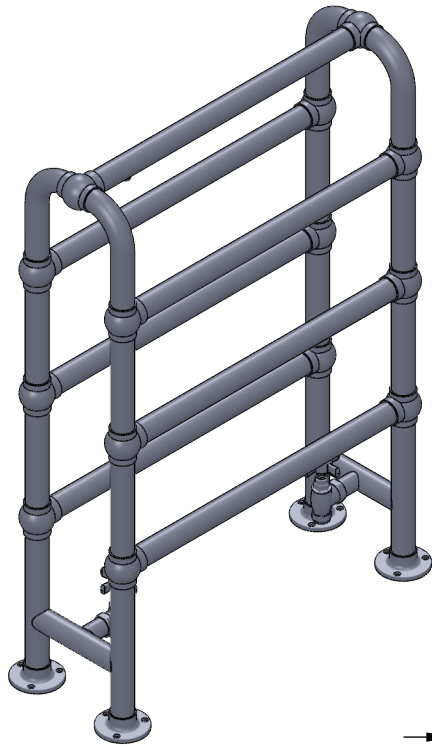

# LG017-BR

## 33.5x23.6

Height: 33.5  
 Width: 23.6  
 Depth: 9.3  
 Weight HO: 32.0lbs (14.5kg)  
 EO: 45.2lbs (20.5kg)

Tube  $\phi$ : 1.25  
 Output @ 50°C  $\Delta$  T: 439  
 Elec. element if specified: n/a  
 Face-Face Connections: 17.4

All dimensions in inches

Manufactured from ISO/CEN CuZn36As (BS CZ126) brass tube

inches	mm
33.5	850
23.6	600
9.3	235
20.7	525
3.9	100
6.3	160
17.4	443

Vogue UK Ltd. reserve the right to alter specifications without prior notice.  
 ALL MEASUREMENTS ARE NOMINAL DIMENSIONS ONLY, AND ARE NOT BINDING.

**SCALE 1:10**