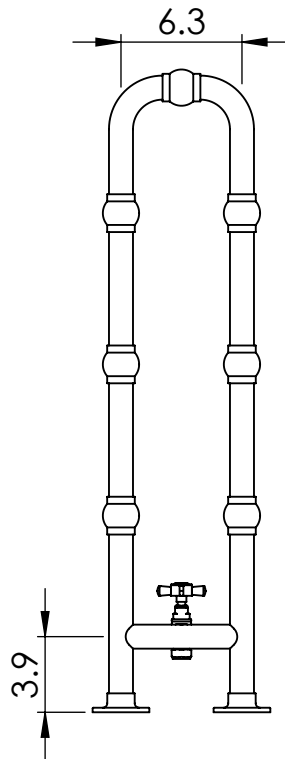

## 33.5x23.6

Height: 33.5  
 Width: 23.6  
 Depth: 9.3  
 Weight HO: 32.0lbs (14.5kg)  
 EO: 45.2lbs (20.5kg)

Tube  $\phi$ : 1.25  
 Output @ 50°C  $\Delta$  T: 439  
 Elec. element if specified: n/a  
 Face-Face Connections: 17.4

All dimensions in inches

Manufactured from ISO/CEN CuZn36As (BS CZ126) brass tube

inches	mm
33.5	850
23.6	600
9.3	235
20.7	525
3.9	100
6.3	160
17.4	443

Vogue UK Ltd. reserve the right to alter specifications without prior notice.  
 ALL MEASUREMENTS ARE NOMINAL DIMENSIONS ONLY, AND ARE NOT BINDING.

**SCALE 1:10**