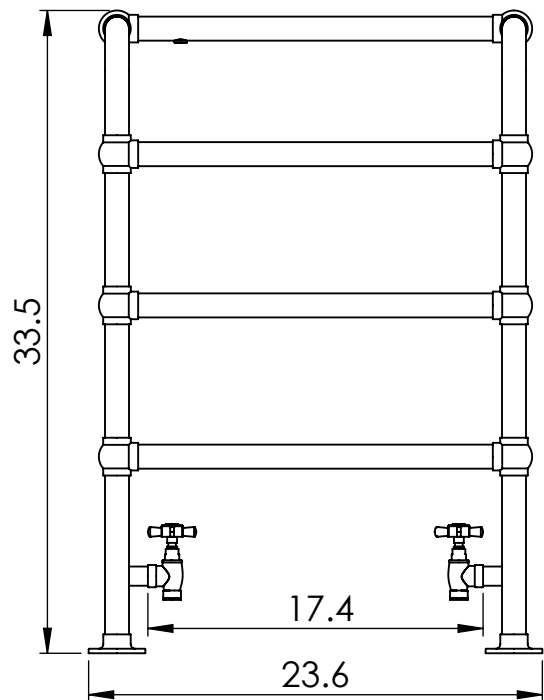

## 33.5x23.6

Height: 33.5  
 Width: 23.6  
 Depth: 9.3  
 Weight HO: 32.0lbs (14.5kg)  
 EO: 45.2lbs (20.5kg)

Tube  $\phi$ : 1.25  
 Output @ 50°C  $\Delta$  T: 439  
 Elec. element if specified: n/a  
 Face-Face Connections: 17.4

All dimensions in inches

Manufactured from ISO/CEN CuZn36As (BS CZ126) brass tube

inches	mm
33.5	850
23.6	600
9.3	235
20.7	525
3.9	100
6.3	160
17.4	443

Vogue UK Ltd. reserve the right to alter specifications without prior notice.  
 ALL MEASUREMENTS ARE NOMINAL DIMENSIONS ONLY, AND ARE NOT BINDING.

**SCALE 1:10**