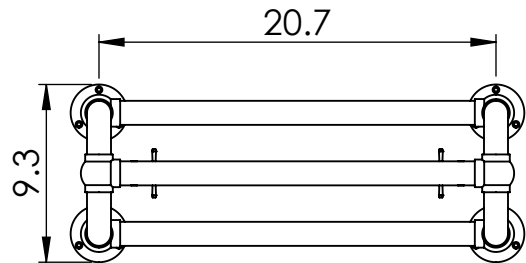

## 33.5x23.6

Height: 33.5  
 Width: 23.6  
 Depth: 9.3  
 Weight HO: 32.0lbs (14.5kg)  
 EO: 45.2lbs (20.5kg)

Tube  $\phi$ : 1.25  
 Output @ 50°C  $\Delta$  T: 439  
 Elec. element if specified: n/a  
 Face-Face Connections: 17.4

All dimensions in inches

Manufactured from ISO/CEN CuZn36As (BS CZ126) brass tube

inches	mm
33.5	850
23.6	600
9.3	235
20.7	525
3.9	100
6.3	160
17.4	443

Vogue UK Ltd. reserve the right to alter specifications without prior notice.  
 ALL MEASUREMENTS ARE NOMINAL DIMENSIONS ONLY, AND ARE NOT BINDING.

**SCALE 1:10**