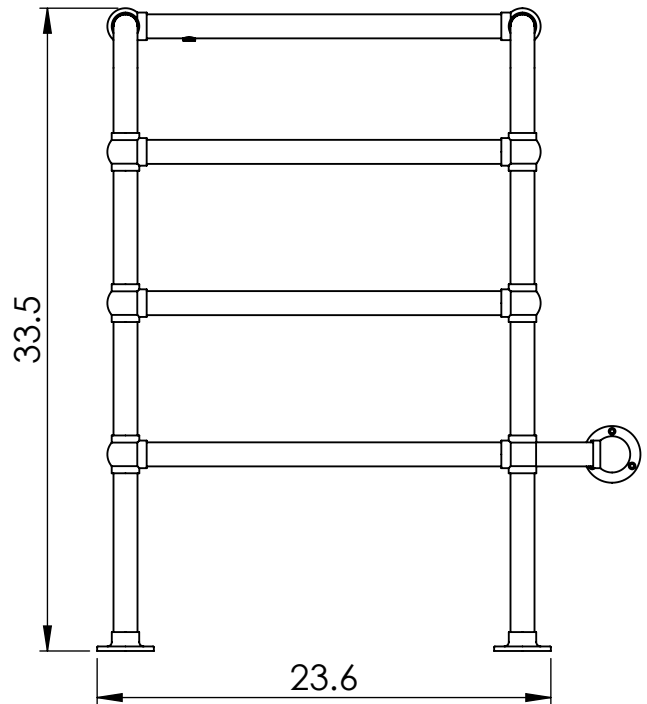

LG017-BR

33.5x23.6

Height: 33.5
 Width: 23.6
 Depth: 9.3
 Weight HO: 32.0lbs (14.5kg)
 EO: 45.2lbs (20.5kg)

Tube ϕ : 1.25
 Output @ 50°C Δ T: n/a
 Elec. element if specified: 2 x 125
 Face-Face Connections: n/a

All dimensions in inches

Manufactured from ISO/CEN CuZn36As (BS CZ126) brass tube

inches	mm
33.5	850
23.6	600
9.3	235
20.7	525
10.2	260
6.3	160

Vogue UK Ltd. reserve the right to alter specifications without prior notice.
 ALL MEASUREMENTS ARE NOMINAL DIMENSIONS ONLY, AND ARE NOT BINDING.