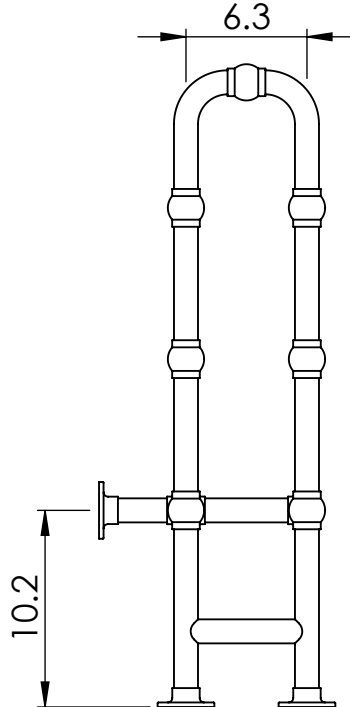

LG017-BR

33.5x23.6

Height: 33.5
 Width: 23.6
 Depth: 9.3
 Weight HO: 32.0lbs (14.5kg)
 EO: 45.2lbs (20.5kg)

Tube ϕ : 1.25
 Output @ 50°C Δ T: n/a
 Elec. element if specified: 2 x 125
 Face-Face Connections: n/a

All dimensions in inches

Manufactured from ISO/CEN CuZn36As (BS CZ126) brass tube

inches	mm
33.5	850
23.6	600
9.3	235
20.7	525
10.2	260
6.3	160

Vogue UK Ltd. reserve the right to alter specifications without prior notice.
 ALL MEASUREMENTS ARE NOMINAL DIMENSIONS ONLY, AND ARE NOT BINDING.