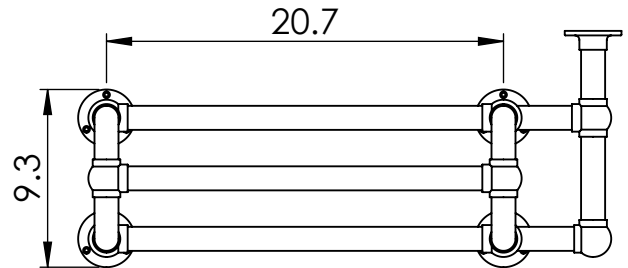

LG017-BR

33.5x23.6

Height: 33.5
 Width: 23.6
 Depth: 9.3
 Weight HO: 32.0lbs (14.5kg)
 EO: 45.2lbs (20.5kg)

Tube ϕ : 1.25
 Output @ 50°C Δ T: n/a
 Elec. element if specified: 2 x 125
 Face-Face Connections: n/a

All dimensions in inches

Manufactured from ISO/CEN CuZn36As (BS CZ126) brass tube

inches	mm
33.5	850
23.6	600
9.3	235
20.7	525
10.2	260
6.3	160

Vogue UK Ltd. reserve the right to alter specifications without prior notice.
 ALL MEASUREMENTS ARE NOMINAL DIMENSIONS ONLY, AND ARE NOT BINDING.