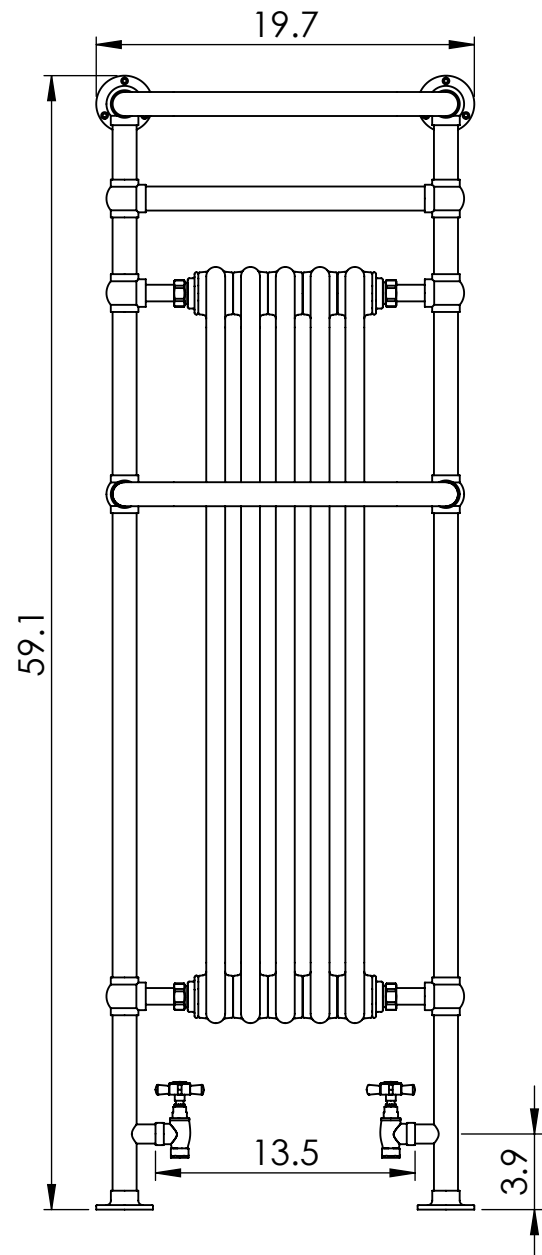

## 59.1x19.7

Height: 59.1  
 Width: 19.7  
 Depth: 9.8  
 Weight HO: 32.0lbs (14.5kg)  
 EO: 54.0lbs (24.5kg)

Tube  $\phi$ : 1.25  
 Output @ 50°C  $\Delta$  T: 738  
 Elec. element if specified: n/a  
 Face-Face Connections: 13.5

All dimensions in inches

Manufactured from ISO/CEN CuZn36As (BS CZ126) brass tube

inches	mm
59.1	1500
19.7	500
9.8	250
57.6	1462
16.7	425
3.9	100
13.5	343
3.9	100

Vogue UK Ltd. reserve the right to alter specifications without prior notice.  
 ALL MEASUREMENTS ARE NOMINAL DIMENSIONS ONLY, AND ARE NOT BINDING.

**SCALE 1:10**