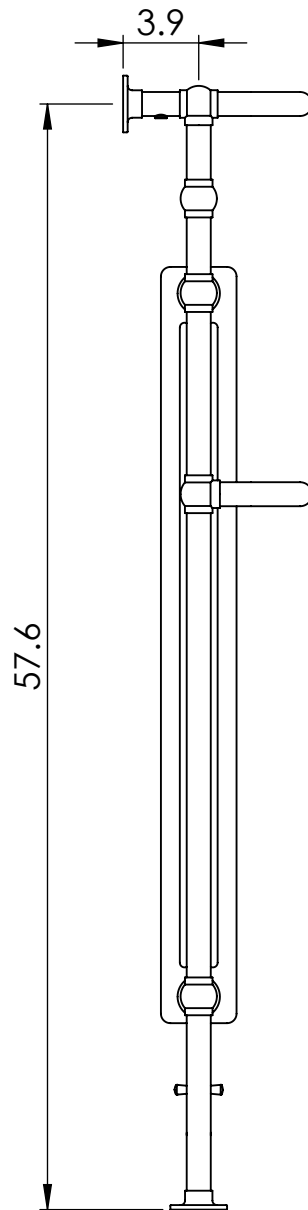

# LG013FW-BR

## 59.1x19.7

Height: 59.1  
 Width: 19.7  
 Depth: 9.8  
 Weight HO: 32.0lbs (14.5kg)  
 EO: 54.0lbs (24.5kg)

Tube  $\phi$ : 1.25  
 Output @ 50°C  $\Delta$  T: 738  
 Elec. element if specified: n/a  
 Face-Face Connections: 13.5

All dimensions in inches

Manufactured from ISO/CEN CuZn36As (BS CZ126) brass tube

inches	mm
59.1	1500
19.7	500
9.8	250
57.6	1462
16.7	425
3.9	100
13.5	343
3.9	100

Vogue UK Ltd. reserve the right to alter specifications without prior notice.  
 ALL MEASUREMENTS ARE NOMINAL DIMENSIONS ONLY, AND ARE NOT BINDING.

**SCALE 1:10**