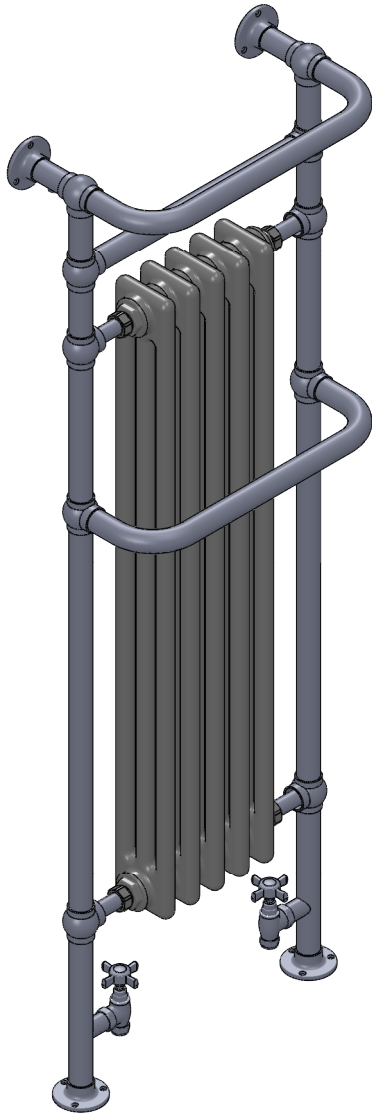

# LG013FW-BR

## 59.1x19.7

Height: 59.1  
 Width: 19.7  
 Depth: 9.8  
 Weight HO: 32.0lbs (14.5kg)  
 EO: 54.0lbs (24.5kg)

Tube  $\phi$ : 1.25  
 Output @ 50°C  $\Delta$  T: 738  
 Elec. element if specified: n/a  
 Face-Face Connections: 13.5

All dimensions in inches

Manufactured from ISO/CEN CuZn36As (BS CZ126) brass tube

inches	mm
59.1	1500
19.7	500
9.8	250
57.6	1462
16.7	425
3.9	100
13.5	343
3.9	100

Vogue UK Ltd. reserve the right to alter specifications without prior notice.  
 ALL MEASUREMENTS ARE NOMINAL DIMENSIONS ONLY, AND ARE NOT BINDING.

**SCALE 1:10**