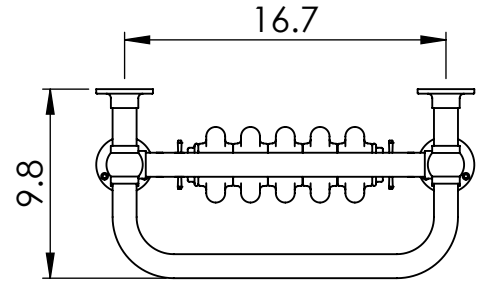

## 59.1x19.7

Height: 59.1  
 Width: 19.7  
 Depth: 9.8  
 Weight HO: 32.0lbs (14.5kg)  
 EO: 54.0lbs (24.5kg)

Tube  $\phi$ : 1.25  
 Output @ 50°C  $\Delta$  T: 738  
 Elec. element if specified: n/a  
 Face-Face Connections: 13.5

All dimensions in inches

Manufactured from ISO/CEN CuZn36As (BS CZ126) brass tube

inches	mm
59.1	1500
19.7	500
9.8	250
57.6	1462
16.7	425
3.9	100
13.5	343
3.9	100

Vogue UK Ltd. reserve the right to alter specifications without prior notice.  
 ALL MEASUREMENTS ARE NOMINAL DIMENSIONS ONLY, AND ARE NOT BINDING.

**SCALE 1:10**