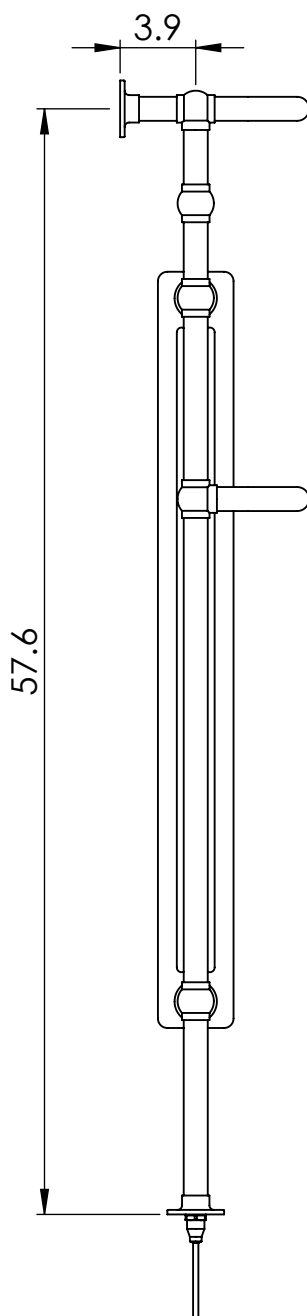

LG013FW-BR

59.1x19.7

Height: 59.1
 Width: 19.7
 Depth: 9.8
 Weight HO: 32.0lbs (14.5kg)
 EO: 54.0lbs (24.5kg)

Tube ϕ : 1.25
 Output @ 50°C Δ T: n/a
 Elec. element if specified: 400
 Face-Face Connections: n/a

All dimensions in inches

Manufactured from ISO/CEN CuZn36As (BS CZ126) brass tube

inches	mm
59.1	1500
19.7	500
9.8	250
57.6	1462
16.7	425
3.9	100

Vogue UK Ltd. reserve the right to alter specifications without prior notice.
 ALL MEASUREMENTS ARE NOMINAL DIMENSIONS ONLY, AND ARE NOT BINDING.