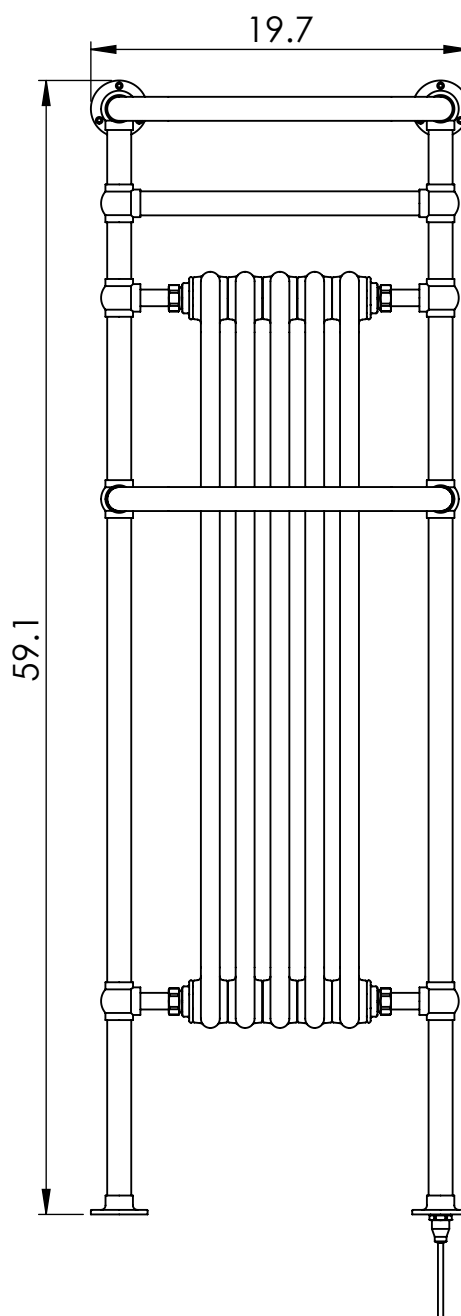

LG013FW-BR

59.1x19.7

Height: 59.1
 Width: 19.7
 Depth: 9.8
 Weight HO: 32.0lbs (14.5kg)
 EO: 54.0lbs (24.5kg)

Tube ϕ : 1.25
 Output @ 50°C Δ T: n/a
 Elec. element if specified: 400
 Face-Face Connections: n/a

All dimensions in inches

Manufactured from ISO/CEN CuZn36As (BS CZ126) brass tube

inches	mm
59.1	1500
19.7	500
9.8	250
57.6	1462
16.7	425
3.9	100

Vogue UK Ltd. reserve the right to alter specifications without prior notice.
 ALL MEASUREMENTS ARE NOMINAL DIMENSIONS ONLY, AND ARE NOT BINDING.