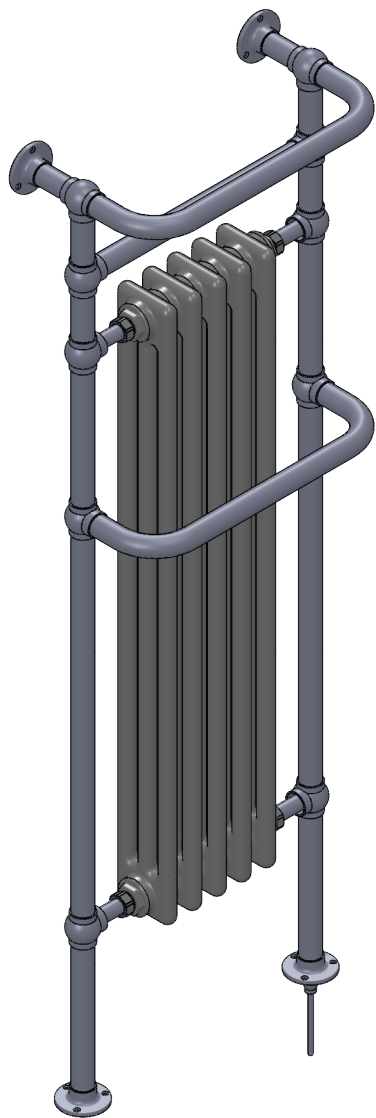

LG013FW-BR

59.1x19.7

Height: 59.1
 Width: 19.7
 Depth: 9.8
 Weight HO: 32.0lbs (14.5kg)
 EO: 54.0lbs (24.5kg)

Tube ϕ : 1.25
 Output @ 50°C Δ T: n/a
 Elec. element if specified: 400
 Face-Face Connections: n/a

All dimensions in inches

Manufactured from ISO/CEN CuZn36As (BS CZ126) brass tube

inches	mm
59.1	1500
19.7	500
9.8	250
57.6	1462
16.7	425
3.9	100

Vogue UK Ltd. reserve the right to alter specifications without prior notice.
 ALL MEASUREMENTS ARE NOMINAL DIMENSIONS ONLY, AND ARE NOT BINDING.