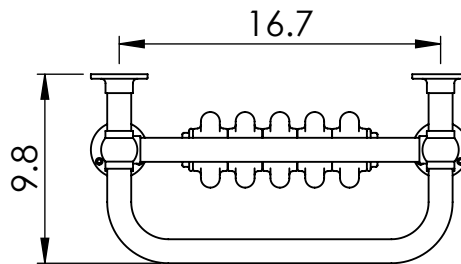

LG013FW-BR

59.1x19.7

Height: 59.1
 Width: 19.7
 Depth: 9.8
 Weight HO: 32.0lbs (14.5kg)
 EO: 54.0lbs (24.5kg)

Tube ϕ : 1.25
 Output @ 50°C Δ T: n/a
 Elec. element if specified: 400
 Face-Face Connections: n/a

All dimensions in inches

Manufactured from ISO/CEN CuZn36As (BS CZ126) brass tube

inches	mm
59.1	1500
19.7	500
9.8	250
57.6	1462
16.7	425
3.9	100

Vogue UK Ltd. reserve the right to alter specifications without prior notice.
 ALL MEASUREMENTS ARE NOMINAL DIMENSIONS ONLY, AND ARE NOT BINDING.