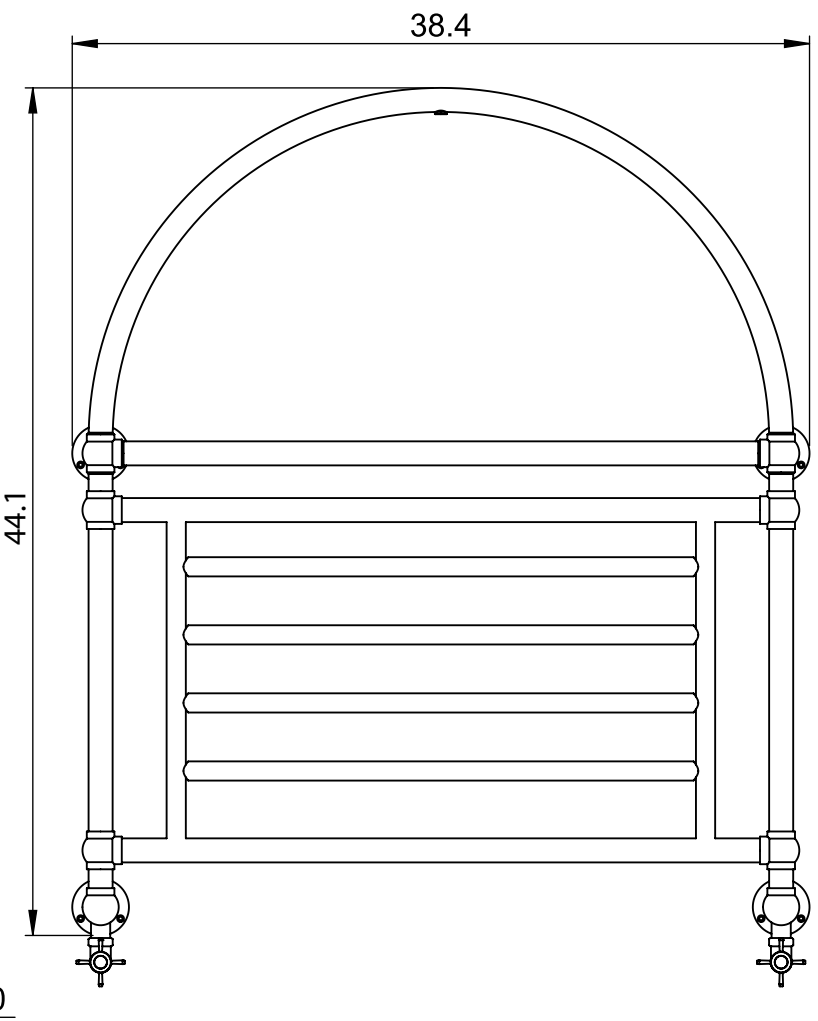

## 44.1x38.4

Height: 44.1  
 Width: 38.4  
 Depth: 4.9  
 Weight HO: lbs (kg)  
 EO: lbs (kg)

Tube  $\phi$ : 1.25 + 1.0  
 Output @ 50°C  $\Delta$  T: 469  
 Elec. element if specified: n/a  
 Pipe Centres: 35.4

All dimensions in inches

Manufactured from ISO/CEN CuZn36As (BS CZ126) brass tube

35.4

38.4

44.1

3.9

23.6

2.0

inches	mm
44.1	1120
38.4	975
4.9	125
35.4	900
23.6	600
3.9	100
2.0	50

Vogue UK Ltd. reserve the right to alter specifications without prior notice.  
 ALL MEASUREMENTS ARE NOMINAL DIMENSIONS ONLY, AND ARE NOT BINDING.