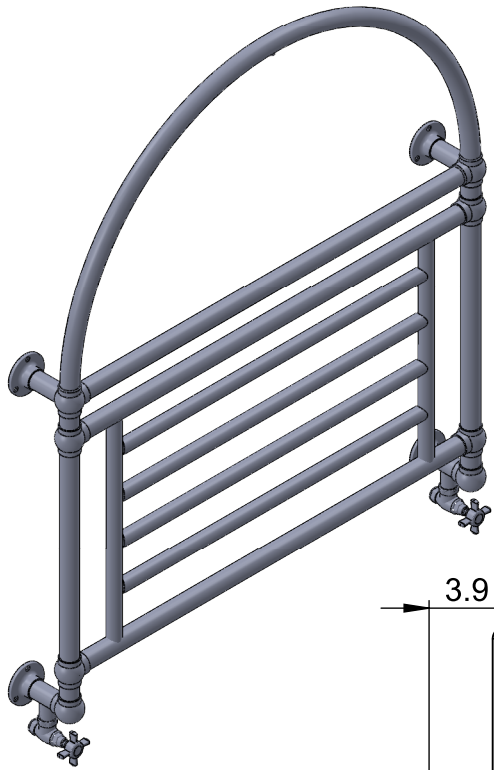

## 44.1x38.4

Height: 44.1  
 Width: 38.4  
 Depth: 4.9  
 Weight HO: lbs (kg)  
 EO: lbs (kg)

Tube  $\phi$ : 1.25 + 1.0  
 Output @ 50°C  $\Delta$  T: 469  
 Elec. element if specified: n/a  
 Pipe Centres: 35.4

All dimensions in inches

Manufactured from ISO/CEN CuZn36As (BS CZ126) brass tube

35.4

38.4

44.1

3.9

23.6

2.0

inches	mm
44.1	1120
38.4	975
4.9	125
35.4	900
23.6	600
3.9	100
2.0	50

Vogue UK Ltd. reserve the right to alter specifications without prior notice.  
 ALL MEASUREMENTS ARE NOMINAL DIMENSIONS ONLY, AND ARE NOT BINDING.

SCALE 1:10