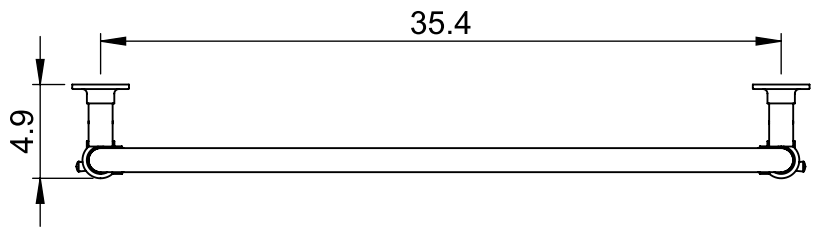

## 44.1x38.4

Height: 44.1  
 Width: 38.4  
 Depth: 4.9  
 Weight HO: lbs (kg)  
 EO: lbs (kg)

Tube  $\phi$ : 1.25 + 1.0  
 Output @ 50°C  $\Delta$  T: 469  
 Elec. element if specified: n/a  
 Pipe Centres: 35.4

All dimensions in inches

Manufactured from ISO/CEN CuZn36As (BS CZ126) brass tube

35.4

38.4

44.1

3.9

23.6

2.0

inches	mm
44.1	1120
38.4	975
4.9	125
35.4	900
23.6	600
3.9	100
2.0	50

Vogue UK Ltd. reserve the right to alter specifications without prior notice.  
 ALL MEASUREMENTS ARE NOMINAL DIMENSIONS ONLY, AND ARE NOT BINDING.