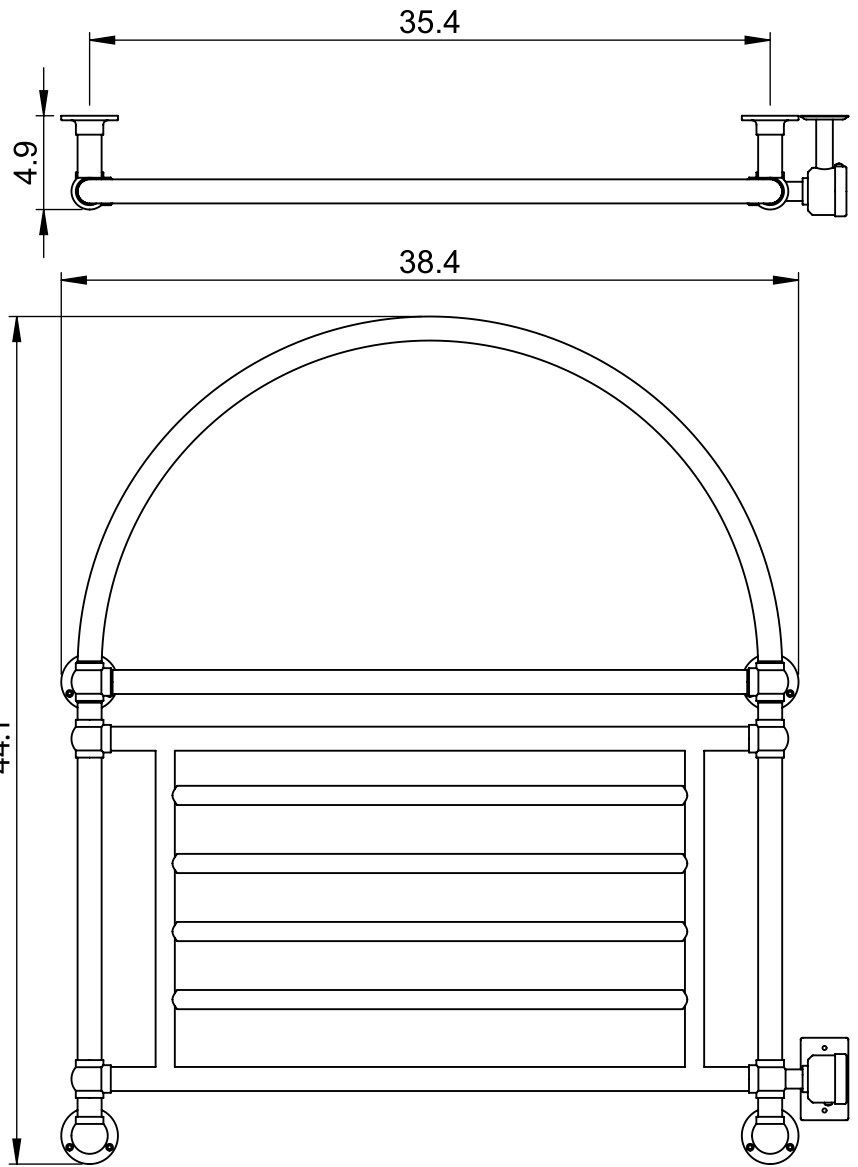

LG012C

44.1x38.4

Height: 44.1
 Width: 38.4
 Depth: 4.9
 Weight HO: lbs (kg)
 EO: lbs (kg)

Tube ϕ : 1.25 + 1.0
 Output @ 50°C Δ T: n/a
 Elec. element if specified: 400
 Pipe Centres: n/a

All dimensions in inches

Manufactured from ISO/CEN CuZn36As (BS CZ126) brass tube

inches	mm
44.1	1120
38.4	975
4.9	125
20.7	525
3.0	75
35.4	900
3.9	100

Vogue UK Ltd. reserve the right to alter specifications without prior notice.
 ALL MEASUREMENTS ARE NOMINAL DIMENSIONS ONLY, AND ARE NOT BINDING.