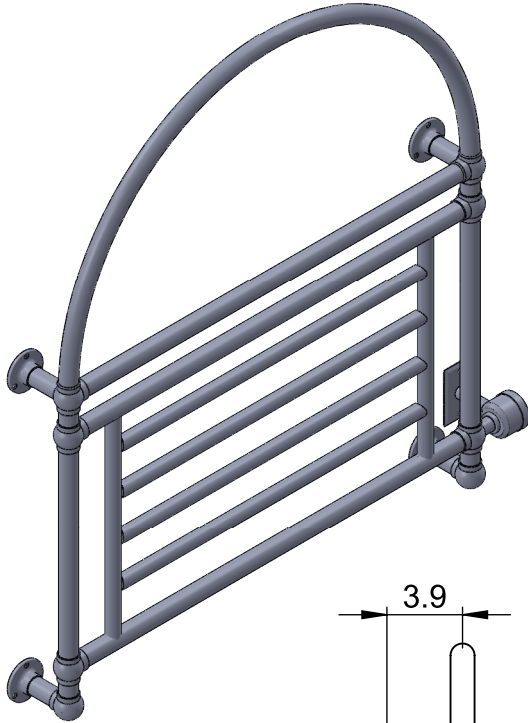

LG012C

44.1x38.4

Height: 44.1
 Width: 38.4
 Depth: 4.9
 Weight HO: lbs (kg)
 EO: lbs (kg)

Tube ϕ : 1.25 + 1.0
 Output @ 50°C Δ T: n/a
 Elec. element if specified: 400
 Pipe Centres: n/a

All dimensions in inches

Manufactured from ISO/CEN CuZn36As (BS CZ126) brass tube

inches	mm
44.1	1120
38.4	975
4.9	125
20.7	525
3.0	75
35.4	900
3.9	100

Vogue UK Ltd. reserve the right to alter specifications without prior notice.
 ALL MEASUREMENTS ARE NOMINAL DIMENSIONS ONLY, AND ARE NOT BINDING.