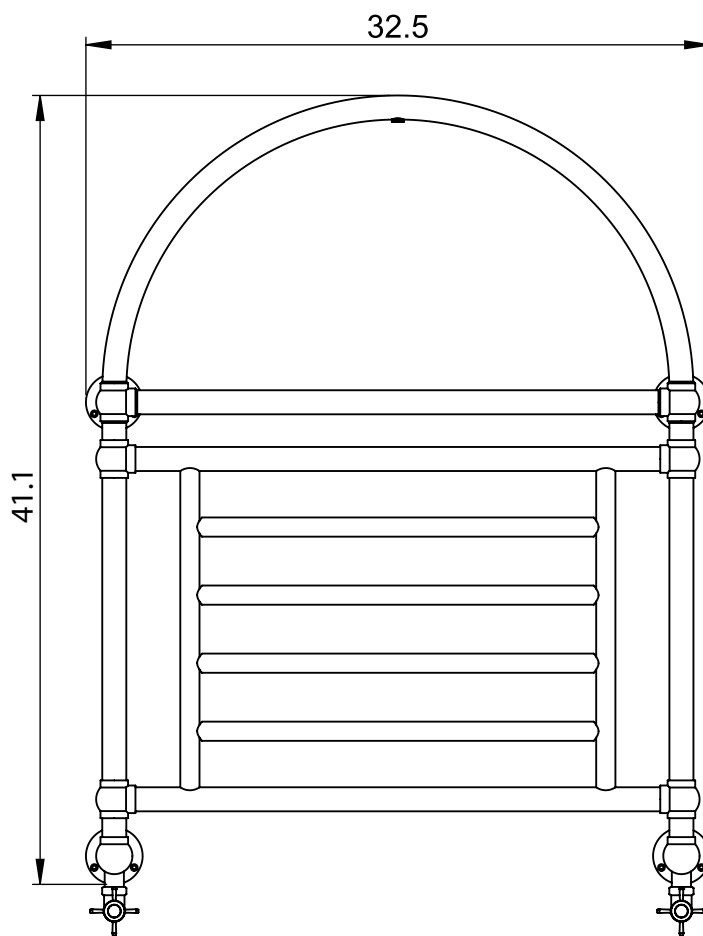

LG012B

41.1x32.5

Height: 41.1
 Width: 32.5
 Depth: 4.9
 Weight HO: lbs (kg)
 EO: lbs (kg)

Tube ϕ : 1.25 + 1.0
 Output @ 50°C Δ T: 429
 Elec. element if specified: n/a
 Pipe Centres: 29.5

All dimensions in inches

Manufactured from ISO/CEN CuZn36As (BS CZ126) brass tube

inches	mm
41.1	1045
32.5	825
4.9	125
23.6	600
29.5	750
3.9	100
2.0	50

Vogue UK Ltd. reserve the right to alter specifications without prior notice.
 ALL MEASUREMENTS ARE NOMINAL DIMENSIONS ONLY, AND ARE NOT BINDING.