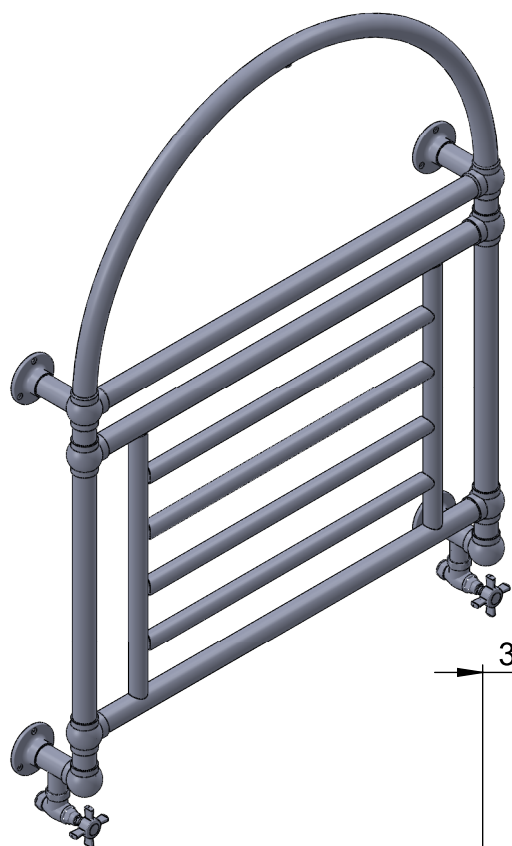

LG012B

41.1x32.5

Height: 41.1
 Width: 32.5
 Depth: 4.9
 Weight HO: lbs (kg)
 EO: lbs (kg)

Tube ϕ : 1.25 + 1.0
 Output @ 50°C Δ T: 429
 Elec. element if specified: n/a
 Pipe Centres: 29.5

All dimensions in inches

Manufactured from ISO/CEN CuZn36As (BS CZ126) brass tube

inches	mm
41.1	1045
32.5	825
4.9	125
23.6	600
29.5	750
3.9	100
2.0	50

Vogue UK Ltd. reserve the right to alter specifications without prior notice.
 ALL MEASUREMENTS ARE NOMINAL DIMENSIONS ONLY, AND ARE NOT BINDING.