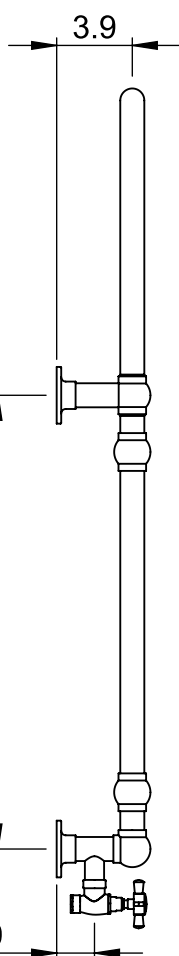

LG012B

41.1x32.5

Height: 41.1
 Width: 32.5
 Depth: 4.9
 Weight HO: lbs (kg)
 EO: lbs (kg)

Tube ϕ : 1.25 + 1.0
 Output @ 50°C Δ T: 429
 Elec. element if specified: n/a
 Pipe Centres: 29.5

All dimensions in inches

Manufactured from ISO/CEN CuZn36As (BS CZ126) brass tube

inches	mm
41.1	1045
32.5	825
4.9	125
23.6	600
29.5	750
3.9	100
2.0	50

Vogue UK Ltd. reserve the right to alter specifications without prior notice.
 ALL MEASUREMENTS ARE NOMINAL DIMENSIONS ONLY, AND ARE NOT BINDING.