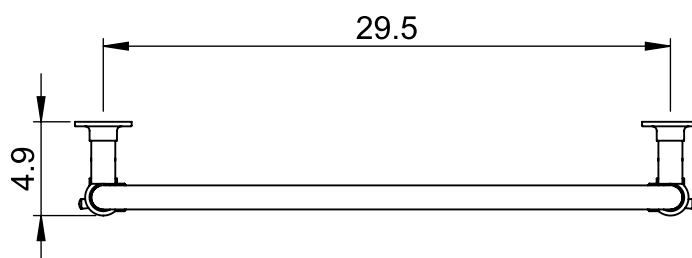

LG012B

41.1x32.5

Height: 41.1
 Width: 32.5
 Depth: 4.9
 Weight HO: lbs (kg)
 EO: lbs (kg)

Tube ϕ : 1.25 + 1.0
 Output @ 50°C Δ T: 429
 Elec. element if specified: n/a
 Pipe Centres: 29.5

All dimensions in inches

Manufactured from ISO/CEN CuZn36As (BS CZ126) brass tube

inches	mm
41.1	1045
32.5	825
4.9	125
23.6	600
29.5	750
3.9	100
2.0	50

Vogue UK Ltd. reserve the right to alter specifications without prior notice.
 ALL MEASUREMENTS ARE NOMINAL DIMENSIONS ONLY, AND ARE NOT BINDING.