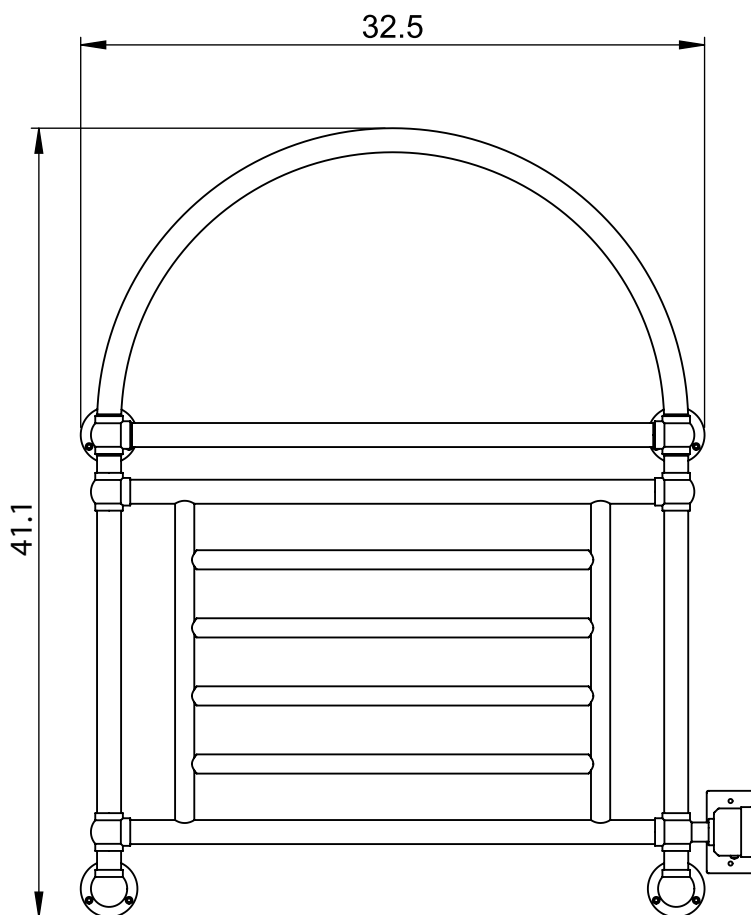

LG012B

41.1x32.5

Height: 41.1
 Width: 32.5
 Depth: 4.9
 Weight HO: lbs (kg)
 EO: lbs (kg)

Tube ϕ : 1.25 + 1.0
 Output @ 50°C Δ T: n/a
 Elec. element if specified: 200
 Pipe Centres: n/a

All dimensions in inches

Manufactured from ISO/CEN CuZn36As (BS CZ126) brass tube

inches	mm
41.1	1045
32.5	825
4.9	125
20.7	525
3.0	75
29.5	750
3.9	100

Vogue UK Ltd. reserve the right to alter specifications without prior notice.
 ALL MEASUREMENTS ARE NOMINAL DIMENSIONS ONLY, AND ARE NOT BINDING.