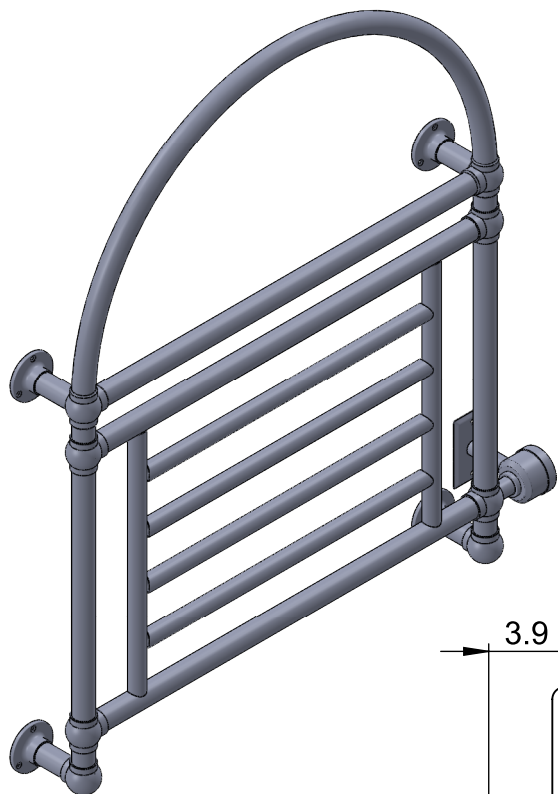

LG012B

41.1x32.5

Height: 41.1
 Width: 32.5
 Depth: 4.9
 Weight HO: lbs (kg)
 EO: lbs (kg)

Tube ϕ : 1.25 + 1.0
 Output @ 50°C Δ T: n/a
 Elec. element if specified: 200
 Pipe Centres: n/a

All dimensions in inches

Manufactured from ISO/CEN CuZn36As (BS CZ126) brass tube

inches	mm
41.1	1045
32.5	825
4.9	125
20.7	525
3.0	75
29.5	750
3.9	100

Vogue UK Ltd. reserve the right to alter specifications without prior notice.
 ALL MEASUREMENTS ARE NOMINAL DIMENSIONS ONLY, AND ARE NOT BINDING.