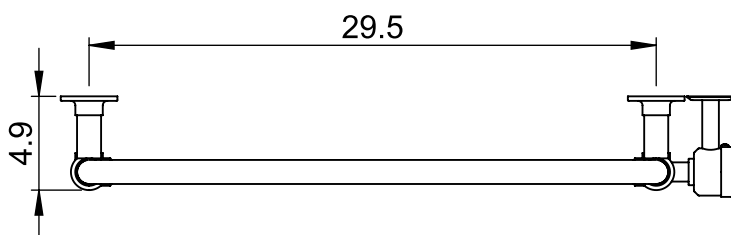

LG012B

41.1x32.5

Height: 41.1
 Width: 32.5
 Depth: 4.9
 Weight HO: lbs (kg)
 EO: lbs (kg)

Tube ϕ : 1.25 + 1.0
 Output @ 50°C Δ T: n/a
 Elec. element if specified: 200
 Pipe Centres: n/a

All dimensions in inches

Manufactured from ISO/CEN CuZn36As (BS CZ126) brass tube

inches	mm
41.1	1045
32.5	825
4.9	125
20.7	525
3.0	75
29.5	750
3.9	100

Vogue UK Ltd. reserve the right to alter specifications without prior notice.
 ALL MEASUREMENTS ARE NOMINAL DIMENSIONS ONLY, AND ARE NOT BINDING.