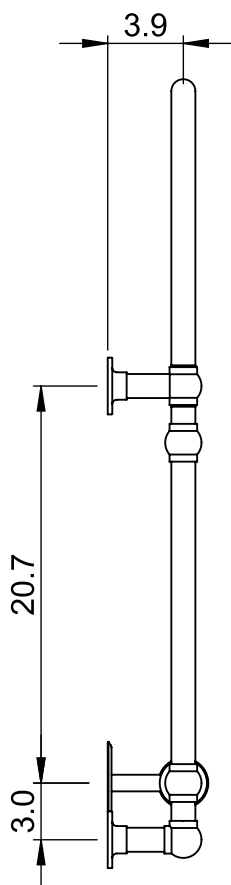

LG012B

41.1x32.5

Height: 41.1
 Width: 32.5
 Depth: 4.9
 Weight HO: lbs (kg)
 EO: lbs (kg)

Tube ϕ : 1.25 + 1.0
 Output @ 50°C Δ T: n/a
 Elec. element if specified: 200
 Pipe Centres: n/a

All dimensions in inches

Manufactured from ISO/CEN CuZn36As (BS CZ126) brass tube

inches	mm
41.1	1045
32.5	825
4.9	125
20.7	525
3.0	75
29.5	750
3.9	100

Vogue UK Ltd. reserve the right to alter specifications without prior notice.
 ALL MEASUREMENTS ARE NOMINAL DIMENSIONS ONLY, AND ARE NOT BINDING.