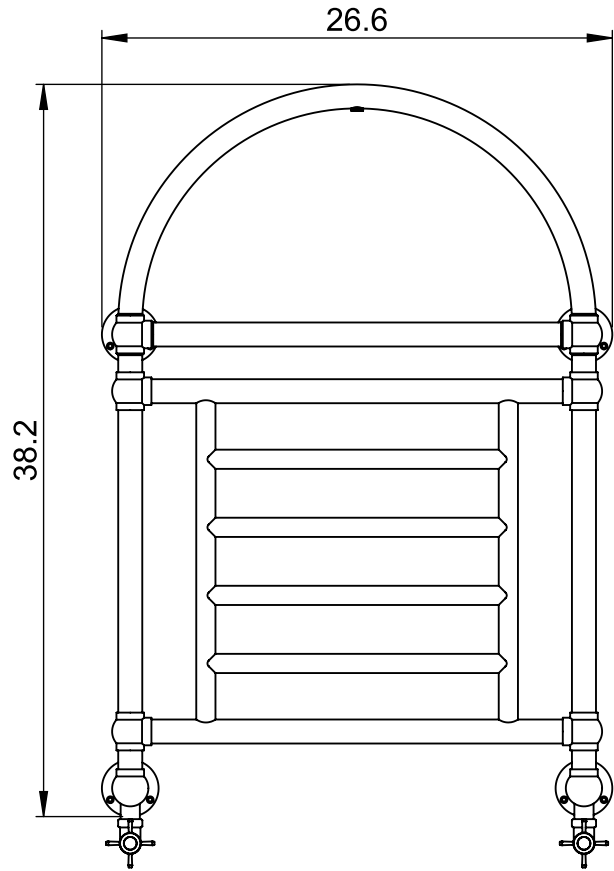

LG012A

38.2x26.6

Height: 38.2
 Width: 26.6
 Depth: 4.9
 Weight HO: lbs (kg)
 EO: lbs (kg)

Tube ϕ : 1.25 + 1.0
 Output @ 50°C Δ T: 389
 Elec. element if specified: n/a
 Pipe Centres: 23.6

All dimensions in inches

Manufactured from ISO/CEN CuZn36As (BS CZ126) brass tube

inches	mm
38.2	970
26.6	675
4.9	125
23.6	600
23.6	600
3.9	100
2.0	50

Vogue UK Ltd. reserve the right to alter specifications without prior notice.
 ALL MEASUREMENTS ARE NOMINAL DIMENSIONS ONLY, AND ARE NOT BINDING.