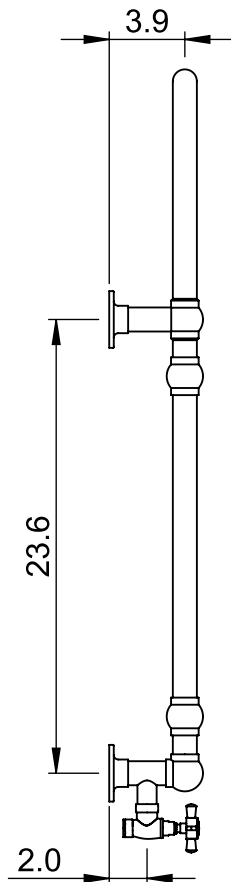

LG012A

38.2x26.6

Height: 38.2
 Width: 26.6
 Depth: 4.9
 Weight HO: lbs (kg)
 EO: lbs (kg)

Tube ϕ : 1.25 + 1.0
 Output @ 50°C Δ T: 389
 Elec. element if specified: n/a
 Pipe Centres: 23.6

All dimensions in inches

Manufactured from ISO/CEN CuZn36As (BS CZ126) brass tube

inches	mm
38.2	970
26.6	675
4.9	125
23.6	600
23.6	600
3.9	100
2.0	50

Vogue UK Ltd. reserve the right to alter specifications without prior notice.
 ALL MEASUREMENTS ARE NOMINAL DIMENSIONS ONLY, AND ARE NOT BINDING.