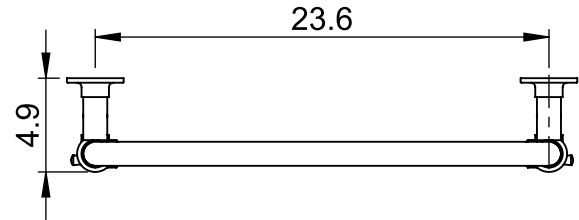

LG012A

38.2x26.6

Height: 38.2
 Width: 26.6
 Depth: 4.9
 Weight HO: lbs (kg)
 EO: lbs (kg)

Tube ϕ : 1.25 + 1.0
 Output @ 50°C Δ T: 389
 Elec. element if specified: n/a
 Pipe Centres: 23.6

All dimensions in inches

Manufactured from ISO/CEN CuZn36As (BS CZ126) brass tube

inches	mm
38.2	970
26.6	675
4.9	125
23.6	600
23.6	600
3.9	100
2.0	50

Vogue UK Ltd. reserve the right to alter specifications without prior notice.
 ALL MEASUREMENTS ARE NOMINAL DIMENSIONS ONLY, AND ARE NOT BINDING.