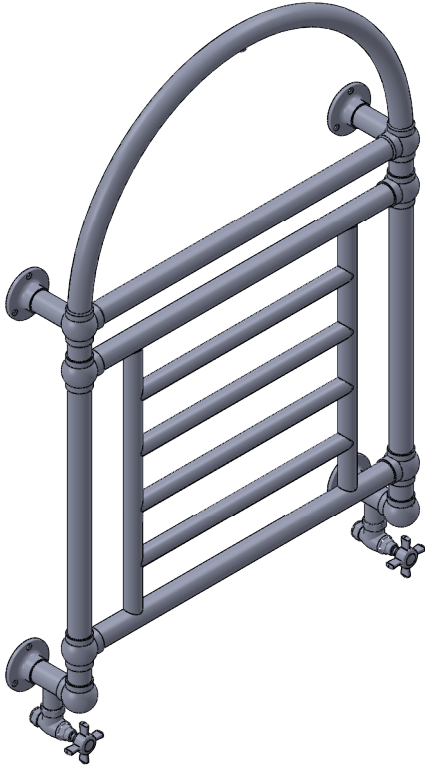

LG012A

38.2x26.6

Height: 38.2
 Width: 26.6
 Depth: 4.9
 Weight HO: lbs (kg)
 EO: lbs (kg)

Tube ϕ : 1.25 + 1.0
 Output @ 50°C Δ T: 389
 Elec. element if specified: n/a
 Pipe Centres: 23.6

All dimensions in inches

Manufactured from ISO/CEN CuZn36As (BS CZ126) brass tube

inches	mm
38.2	970
26.6	675
4.9	125
23.6	600
23.6	600
3.9	100
2.0	50

Vogue UK Ltd. reserve the right to alter specifications without prior notice.
 ALL MEASUREMENTS ARE NOMINAL DIMENSIONS ONLY, AND ARE NOT BINDING.