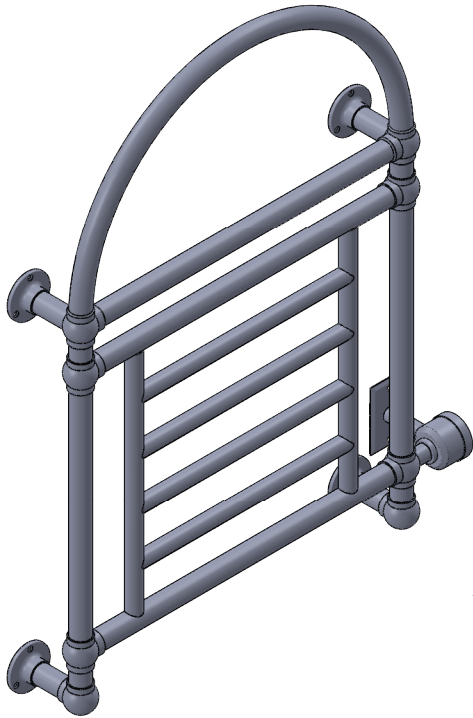

# LG012A

## 38.2x26.6

Height: 38.2  
 Width: 26.6  
 Depth: 4.9  
 Weight HO: lbs (kg)  
 EO: lbs (kg)

Tube  $\phi$ : 1.25 + 1.0  
 Output @ 50°C  $\Delta$  T: n/a  
 Elec. element if specified: 200  
 Pipe Centres: n/a

All dimensions in inches

Manufactured from ISO/CEN CuZn36As (BS CZ126) brass tube

inches	mm
38.2	970
26.6	675
4.9	125
20.7	525
3.0	75
23.6	600
3.9	100

Vogue UK Ltd. reserve the right to alter specifications without prior notice.  
 ALL MEASUREMENTS ARE NOMINAL DIMENSIONS ONLY, AND ARE NOT BINDING.

SCALE 1:10