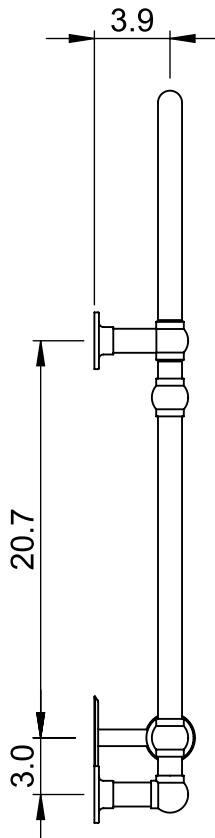

## 38.2x26.6

Height: 38.2  
 Width: 26.6  
 Depth: 4.9  
 Weight HO: lbs (kg)  
 EO: lbs (kg)

Tube  $\phi$ : 1.25 + 1.0  
 Output @ 50°C  $\Delta$  T: n/a  
 Elec. element if specified: 200  
 Pipe Centres: n/a

All dimensions in inches

Manufactured from ISO/CEN CuZn36As (BS CZ126) brass tube

inches	mm
38.2	970
26.6	675
4.9	125
20.7	525
3.0	75
23.6	600
3.9	100

Vogue UK Ltd. reserve the right to alter specifications without prior notice.  
 ALL MEASUREMENTS ARE NOMINAL DIMENSIONS ONLY, AND ARE NOT BINDING.

SCALE 1:10