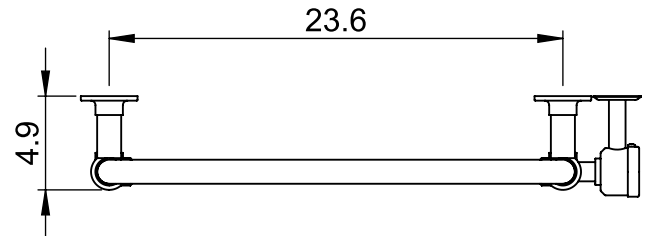

## 38.2x26.6

Height: 38.2  
 Width: 26.6  
 Depth: 4.9  
 Weight HO: lbs (kg)  
 EO: lbs (kg)

Tube  $\phi$ : 1.25 + 1.0  
 Output @ 50°C  $\Delta$  T: n/a  
 Elec. element if specified: 200  
 Pipe Centres: n/a

All dimensions in inches

Manufactured from ISO/CEN CuZn36As (BS CZ126) brass tube

inches	mm
38.2	970
26.6	675
4.9	125
20.7	525
3.0	75
23.6	600
3.9	100

Vogue UK Ltd. reserve the right to alter specifications without prior notice.  
 ALL MEASUREMENTS ARE NOMINAL DIMENSIONS ONLY, AND ARE NOT BINDING.