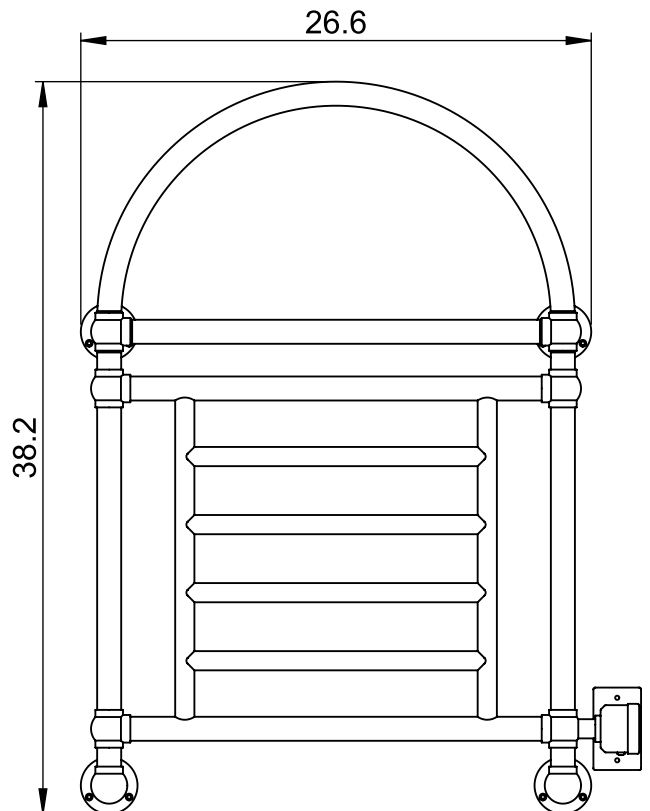

## 38.2x26.6

Height: 38.2  
 Width: 26.6  
 Depth: 4.9  
 Weight HO: lbs (kg)  
 EO: lbs (kg)

Tube  $\phi$ : 1.25 + 1.0  
 Output @ 50°C  $\Delta$  T: n/a  
 Elec. element if specified: 200  
 Pipe Centres: n/a

All dimensions in inches

Manufactured from ISO/CEN CuZn36As (BS CZ126) brass tube

inches	mm
38.2	970
26.6	675
4.9	125
20.7	525
3.0	75
23.6	600
3.9	100

Vogue UK Ltd. reserve the right to alter specifications without prior notice.  
 ALL MEASUREMENTS ARE NOMINAL DIMENSIONS ONLY, AND ARE NOT BINDING.

SCALE 1:10