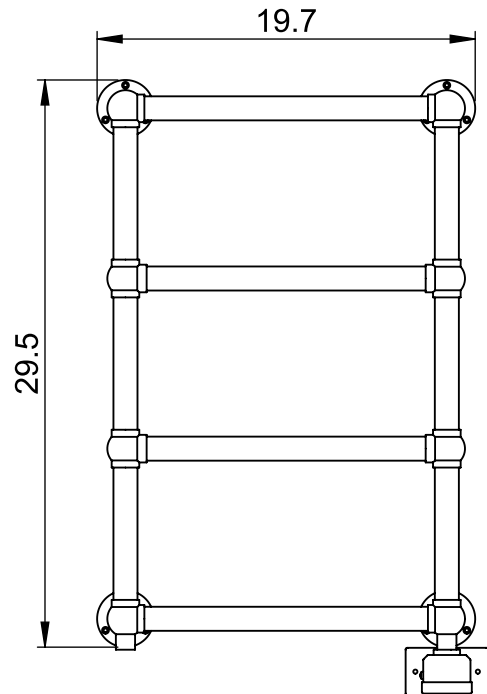

LG010A-BR

29.5x19.7

Height: 29.5
 Width: 19.7
 Depth: 4.9
 Weight HO: lbs (kg)
 EO: lbs (kg)

Tube ϕ : 1.25
 Output @ 50°C Δ T: n/a
 Elec. element if specified: 100
 Pipe Centres: n/a

All dimensions in inches

Manufactured from ISO/CEN CuZn36As (BS CZ126) brass tube

inches	mm
29.5	750
19.7	500
4.9	125
26.6	675
16.7	425
3.9	100

Vogue UK Ltd. reserve the right to alter specifications without prior notice.
 ALL MEASUREMENTS ARE NOMINAL DIMENSIONS ONLY, AND ARE NOT BINDING.