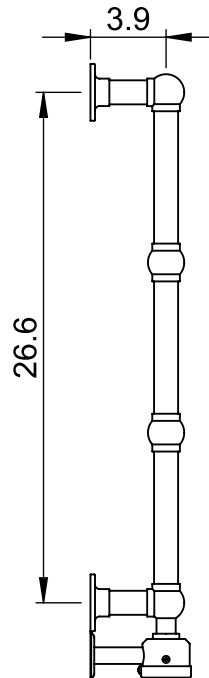

LG010A-BR

29.5x19.7

Height: 29.5
 Width: 19.7
 Depth: 4.9
 Weight HO: lbs (kg)
 EO: lbs (kg)

Tube ϕ : 1.25
 Output @ 50°C Δ T: n/a
 Elec. element if specified: 100
 Pipe Centres: n/a

All dimensions in inches

Manufactured from ISO/CEN CuZn36As (BS CZ126) brass tube

inches	mm
29.5	750
19.7	500
4.9	125
26.6	675
16.7	425
3.9	100

Vogue UK Ltd. reserve the right to alter specifications without prior notice.
 ALL MEASUREMENTS ARE NOMINAL DIMENSIONS ONLY, AND ARE NOT BINDING.