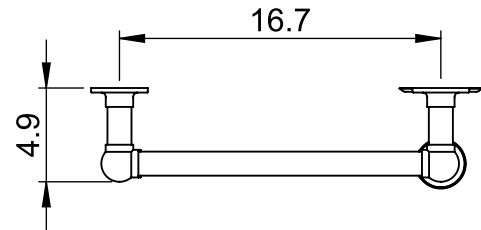

LG010A-BR

29.5x19.7

Height: 29.5
 Width: 19.7
 Depth: 4.9
 Weight HO: lbs (kg)
 EO: lbs (kg)

Tube ϕ : 1.25
 Output @ 50°C Δ T: n/a
 Elec. element if specified: 100
 Pipe Centres: n/a

All dimensions in inches

Manufactured from ISO/CEN CuZn36As (BS CZ126) brass tube

inches	mm
29.5	750
19.7	500
4.9	125
26.6	675
16.7	425
3.9	100

Vogue UK Ltd. reserve the right to alter specifications without prior notice.
 ALL MEASUREMENTS ARE NOMINAL DIMENSIONS ONLY, AND ARE NOT BINDING.