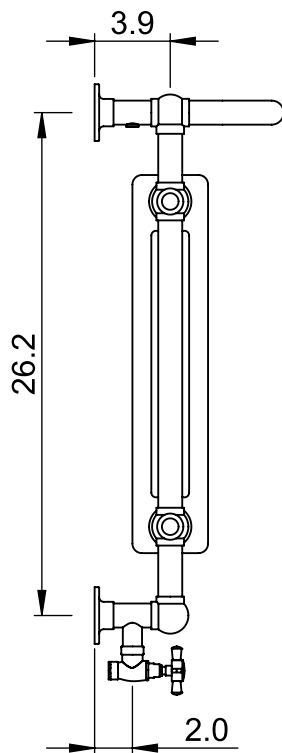

LG005B-BR

29.1x26.6

Height: 29.1

Width: 26.6

Depth: 9.8

Weight HO: 20.9lbs (9.5kg)

EO: 29.8lbs (13.5kg)

Tube ϕ : 1.25

Output @ 50°C Δ T: 541

Elec. element if specified: n/a

Pipe Centres: 23.6

All dimensions in inches

Manufactured from ISO/CEN CuZn36As (BS CZ126) brass tube

inches	mm
29.1	740
26.6	675
9.8	250
26.2	665
23.6	600
3.9	100
2.0	50

Vogue UK Ltd. reserve the right to alter specifications without prior notice.
ALL MEASUREMENTS ARE NOMINAL DIMENSIONS ONLY, AND ARE NOT BINDING.

SCALE 1:10

VOGUE

TOWEL DRYERS

175 Memorial Drive Unit C
Shrewsbury MA 01545 USA
Tel: 508 887 8771 Fax: 508 887 8774
e-mail: info@vogueuk.com www.vogueuk.com