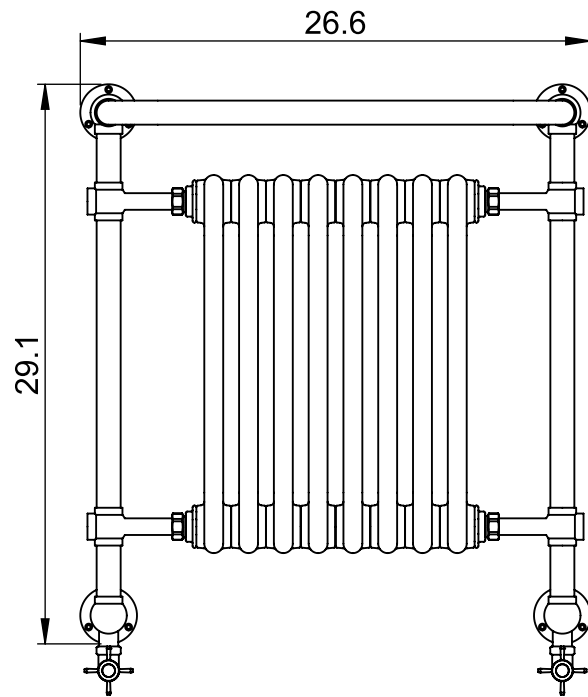

LG005B-BR

29.1x26.6

Height: 29.1

Width: 26.6

Depth: 9.8

Weight HO: 20.9lbs (9.5kg)

EO: 29.8lbs (13.5kg)

Tube ϕ : 1.25

Output @ 50°C Δ T: 541

Elec. element if specified: n/a

Pipe Centres: 23.6

All dimensions in inches

Manufactured from ISO/CEN CuZn36As (BS CZ126) brass tube

inches	mm
29.1	740
26.6	675
9.8	250
26.2	665
23.6	600
3.9	100
2.0	50

Vogue UK Ltd. reserve the right to alter specifications without prior notice.
ALL MEASUREMENTS ARE NOMINAL DIMENSIONS ONLY, AND ARE NOT BINDING.

SCALE 1:10

VOGUE

TOWEL DRYERS

175 Memorial Drive Unit C
Shrewsbury MA 01545 USA
Tel: 508 887 8771 Fax: 508 887 8774
e-mail: info@vogueuk.com www.vogueuk.com