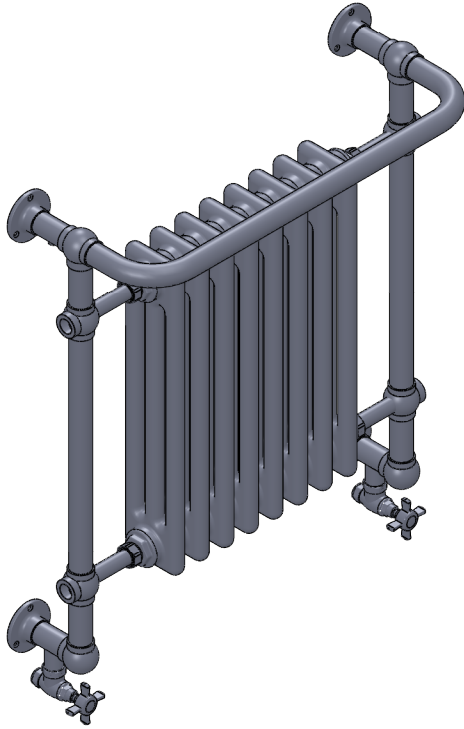

LG005B-BR

29.1x26.6

Height: 29.1

Width: 26.6

Depth: 9.8

Weight HO: 20.9lbs (9.5kg)

EO: 29.8lbs (13.5kg)

Tube ϕ : 1.25

Output @ 50°C Δ T: 541

Elec. element if specified: n/a

Pipe Centres: 23.6

All dimensions in inches

Manufactured from ISO/CEN CuZn36As (BS CZ126) brass tube

inches	mm
29.1	740
26.6	675
9.8	250
26.2	665
23.6	600
3.9	100
2.0	50