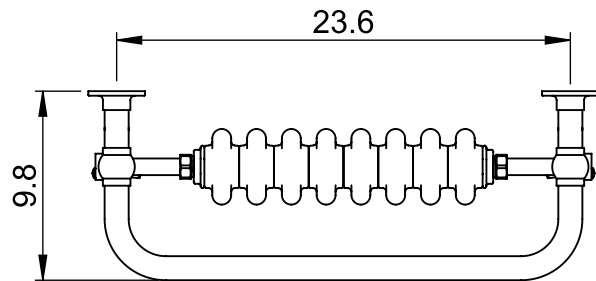

LG005B-BR

29.1x26.6

Height: 29.1

Width: 26.6

Depth: 9.8

Weight HO: 20.9lbs (9.5kg)

EO: 29.8lbs (13.5kg)

Tube ϕ : 1.25

Output @ 50°C Δ T: 541

Elec. element if specified: n/a

Pipe Centres: 23.6

All dimensions in inches

Manufactured from ISO/CEN CuZn36As (BS CZ126) brass tube

inches	mm
29.1	740
26.6	675
9.8	250
26.2	665
23.6	600
3.9	100
2.0	50