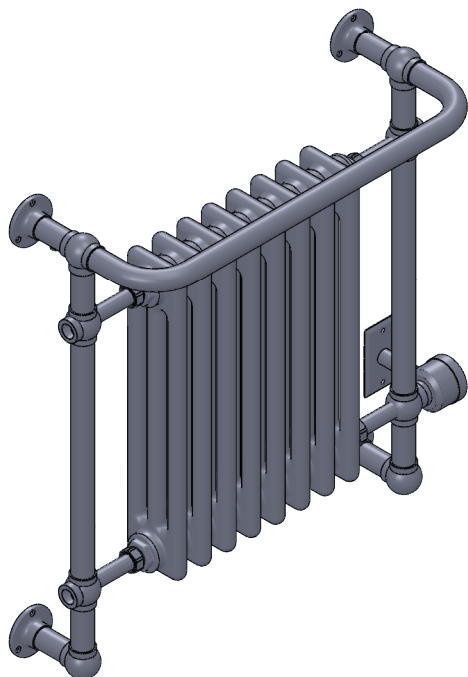

LG005B-BR

29.1x26.6

Height: 29.1

Width: 26.6

Depth: 9.8

Weight HO: 20.9lbs (9.5kg)

EO: 29.8lbs (13.5kg)

Tube ϕ : 1.25

Output @ 50°C Δ T: n/a

Elec. element if specified: 400

Pipe Centres: n/a

All dimensions in inches

Manufactured from ISO/CEN CuZn36As (BS CZ126) brass tube

inches	mm
29.1	740
26.6	675
9.8	250
26.2	665
23.6	600
3.9	100
4.6	117