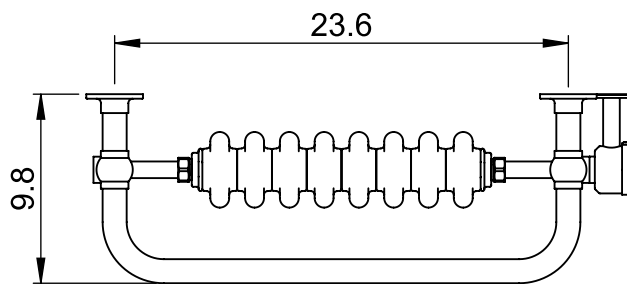

LG005B-BR

29.1x26.6

Height: 29.1

Width: 26.6

Depth: 9.8

Weight HO: 20.9lbs (9.5kg)

EO: 29.8lbs (13.5kg)

Tube ϕ : 1.25

Output @ 50°C Δ T: n/a

Elec. element if specified: 400

Pipe Centres: n/a

All dimensions in inches

Manufactured from ISO/CEN CuZn36As (BS CZ126) brass tube

inches	mm
29.1	740
26.6	675
9.8	250
26.2	665
23.6	600
3.9	100
4.6	117