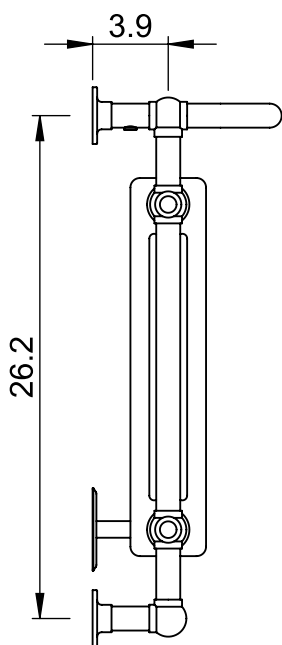

LG005B-BR

29.1x26.6

Height: 29.1

Width: 26.6

Depth: 9.8

Weight HO: 20.9lbs (9.5kg)

EO: 29.8lbs (13.5kg)

Tube ϕ : 1.25

Output @ 50°C Δ T: n/a

Elec. element if specified: 400

Pipe Centres: n/a

All dimensions in inches

Manufactured from ISO/CEN CuZn36As (BS CZ126) brass tube

inches	mm
29.1	740
26.6	675
9.8	250
26.2	665
23.6	600
3.9	100
4.6	117

Vogue UK Ltd. reserve the right to alter specifications without prior notice.
ALL MEASUREMENTS ARE NOMINAL DIMENSIONS ONLY, AND ARE NOT BINDING.

SCALE 1:10

VOGUE

TOWEL DRYERS

175 Memorial Drive Unit C
Shrewsbury MA 01545 USA
Tel: 508 887 8771 Fax: 508 887 8774
e-mail: info@vogueuk.com www.vogueuk.com