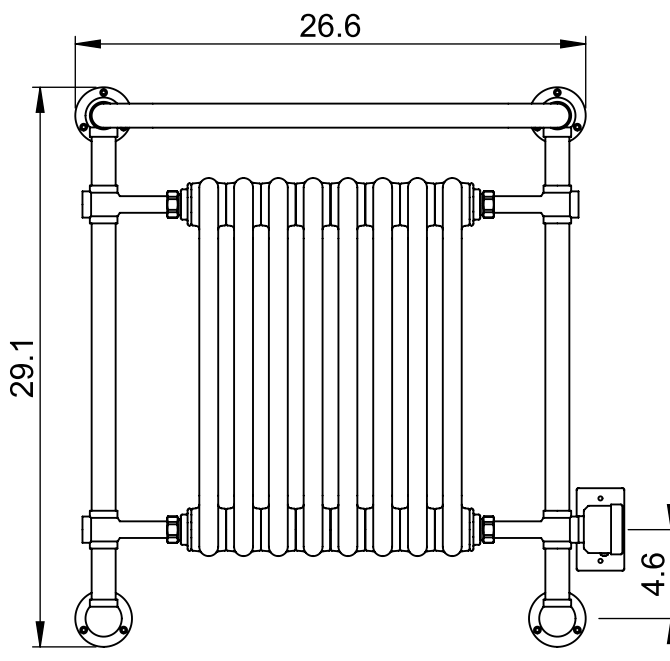

LG005B-BR

29.1x26.6

Height: 29.1

Width: 26.6

Depth: 9.8

Weight HO: 20.9lbs (9.5kg)

EO: 29.8lbs (13.5kg)

Tube ϕ : 1.25

Output @ 50°C Δ T: n/a

Elec. element if specified: 400

Pipe Centres: n/a

All dimensions in inches

Manufactured from ISO/CEN CuZn36As (BS CZ126) brass tube

inches	mm
29.1	740
26.6	675
9.8	250
26.2	665
23.6	600
3.9	100
4.6	117