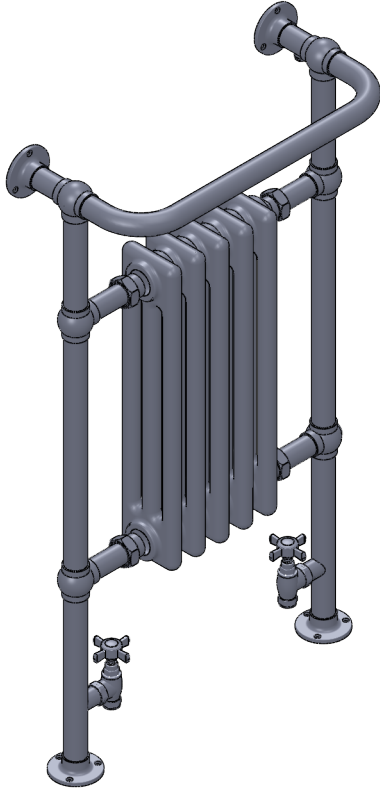

# LG004C-MS

## 37.9x21.2

Height: 37.9  
 Width: 21.2  
 Depth: 9.1  
 Weight HO: 32.0lbs (14.5kg)  
 EO: 47.4lbs (21.5kg)

Tube  $\phi$ : 1.25  
 Output @ 50° C  $\Delta$  T: 392  
 Elec. element if specified: n/a  
 Face-Face Connections: 15.5

All dimensions in inches

Manufactured from Mild Steel

inches	mm
37.9	963
21.2	538
9.1	230
24.3	616
12.2	311
18.2	462
3.6	92
15.5	393
4.1	104

Vogue UK Ltd. reserve the right to alter specifications without prior notice.  
 ALL MEASUREMENTS ARE NOMINAL DIMENSIONS ONLY, AND ARE NOT BINDING.

**SCALE 1:10**