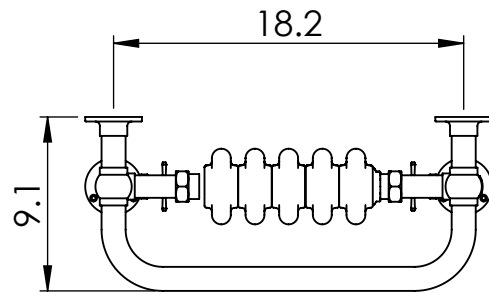

## 37.9x21.2

Height: 37.9  
 Width: 21.2  
 Depth: 9.1  
 Weight HO: 32.0lbs (14.5kg)  
 EO: 47.4lbs (21.5kg)

Tube  $\phi$ : 1.25  
 Output @ 50° C  $\Delta$  T: 392  
 Elec. element if specified: n/a  
 Face-Face Connections: 15.5

All dimensions in inches

Manufactured from Mild Steel

inches	mm
37.9	963
21.2	538
9.1	230
24.3	616
12.2	311
18.2	462
3.6	92
15.5	393
4.1	104

Vogue UK Ltd. reserve the right to alter specifications without prior notice.  
 ALL MEASUREMENTS ARE NOMINAL DIMENSIONS ONLY, AND ARE NOT BINDING.

**SCALE 1:10**