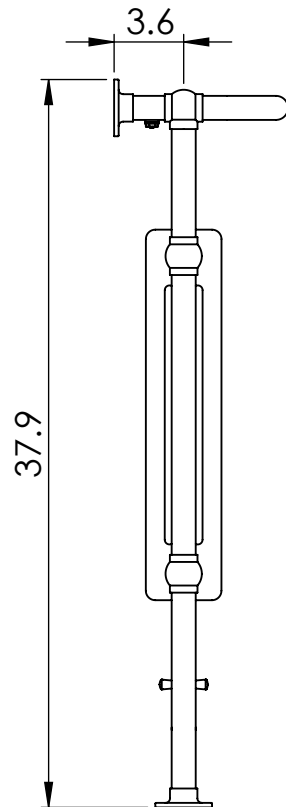

# LG004C-MS

## 37.9x21.2

Height: 37.9  
 Width: 21.2  
 Depth: 9.1  
 Weight HO: 32.0lbs (14.5kg)  
 EO: 47.4lbs (21.5kg)

Tube  $\phi$ : 1.25  
 Output @ 50° C  $\Delta$  T: 392  
 Elec. element if specified: n/a  
 Face-Face Connections: 15.5

All dimensions in inches

Manufactured from Mild Steel

inches	mm
37.9	963
21.2	538
9.1	230
24.3	616
12.2	311
18.2	462
3.6	92
15.5	393
4.1	104

Vogue UK Ltd. reserve the right to alter specifications without prior notice.  
 ALL MEASUREMENTS ARE NOMINAL DIMENSIONS ONLY, AND ARE NOT BINDING.

**SCALE 1:10**