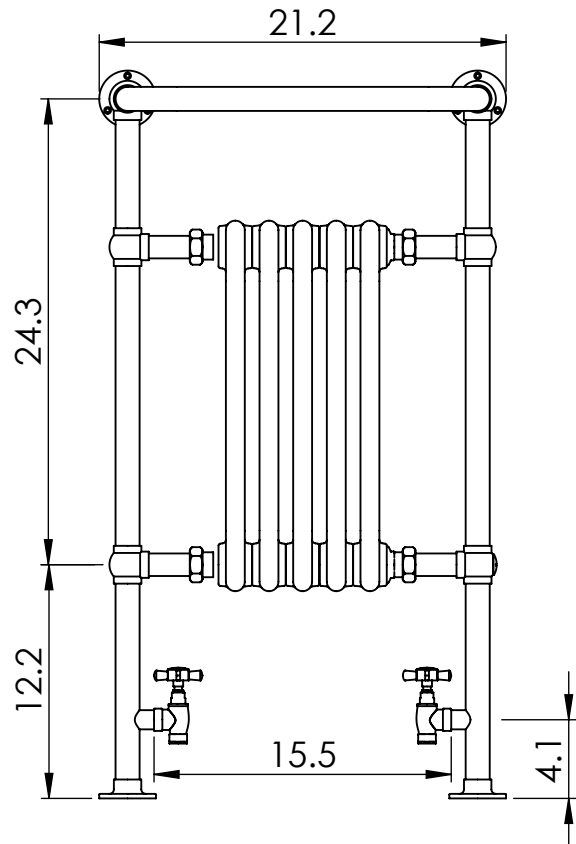

## 37.9x21.2

Height: 37.9  
 Width: 21.2  
 Depth: 9.1  
 Weight HO: 32.0lbs (14.5kg)  
 EO: 47.4lbs (21.5kg)

Tube  $\phi$ : 1.25  
 Output @ 50° C  $\Delta$  T: 392  
 Elec. element if specified: n/a  
 Face-Face Connections: 15.5

All dimensions in inches

Manufactured from Mild Steel

inches	mm
37.9	963
21.2	538
9.1	230
24.3	616
12.2	311
18.2	462
3.6	92
15.5	393
4.1	104

Vogue UK Ltd. reserve the right to alter specifications without prior notice.  
 ALL MEASUREMENTS ARE NOMINAL DIMENSIONS ONLY, AND ARE NOT BINDING.

**SCALE 1:10**