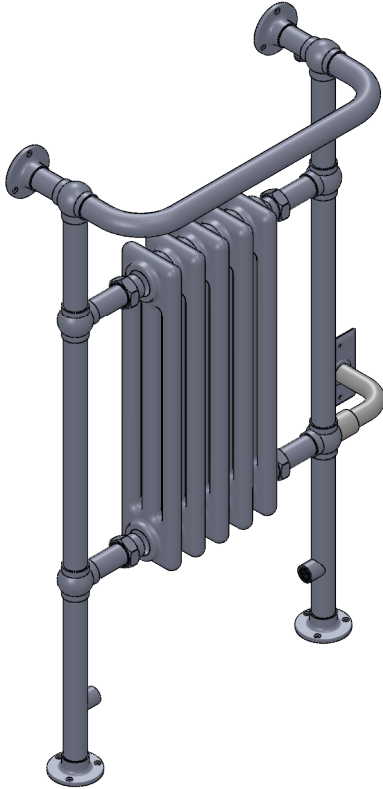

LG004C-MS

37.9x21.2

Height: 37.9
 Width: 21.2
 Depth: 9.1
 Weight HO: 32.0lbs (14.5kg)
 EO: 47.4lbs (21.5kg)

Tube ϕ : 1.25
 Output @ 50° C Δ T: n/a
 Elec. element if specified: 200
 Face-Face Connections: 15.5

All dimensions in inches

Manufactured from Mild Steel

inches	mm
37.9	963
21.2	538
9.1	230
24.3	616
12.2	311
18.2	462
3.6	92
15.5	393
4.1	104

Vogue UK Ltd. reserve the right to alter specifications without prior notice.
 ALL MEASUREMENTS ARE NOMINAL DIMENSIONS ONLY, AND ARE NOT BINDING.