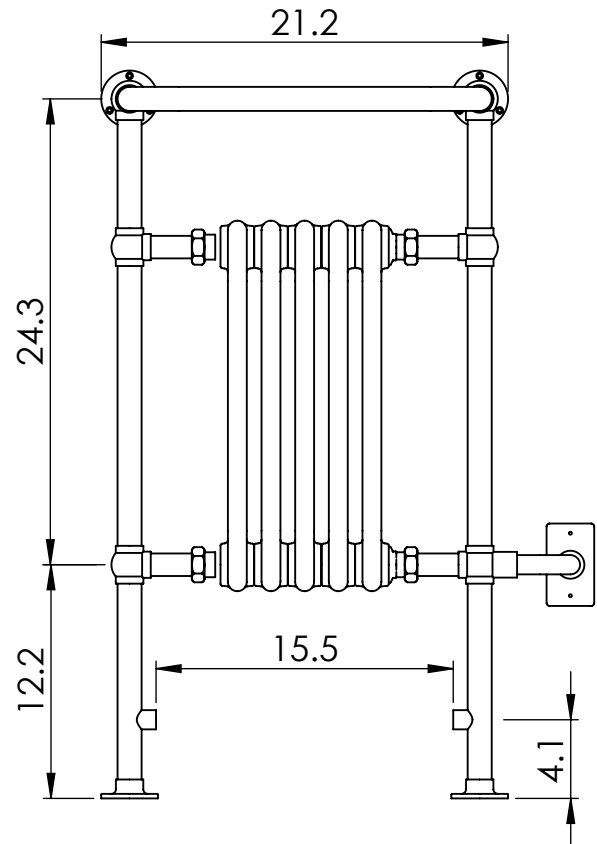

LG004C-MS

37.9x21.2

Height: 37.9
 Width: 21.2
 Depth: 9.1
 Weight HO: 32.0lbs (14.5kg)
 EO: 47.4lbs (21.5kg)

Tube ϕ : 1.25
 Output @ 50° C Δ T: n/a
 Elec. element if specified: 200
 Face-Face Connections: 15.5

All dimensions in inches

Manufactured from Mild Steel

inches	mm
37.9	963
21.2	538
9.1	230
24.3	616
12.2	311
18.2	462
3.6	92
15.5	393
4.1	104

Vogue UK Ltd. reserve the right to alter specifications without prior notice.
 ALL MEASUREMENTS ARE NOMINAL DIMENSIONS ONLY, AND ARE NOT BINDING.