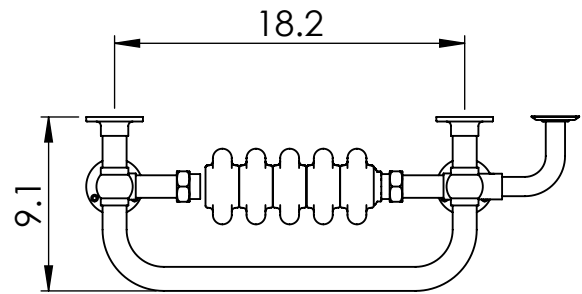

LG004C-MS

37.9x21.2

Height: 37.9
 Width: 21.2
 Depth: 9.1
 Weight HO: 32.0lbs (14.5kg)
 EO: 47.4lbs (21.5kg)

Tube ϕ : 1.25
 Output @ 50° C Δ T: n/a
 Elec. element if specified: 200
 Face-Face Connections: 15.5

All dimensions in inches

Manufactured from Mild Steel

inches	mm
37.9	963
21.2	538
9.1	230
24.3	616
12.2	311
18.2	462
3.6	92
15.5	393
4.1	104

Vogue UK Ltd. reserve the right to alter specifications without prior notice.
 ALL MEASUREMENTS ARE NOMINAL DIMENSIONS ONLY, AND ARE NOT BINDING.