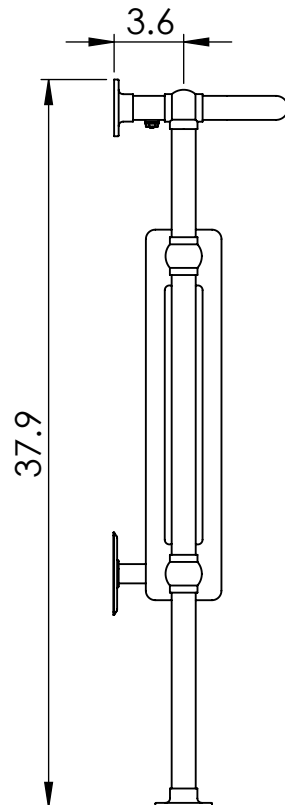

LG004C-MS

37.9x21.2

Height: 37.9
 Width: 21.2
 Depth: 9.1
 Weight HO: 32.0lbs (14.5kg)
 EO: 47.4lbs (21.5kg)

Tube ϕ : 1.25
 Output @ 50° C Δ T: n/a
 Elec. element if specified: 200
 Face-Face Connections: 15.5

All dimensions in inches

Manufactured from Mild Steel

inches	mm
37.9	963
21.2	538
9.1	230
24.3	616
12.2	311
18.2	462
3.6	92
15.5	393
4.1	104

Vogue UK Ltd. reserve the right to alter specifications without prior notice.
 ALL MEASUREMENTS ARE NOMINAL DIMENSIONS ONLY, AND ARE NOT BINDING.