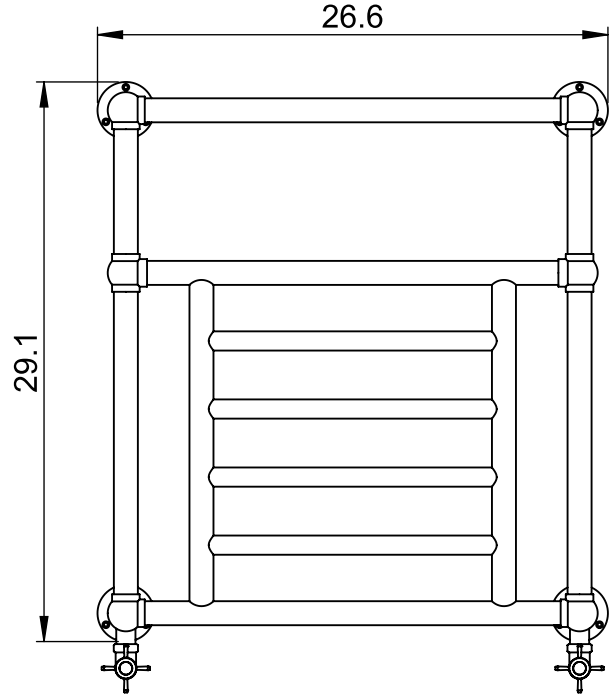

LG003D

29.1x26.6

Height: 29.1

Width: 26.6

Depth: 4.9

Weight HO: 16.5lbs (7.5kg)

EO: 29.8lbs (13.5kg)

Tube ϕ : 1.25 + 1.0

Output @ 50°C Δ T: 290

Elec. element if specified: n/a

Pipe Centres: 23.6

All dimensions in inches

Manufactured from ISO/CEN CuZn36As (BS CZ126) brass tube

inches	mm
29.1	740
26.6	675
4.9	125
26.2	665
23.6	600
3.9	100
2.0	50