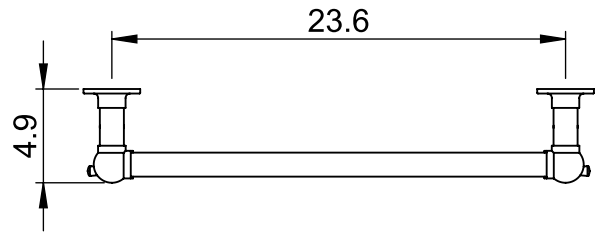

LG003D

29.1x26.6

Height: 29.1

Width: 26.6

Depth: 4.9

Weight HO: 16.5lbs (7.5kg)

EO: 29.8lbs (13.5kg)

Tube ϕ : 1.25 + 1.0

Output @ 50°C Δ T: 290

Elec. element if specified: n/a

Pipe Centres: 23.6

All dimensions in inches

Manufactured from ISO/CEN CuZn36As (BS CZ126) brass tube

inches	mm
29.1	740
26.6	675
4.9	125
26.2	665
23.6	600
3.9	100
2.0	50