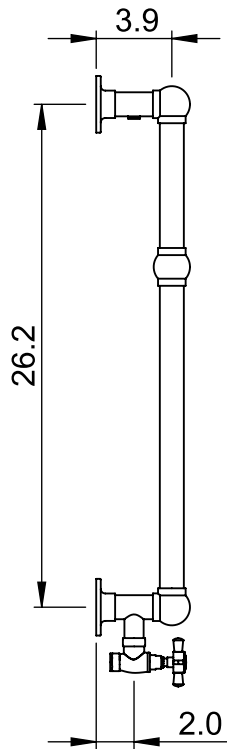

LG003D

29.1x26.6

Height: 29.1

Width: 26.6

Depth: 4.9

Weight HO: 16.5lbs (7.5kg)

EO: 29.8lbs (13.5kg)

Tube ϕ : 1.25 + 1.0

Output @ 50°C Δ T: 290

Elec. element if specified: n/a

Pipe Centres: 23.6

All dimensions in inches

Manufactured from ISO/CEN CuZn36As (BS CZ126) brass tube

inches	mm
29.1	740
26.6	675
4.9	125
26.2	665
23.6	600
3.9	100
2.0	50

Vogue UK Ltd. reserve the right to alter specifications without prior notice.
ALL MEASUREMENTS ARE NOMINAL DIMENSIONS ONLY, AND ARE NOT BINDING.

SCALE 1:10

VOGUE

TOWEL DRYERS

175 Memorial Drive Unit C
Shrewsbury MA 01545 USA
Tel: 508 887 8771 Fax: 508 887 8774
e-mail: info@vogueuk.com www.vogueuk.com