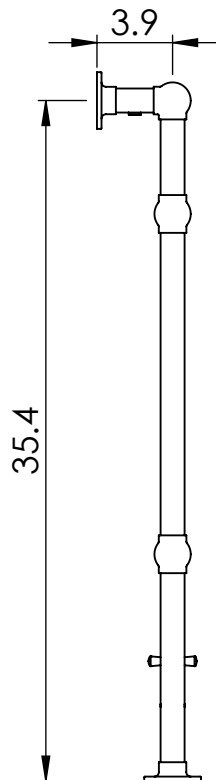

LG003A

37.0x26.6

Height: 37.0

Width: 26.6

Depth: 5.4

Weight HO: 14.3lbs (6.5kg)

EO: 29.8lbs (13.5kg)

Tube ϕ : 1.25 + 1.0

Output @ 50°C Δ T: 290

Elec. element if specified: n/a

Face-Face Connections: 20.4

All dimensions in inches

Manufactured from ISO/CEN CuZn36As (BS CZ126) brass tube

inches	mm
37.0	938
26.6	675
5.4	138
35.4	900
23.6	600
3.9	100
20.4	518
3.9	100

Vogue UK Ltd. reserve the right to alter specifications without prior notice.
ALL MEASUREMENTS ARE NOMINAL DIMENSIONS ONLY, AND ARE NOT BINDING.

SCALE 1:10

VOGUE

TOWEL DRYERS

175 Memorial Drive Unit C
Shrewsbury MA 01545 USA
Tel: 508 887 8771 Fax: 508 887 8774
e-mail: info@vogueuk.com www.vogueuk.com