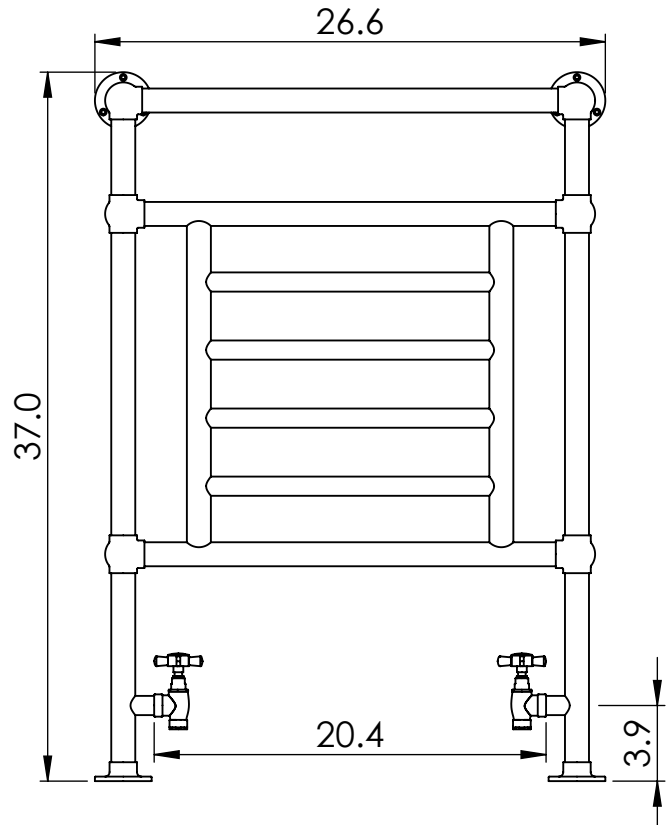

LG003A

37.0x26.6

Height: 37.0

Width: 26.6

Depth: 5.4

Weight HO: 14.3lbs (6.5kg)

EO: 29.8lbs (13.5kg)

Tube ϕ : 1.25 + 1.0

Output @ 50°C Δ T: 290

Elec. element if specified: n/a

Face-Face Connections: 20.4

All dimensions in inches

Manufactured from ISO/CEN CuZn36As (BS CZ126) brass tube

inches	mm
37.0	938
26.6	675
5.4	138
35.4	900
23.6	600
3.9	100
20.4	518
3.9	100