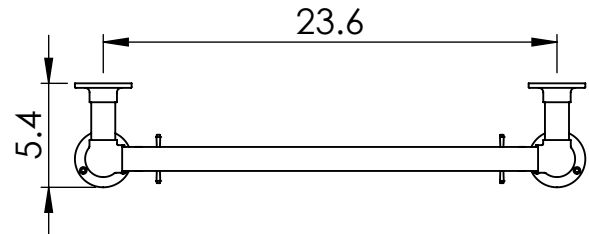

LG003A

37.0x26.6

Height: 37.0

Width: 26.6

Depth: 5.4

Weight HO: 14.3lbs (6.5kg)

EO: 29.8lbs (13.5kg)

Tube ϕ : 1.25 + 1.0

Output @ 50°C Δ T: 290

Elec. element if specified: n/a

Face-Face Connections: 20.4

All dimensions in inches

Manufactured from ISO/CEN CuZn36As (BS CZ126) brass tube

inches	mm
37.0	938
26.6	675
5.4	138
35.4	900
23.6	600
3.9	100
20.4	518
3.9	100