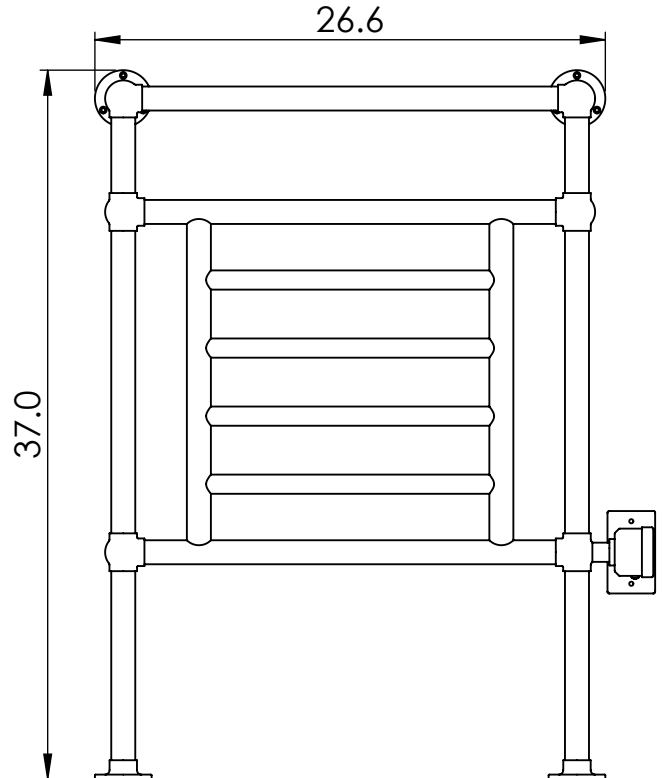

LG003A

37.0x26.6

Height: 37.0
 Width: 26.6
 Depth: 5.4
 Weight HO: 14.3lbs (6.5kg)
 EO: 29.8lbs (13.5kg)

Tube ϕ : 1.25 + 1.0
 Output @ 50°C Δ T: n/a
 Elec. element if specified: 125
 Face-Face Connections: n/a

All dimensions in inches

Manufactured from ISO/CEN CuZn36As (BS CZ126) brass tube

inches	mm
37.0	938
26.6	675
5.4	138
23.6	600
11.8	300
23.6	600
3.9	100

Vogue UK Ltd. reserve the right to alter specifications without prior notice.
 ALL MEASUREMENTS ARE NOMINAL DIMENSIONS ONLY, AND ARE NOT BINDING.