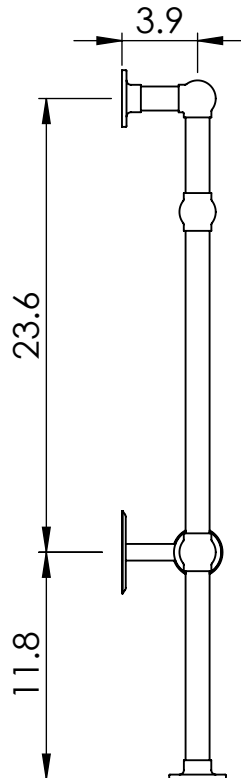

LG003A

37.0x26.6

Height: 37.0
 Width: 26.6
 Depth: 5.4
 Weight HO: 14.3lbs (6.5kg)
 EO: 29.8lbs (13.5kg)

Tube ϕ : 1.25 + 1.0
 Output @ 50°C Δ T: n/a
 Elec. element if specified: 125
 Face-Face Connections: n/a

All dimensions in inches

Manufactured from ISO/CEN CuZn36As (BS CZ126) brass tube

inches	mm
37.0	938
26.6	675
5.4	138
23.6	600
11.8	300
23.6	600
3.9	100

Vogue UK Ltd. reserve the right to alter specifications without prior notice.
 ALL MEASUREMENTS ARE NOMINAL DIMENSIONS ONLY, AND ARE NOT BINDING.