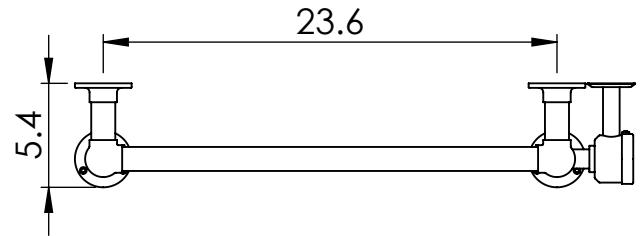

LG003A

37.0x26.6

Height: 37.0
 Width: 26.6
 Depth: 5.4
 Weight HO: 14.3lbs (6.5kg)
 EO: 29.8lbs (13.5kg)

Tube ϕ : 1.25 + 1.0
 Output @ 50°C Δ T: n/a
 Elec. element if specified: 125
 Face-Face Connections: n/a

All dimensions in inches

Manufactured from ISO/CEN CuZn36As (BS CZ126) brass tube

inches	mm
37.0	938
26.6	675
5.4	138
23.6	600
11.8	300
23.6	600
3.9	100

Vogue UK Ltd. reserve the right to alter specifications without prior notice.
 ALL MEASUREMENTS ARE NOMINAL DIMENSIONS ONLY, AND ARE NOT BINDING.