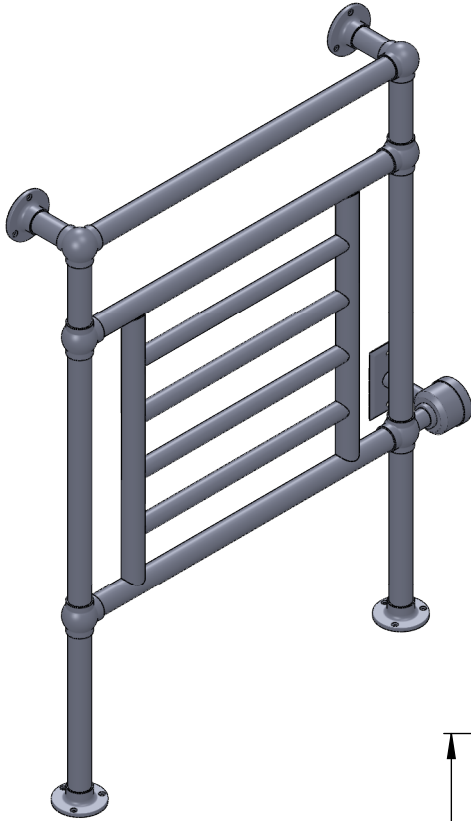

LG003A

37.0x26.6

Height: 37.0
 Width: 26.6
 Depth: 5.4
 Weight HO: 14.3lbs (6.5kg)
 EO: 29.8lbs (13.5kg)

Tube ϕ : 1.25 + 1.0
 Output @ 50°C Δ T: n/a
 Elec. element if specified: 125
 Face-Face Connections: n/a

All dimensions in inches

Manufactured from ISO/CEN CuZn36As (BS CZ126) brass tube

inches	mm
37.0	938
26.6	675
5.4	138
23.6	600
11.8	300
23.6	600
3.9	100

Vogue UK Ltd. reserve the right to alter specifications without prior notice.
 ALL MEASUREMENTS ARE NOMINAL DIMENSIONS ONLY, AND ARE NOT BINDING.