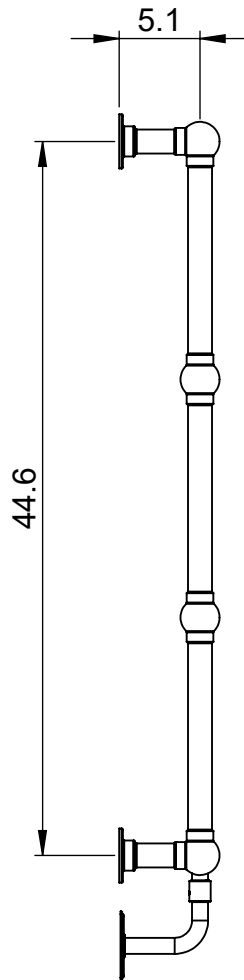

# Hadley-48.0x24.0

Height: 48.0  
Width: 24.0  
Depth: 6.25  
Weight HO: kg  
EO: kg

Tube  $\phi$ : 1.5  
Pipe Centres: 20.6  
Elec. element if specified: 150  
Output @ 50°C  $\Delta$ T Watts: N/A  
BTUs: N/A

All dimensions in inches

Manufactured from ISO/CEN CuZn36As (BS126) brass tube

Vogue UK Ltd. reserve the right to alter specifications without prior notice.  
ALL MEASUREMENTS ARE NOMINAL DIMENSIONS ONLY, AND ARE NOT BINDING.