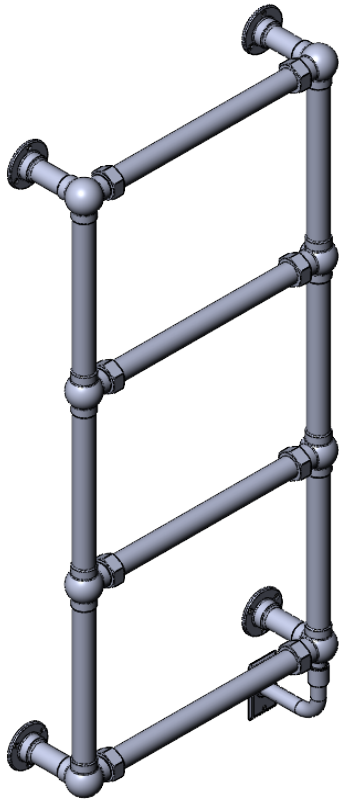

# Hadley-48.0x24.0

Height: 48.0  
Width: 24.0  
Depth: 6.25  
Weight HO: kg  
EO: kg

Tube  $\phi$ : 1.5  
Pipe Centres: 20.6  
Elec. element if specified: 150  
Output @ 50°C  $\Delta$ T Watts: N/A  
BTUs: N/A

All dimensions in inches

Manufactured from ISO/CEN CuZn36As (BS126) brass tube

Vogue UK Ltd. reserve the right to alter specifications without prior notice.  
ALL MEASUREMENTS ARE NOMINAL DIMENSIONS ONLY, AND ARE NOT BINDING.