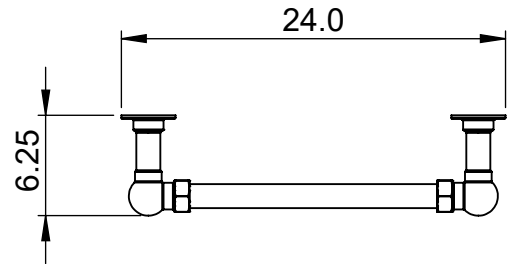

# Hadley-48.0x24.0

Height: 48.0  
Width: 24.0  
Depth: 6.25  
Weight HO: kg  
EO: kg

Tube  $\phi$ : 1.5  
Pipe Centres: 20.6  
Elec. element if specified: 150  
Output @ 50°C  $\Delta$ T Watts: N/A  
BTUs: N/A

All dimensions in inches

Manufactured from ISO/CEN CuZn36As (BS126) brass tube

Vogue UK Ltd. reserve the right to alter specifications without prior notice.  
ALL MEASUREMENTS ARE NOMINAL DIMENSIONS ONLY, AND ARE NOT BINDING.