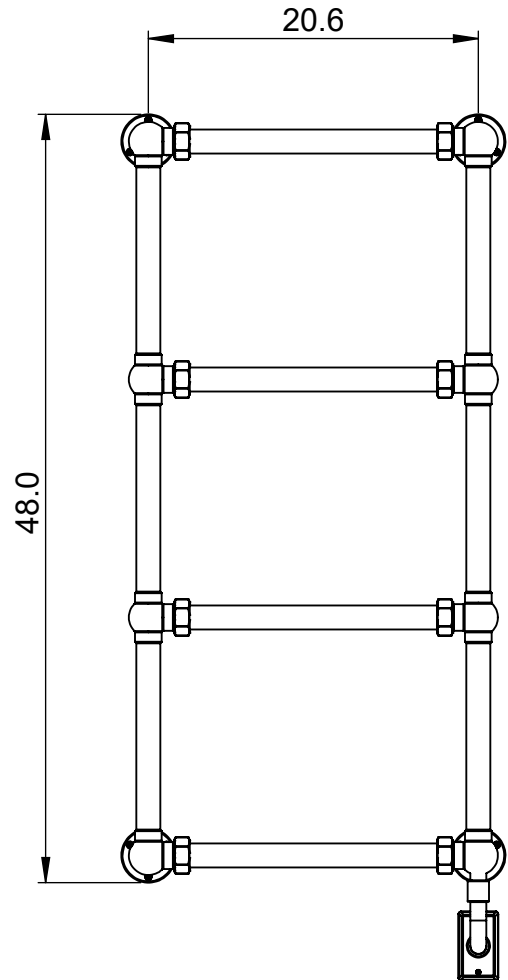

# Hadley-48.0x24.0

Height: 48.0  
Width: 24.0  
Depth: 6.25  
Weight HO: kg  
EO: kg

Tube  $\phi$ : 1.5  
Pipe Centres: 20.6  
Elec. element if specified: 150  
Output @ 50°C  $\Delta$ T Watts: N/A  
BTUs: N/A

All dimensions in inches

Manufactured from ISO/CEN CuZn36As (BS126) brass tube

Vogue UK Ltd. reserve the right to alter specifications without prior notice.  
ALL MEASUREMENTS ARE NOMINAL DIMENSIONS ONLY, AND ARE NOT BINDING.