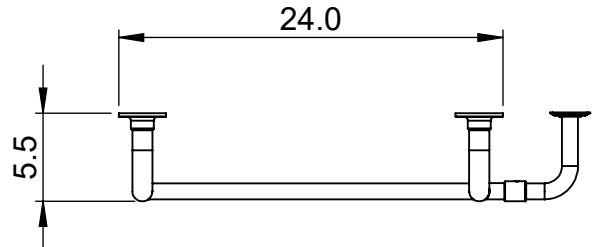

# EUC4C-48.0x24.0

Height: 48.0  
Width: 24.0  
Depth: 5.5  
Weight HO: kg  
EO: kg

Tube  $\phi$ : 1.25 + 1.0  
Pipe Centres: 21.0  
Elec. element if specified: 150  
Output @ 50°C  $\Delta$ T Watts: N/A  
BTUs: N/A

All dimensions in inches

Manufactured from ISO/CEN CuZn36As (BS CZ126) brass tube

Vogue UK Ltd. reserve the right to alter specifications without prior notice.  
ALL MEASUREMENTS ARE NOMINAL DIMENSIONS ONLY, AND ARE NOT BINDING.