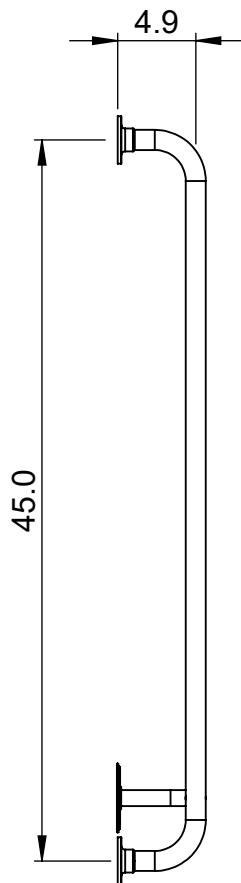

# EUC4C-48.0x24.0

Height: 48.0  
Width: 24.0  
Depth: 5.5  
Weight HO: kg  
EO: kg

Tube  $\phi$ : 1.25 + 1.0  
Pipe Centres: 21.0  
Elec. element if specified: 150  
Output @ 50°C  $\Delta$ T Watts: N/A  
BTUs: N/A

All dimensions in inches

Manufactured from ISO/CEN CuZn36As (BS CZ126) brass tube

Vogue UK Ltd. reserve the right to alter specifications without prior notice.  
ALL MEASUREMENTS ARE NOMINAL DIMENSIONS ONLY, AND ARE NOT BINDING.