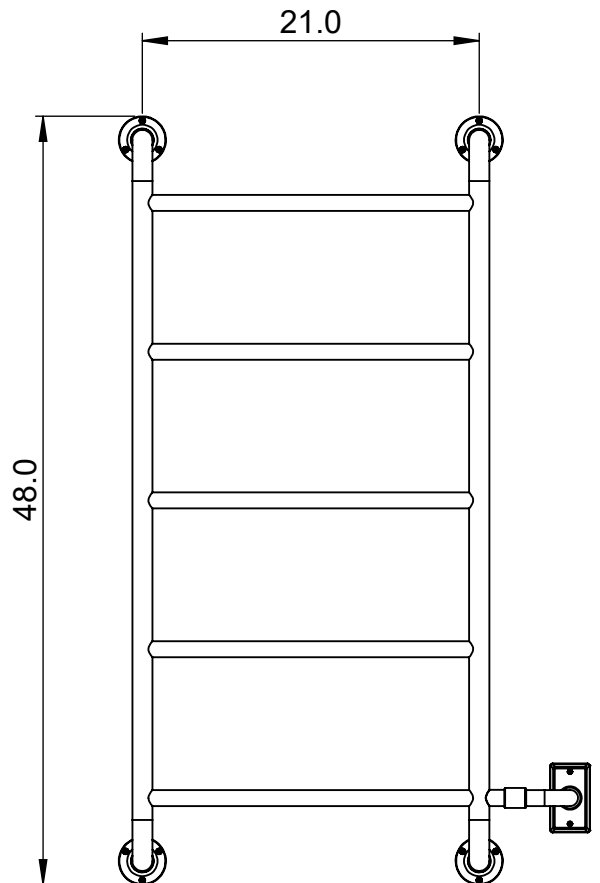

# EUC4C-48.0x24.0

Height: 48.0  
Width: 24.0  
Depth: 5.5  
Weight HO: kg  
EO: kg

Tube  $\phi$ : 1.25 + 1.0  
Pipe Centres: 21.0  
Elec. element if specified: 150  
Output @ 50°C  $\Delta$ T Watts: N/A  
BTUs: N/A

All dimensions in inches

Manufactured from ISO/CEN CuZn36As (BS CZ126) brass tube

Vogue UK Ltd. reserve the right to alter specifications without prior notice.  
ALL MEASUREMENTS ARE NOMINAL DIMENSIONS ONLY, AND ARE NOT BINDING.