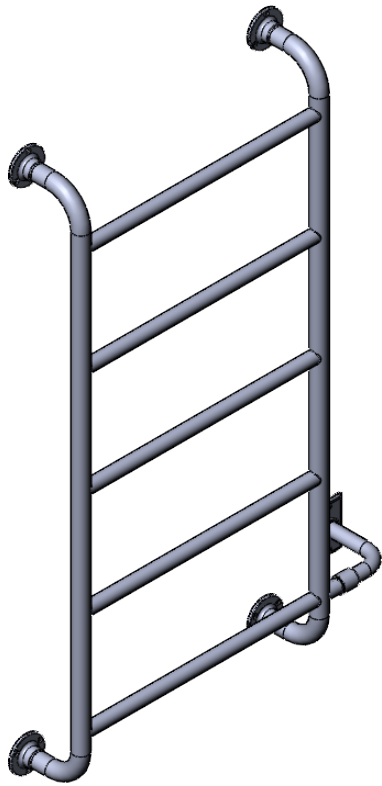

# EUC4C-48.0x24.0

Height: 48.0  
Width: 24.0  
Depth: 5.5  
Weight HO: kg  
EO: kg

Tube  $\phi$ : 1.25 + 1.0  
Pipe Centres: 21.0  
Elec. element if specified: 150  
Output @ 50°C  $\Delta$ T Watts: N/A  
BTUs: N/A

All dimensions in inches

Manufactured from ISO/CEN CuZn36As (BS CZ126) brass tube

Vogue UK Ltd. reserve the right to alter specifications without prior notice.  
ALL MEASUREMENTS ARE NOMINAL DIMENSIONS ONLY, AND ARE NOT BINDING.