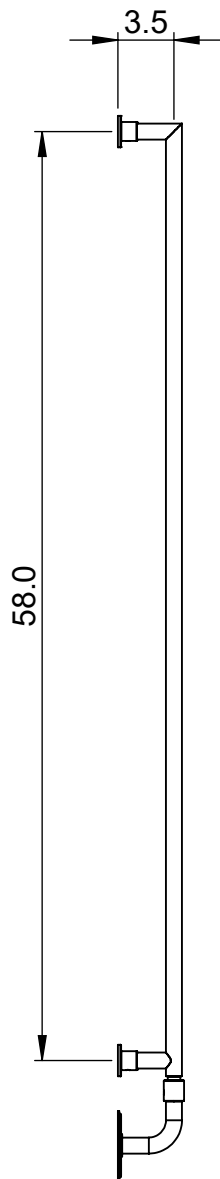

# EUC2D-60.0x20.0

## Mitred

Height: 60.0  
 Width: 20.0  
 Depth: 4.0  
 Weight HO: kg  
 EO: kg

Tube  $\phi$ : 1.0 + 0.9  
 Pipe Centres: 18.0  
 Elec. element if specified: 150  
 Output @ 50°C  $\Delta$ T Watts: N/A  
 BTUs: N/A

All dimensions in inches

Manufactured from ISO/CEN CuZn36As (BS CZ126) brass tube

Vogue UK Ltd. reserve the right to alter specifications without prior notice.  
 ALL MEASUREMENTS ARE NOMINAL DIMENSIONS ONLY, AND ARE NOT BINDING.