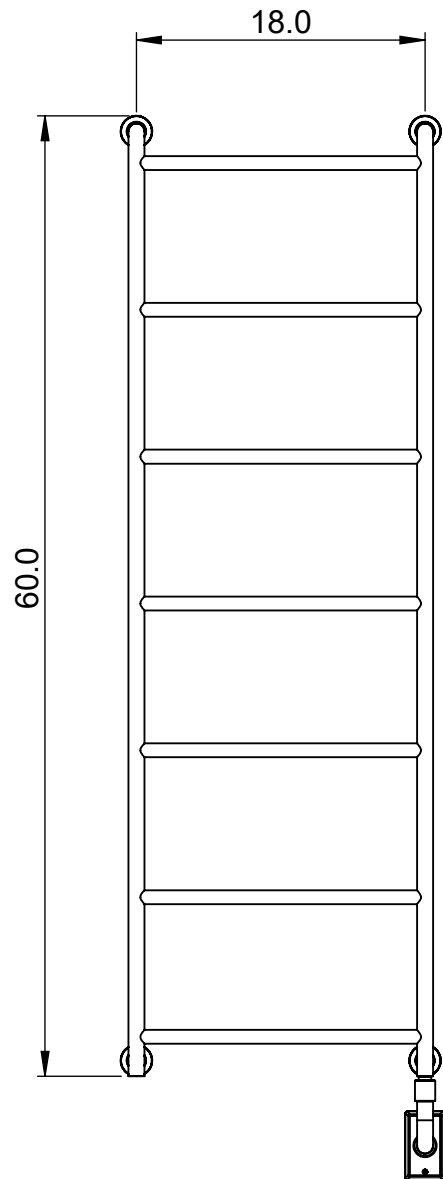

# EUC2D-60.0x20.0

## Mitred

Height: 60.0  
 Width: 20.0  
 Depth: 4.0  
 Weight HO: kg  
 EO: kg

Tube  $\phi$ : 1.0 + 0.9  
 Pipe Centres: 18.0  
 Elec. element if specified: 150  
 Output @ 50°C  $\Delta$ T Watts: N/A  
 BTUs: N/A

All dimensions in inches

Manufactured from ISO/CEN CuZn36As (BS CZ126) brass tube

Vogue UK Ltd. reserve the right to alter specifications without prior notice.  
 ALL MEASUREMENTS ARE NOMINAL DIMENSIONS ONLY, AND ARE NOT BINDING.