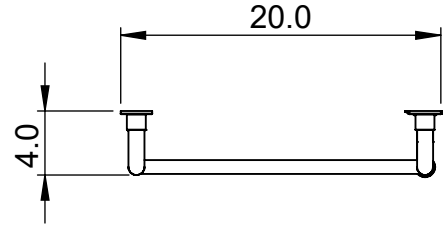

## Mitred

Height: 60.0  
 Width: 20.0  
 Depth: 4.0  
 Weight HO: kg  
 EO: kg

Tube  $\phi$ : 1.0 + 0.9  
 Pipe Centres: 18.0  
 Elec. element if specified: 150  
 Output @ 50°C  $\Delta$ T Watts: N/A  
 BTUs: N/A

All dimensions in inches

Manufactured from ISO/CEN CuZn36As (BS CZ126) brass tube

Vogue UK Ltd. reserve the right to alter specifications without prior notice.  
 ALL MEASUREMENTS ARE NOMINAL DIMENSIONS ONLY, AND ARE NOT BINDING.