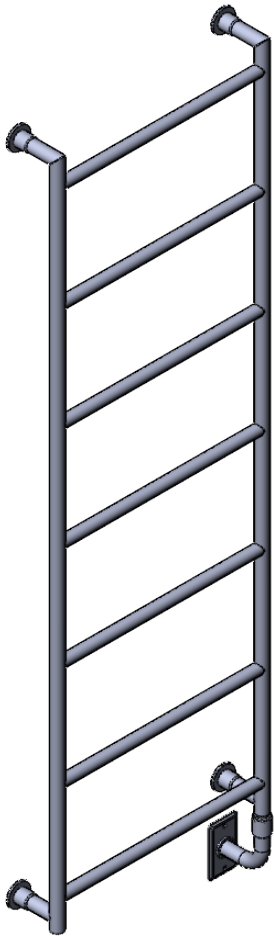

# EUC2D-60.0x20.0

## Mitred

Height: 60.0  
 Width: 20.0  
 Depth: 4.0  
 Weight HO: kg  
 EO: kg

Tube  $\phi$ : 1.0 + 0.9  
 Pipe Centres: 18.0  
 Elec. element if specified: 150  
 Output @ 50°C  $\Delta$ T Watts: N/A  
 BTUs: N/A

All dimensions in inches

Manufactured from ISO/CEN CuZn36As (BS CZ126) brass tube

Vogue UK Ltd. reserve the right to alter specifications without prior notice.  
 ALL MEASUREMENTS ARE NOMINAL DIMENSIONS ONLY, AND ARE NOT BINDING.