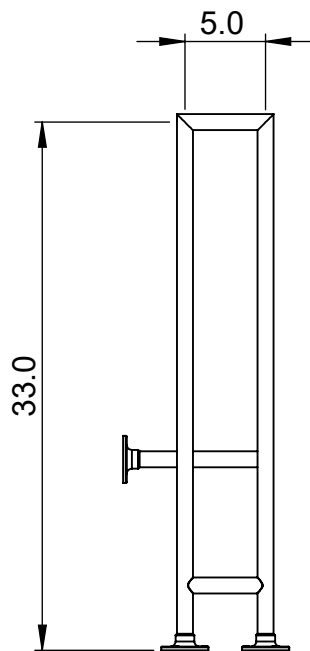

EUC10-33.5x30.0

Height: 33.5
Width: 30.0
Depth: 8.0
Weight HO: kg
EO: kg

Tube ϕ : 1.0
Pipe Centres: 27.0
Elec. element if specified: 2 x 100
Output @ 50°C Δ T Watts: N/A
BTUs: N/A

All dimensions in inches

Manufactured from ISO/CEN CuZn36As (BS CZ126) brass tube

Vogue UK Ltd. reserve the right to alter specifications without prior notice.
ALL MEASUREMENTS ARE NOMINAL DIMENSIONS ONLY, AND ARE NOT BINDING.