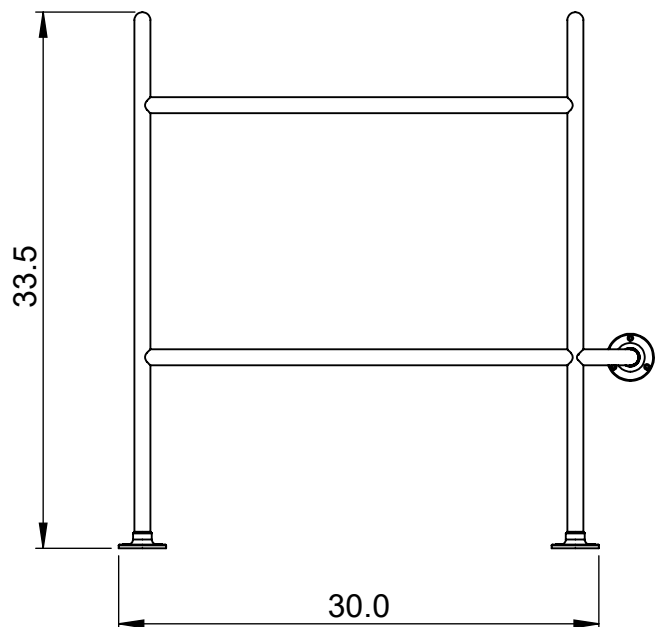

EUC10-33.5x30.0

Height: 33.5
Width: 30.0
Depth: 8.0
Weight HO: kg
EO: kg

Tube ϕ : 1.0
Pipe Centres: 27.0
Elec. element if specified: 2 x 100
Output @ 50°C Δ T Watts: N/A
BTUs: N/A

All dimensions in inches

Manufactured from ISO/CEN CuZn36As (BS CZ126) brass tube

Vogue UK Ltd. reserve the right to alter specifications without prior notice.
ALL MEASUREMENTS ARE NOMINAL DIMENSIONS ONLY, AND ARE NOT BINDING.