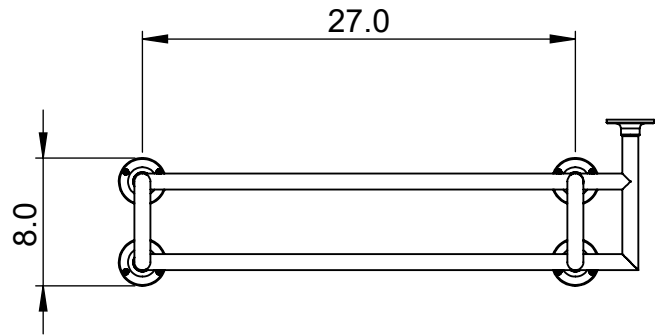

EUC10-33.5x30.0

Height: 33.5
Width: 30.0
Depth: 8.0
Weight HO: kg
EO: kg

Tube ϕ : 1.0
Pipe Centres: 27.0
Elec. element if specified: 2 x 100
Output @ 50°C Δ T Watts: N/A
BTUs: N/A

All dimensions in inches

Manufactured from ISO/CEN CuZn36As (BS CZ126) brass tube

Vogue UK Ltd. reserve the right to alter specifications without prior notice.
ALL MEASUREMENTS ARE NOMINAL DIMENSIONS ONLY, AND ARE NOT BINDING.