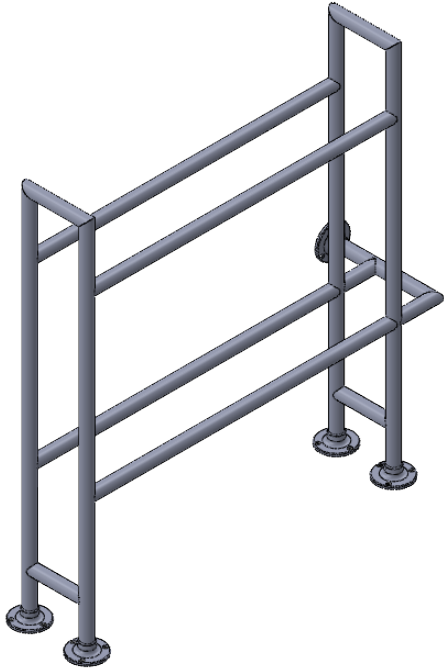

EUC10-33.5x30.0

Height: 33.5
Width: 30.0
Depth: 8.0
Weight HO: kg
EO: kg

Tube ϕ : 1.0
Pipe Centres: 27.0
Elec. element if specified: 2 x 100
Output @ 50°C Δ T Watts: N/A
BTUs: N/A

All dimensions in inches

Manufactured from ISO/CEN CuZn36As (BS CZ126) brass tube

Vogue UK Ltd. reserve the right to alter specifications without prior notice.
ALL MEASUREMENTS ARE NOMINAL DIMENSIONS ONLY, AND ARE NOT BINDING.