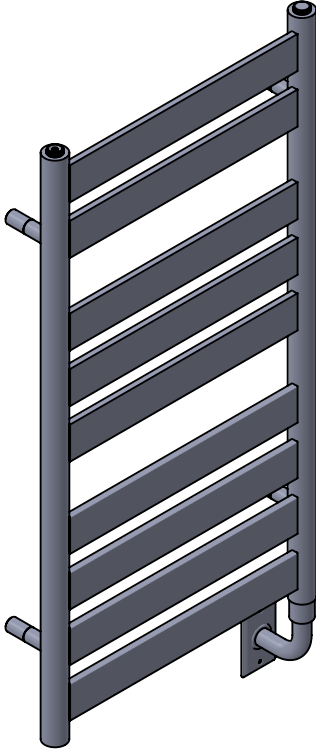

## 37.4x19.7

Height: 37.4

Width: 19.7

Depth: 4.0

Weight HO: 9.35 kg

EO: 13.5 kg

Tube  $\phi$ : 1.5 + 2.4x0.4 sq

Pipe Centres: 18.2

Elec. element if specified: 125

Output @ 50° C  $\Delta$  T Watts: N/A

BTUs: N/A

All dimensions in inches

Manufactured from Mild Steel

Vogue UK Ltd. reserve the right to alter specifications without prior notice.  
ALL MEASUREMENTS ARE NOMINAL DIMENSIONS ONLY, AND ARE NOT BINDING.