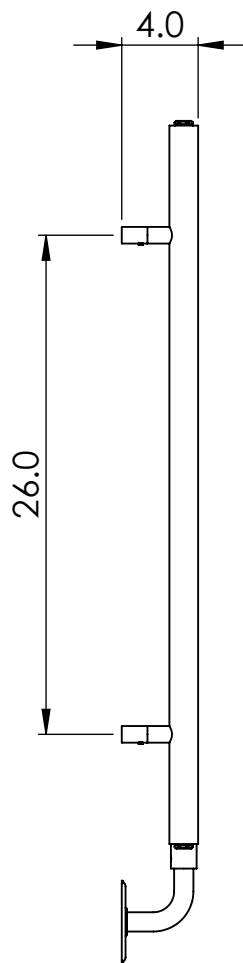

# EU7A-(MD048)

## 37.4x19.7

Height: 37.4

Width: 19.7

Depth: 4.0

Weight HO: 9.35 kg

EO: 13.5 kg

Tube  $\phi$ : 1.5 + 2.4x0.4 sq

Pipe Centres: 18.2

Elec. element if specified: 125

Output @ 50° C  $\Delta$  T Watts: N/A

BTUs: N/A

All dimensions in inches

Manufactured from Mild Steel

Vogue UK Ltd. reserve the right to alter specifications without prior notice.  
ALL MEASUREMENTS ARE NOMINAL DIMENSIONS ONLY, AND ARE NOT BINDING.