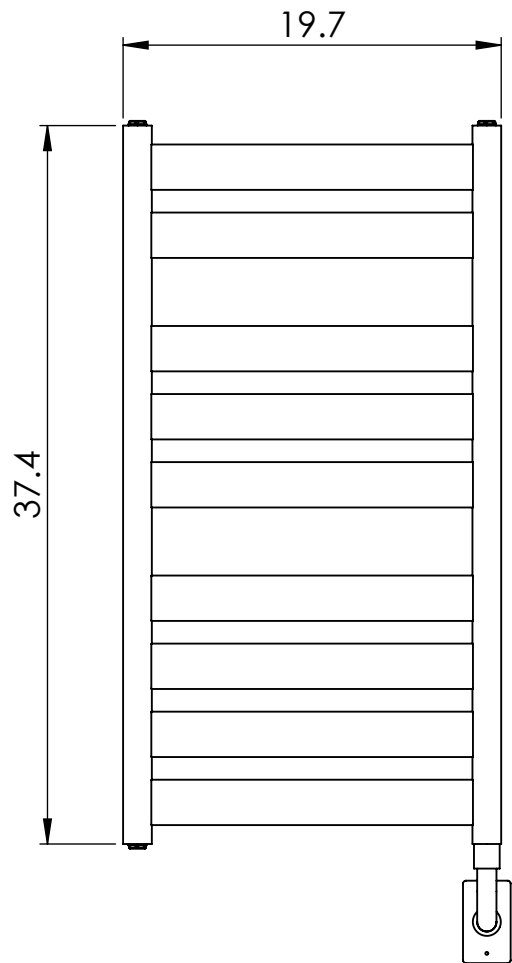

## 37.4x19.7

Height: 37.4

Width: 19.7

Depth: 4.0

Weight HO: 9.35 kg

EO: 13.5 kg

Tube  $\phi$ : 1.5 + 2.4x0.4 sq

Pipe Centres: 18.2

Elec. element if specified: 125

Output @ 50° C  $\Delta$  T Watts: N/A

BTUs: N/A

All dimensions in inches

Manufactured from Mild Steel

Vogue UK Ltd. reserve the right to alter specifications without prior notice.  
ALL MEASUREMENTS ARE NOMINAL DIMENSIONS ONLY, AND ARE NOT BINDING.