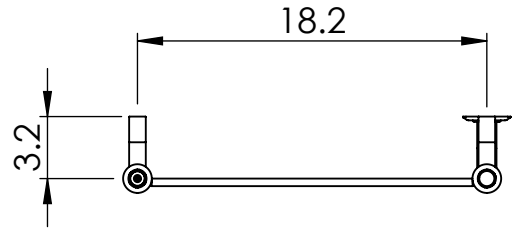

## 37.4x19.7

Height: 37.4

Width: 19.7

Depth: 4.0

Weight HO: 9.35 kg

EO: 13.5 kg

Tube  $\phi$ : 1.5 + 2.4x0.4 sq

Pipe Centres: 18.2

Elec. element if specified: 125

Output @ 50° C  $\Delta$  T Watts: N/A

BTUs: N/A

All dimensions in inches

Manufactured from Mild Steel

Vogue UK Ltd. reserve the right to alter specifications without prior notice.  
ALL MEASUREMENTS ARE NOMINAL DIMENSIONS ONLY, AND ARE NOT BINDING.