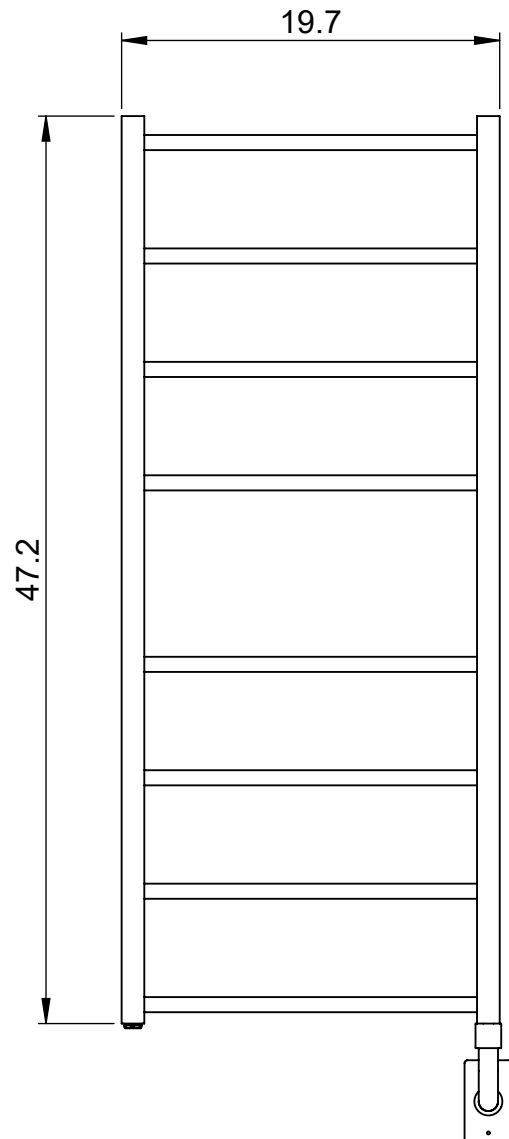

## 47.2x19.7

Height: 47.2

Width: 19.7

Depth: 3.9

Weight HO: 9.5 kg

EO: 17.5 kg

Tube  $\phi$ : 1.2 sq + 0.8 sq

Pipe Centres: 18.5

Elec. element if specified: 125

Output @ 50°C  $\Delta$ T Watts: N/A

BTUs: N/A

All dimensions in inches

Manufactured from 1.4301/X5CrNi18-10 stainless steel

Vogue UK Ltd. reserve the right to alter specifications without prior notice.  
ALL MEASUREMENTS ARE NOMINAL DIMENSIONS ONLY, AND ARE NOT BINDING.