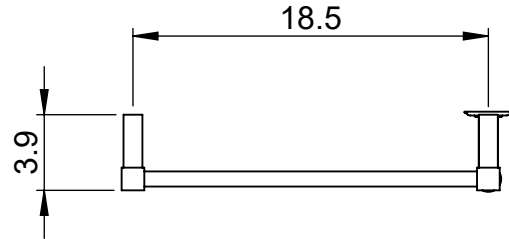

## 47.2x19.7

Height: 47.2

Width: 19.7

Depth: 3.9

Weight HO: 9.5 kg

EO: 17.5 kg

Tube  $\phi$ : 1.2 sq + 0.8 sq

Pipe Centres: 18.5

Elec. element if specified: 125

Output @ 50°C  $\Delta$ T Watts: N/A

BTUs: N/A

All dimensions in inches

Manufactured from 1.4301/X5CrNi18-10 stainless steel

Vogue UK Ltd. reserve the right to alter specifications without prior notice.  
ALL MEASUREMENTS ARE NOMINAL DIMENSIONS ONLY, AND ARE NOT BINDING.