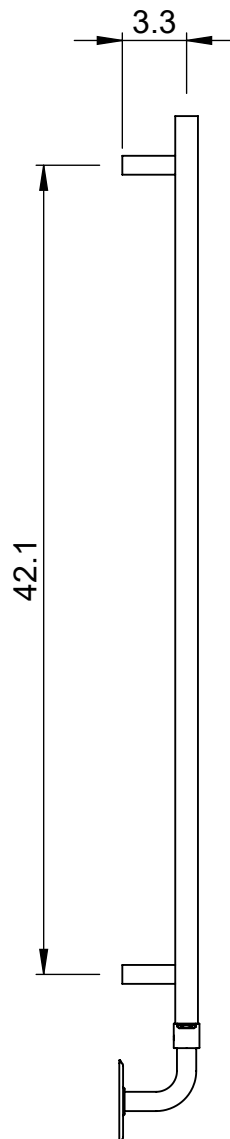

# EU6B-(MD055)

## 47.2x19.7

Height: 47.2

Width: 19.7

Depth: 3.9

Weight HO: 9.5 kg

EO: 17.5 kg

Tube  $\phi$ : 1.2 sq + 0.8 sq

Pipe Centres: 18.5

Elec. element if specified: 125

Output @ 50°C  $\Delta$ T Watts: N/A

BTUs: N/A

All dimensions in inches

Manufactured from 1.4301/X5CrNi18-10 stainless steel

Vogue UK Ltd. reserve the right to alter specifications without prior notice.  
ALL MEASUREMENTS ARE NOMINAL DIMENSIONS ONLY, AND ARE NOT BINDING.