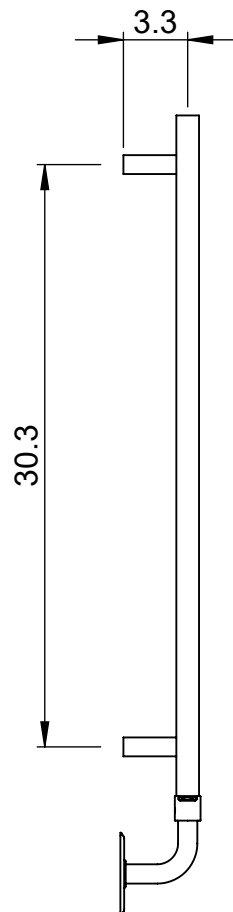

EU6A-(MD055)

35.4x19.7

Height: 35.4

Width: 19.7

Depth: 3.9

Weight HO: 8.5 kg

EO: 13.5 kg

Tube ϕ : 1.2 sq + 0.8 sq

Pipe Centres: 18.5

Elec. element if specified: 100

Output @ 50°C Δ T Watts: N/A

BTUs: N/A

All dimensions in inches

Manufactured from 1.4301/X5CrNi18-10 stainless steel

Vogue UK Ltd. reserve the right to alter specifications without prior notice.
ALL MEASUREMENTS ARE NOMINAL DIMENSIONS ONLY, AND ARE NOT BINDING.