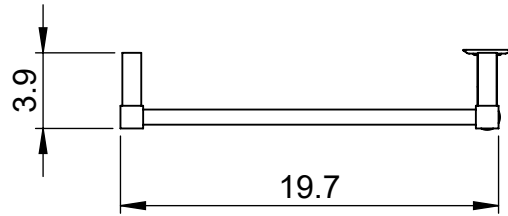

EU6A-(MD055)

35.4x19.7

Height: 35.4

Width: 19.7

Depth: 3.9

Weight HO: 8.5 kg

EO: 13.5 kg

Tube ϕ : 1.2 sq + 0.8 sq

Pipe Centres: 18.5

Elec. element if specified: 100

Output @ 50°C Δ T Watts: N/A

BTUs: N/A

All dimensions in inches

Manufactured from 1.4301/X5CrNi18-10 stainless steel

Vogue UK Ltd. reserve the right to alter specifications without prior notice.
ALL MEASUREMENTS ARE NOMINAL DIMENSIONS ONLY, AND ARE NOT BINDING.