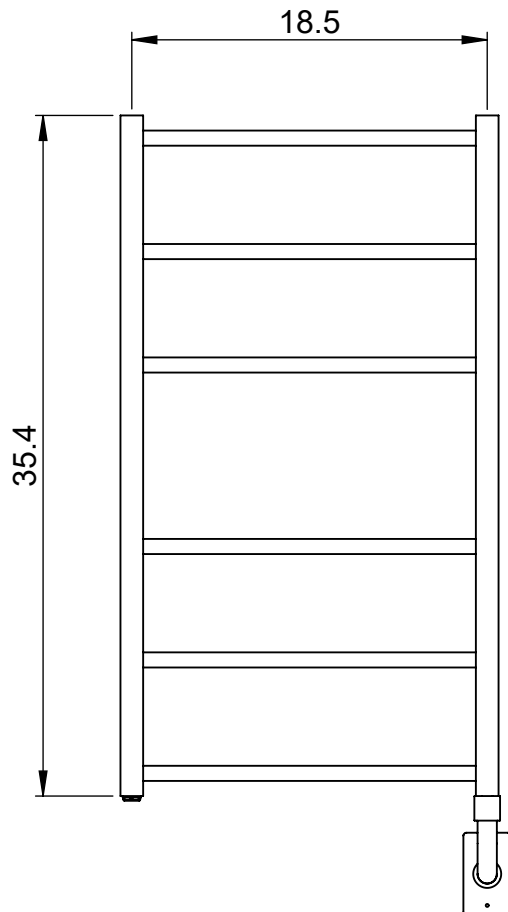

EU6A-(MD055)

35.4x19.7

Height: 35.4

Width: 19.7

Depth: 3.9

Weight HO: 8.5 kg

EO: 13.5 kg

Tube ϕ : 1.2 sq + 0.8 sq

Pipe Centres: 18.5

Elec. element if specified: 100

Output @ 50°C Δ T Watts: N/A

BTUs: N/A

All dimensions in inches

Manufactured from 1.4301/X5CrNi18-10 stainless steel

Vogue UK Ltd. reserve the right to alter specifications without prior notice.
ALL MEASUREMENTS ARE NOMINAL DIMENSIONS ONLY, AND ARE NOT BINDING.