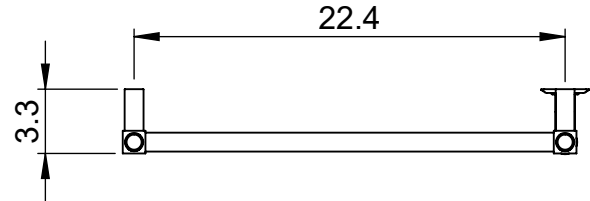

EU5B-(MD049)

45.9x23.6

Height: 45.9

Width: 23.6

Depth: 3.3

Weight HO: 12.6 kg

EO: 18.5 kg

Tube ϕ : 1.2 sq + 1.0 sq

Pipe Centres: 22.4

Elec. element if specified: 300

Output @ 50°C Δ T Watts: N/A

BTUs: N/A

All dimensions in inches

Manufactured from Mild Steel

Vogue UK Ltd. reserve the right to alter specifications without prior notice.
ALL MEASUREMENTS ARE NOMINAL DIMENSIONS ONLY, AND ARE NOT BINDING.