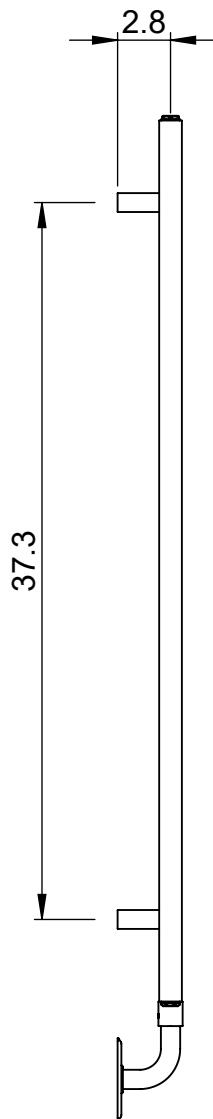

EU5B-(MD049)

45.9x23.6

Height: 45.9

Width: 23.6

Depth: 3.3

Weight HO: 12.6 kg

EO: 18.5 kg

Tube ϕ : 1.2 sq + 1.0 sq

Pipe Centres: 22.4

Elec. element if specified: 300

Output @ 50°C Δ T Watts: N/A

BTUs: N/A

All dimensions in inches

Manufactured from Mild Steel

Vogue UK Ltd. reserve the right to alter specifications without prior notice.
ALL MEASUREMENTS ARE NOMINAL DIMENSIONS ONLY, AND ARE NOT BINDING.

SCALE 1:10

175 Memorial Drive Unit C
Shrewsbury MA 01545 USA
Tel: 508 887 8771 Fax: 508 887 8774
e-mail: info@vougeuk.com ww.vougeuk.com