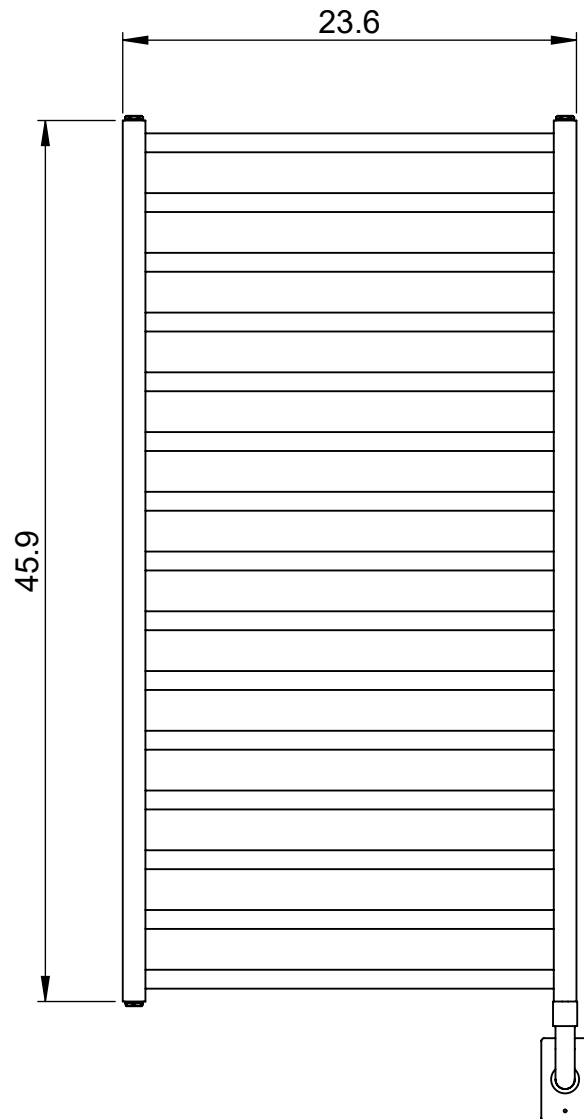

EU5B-(MD049)

45.9x23.6

Height: 45.9

Width: 23.6

Depth: 3.3

Weight HO: 12.6 kg

EO: 18.5 kg

Tube ϕ : 1.2 sq + 1.0 sq

Pipe Centres: 22.4

Elec. element if specified: 300

Output @ 50°C Δ T Watts: N/A

BTUs: N/A

All dimensions in inches

Manufactured from Mild Steel

Vogue UK Ltd. reserve the right to alter specifications without prior notice.
ALL MEASUREMENTS ARE NOMINAL DIMENSIONS ONLY, AND ARE NOT BINDING.