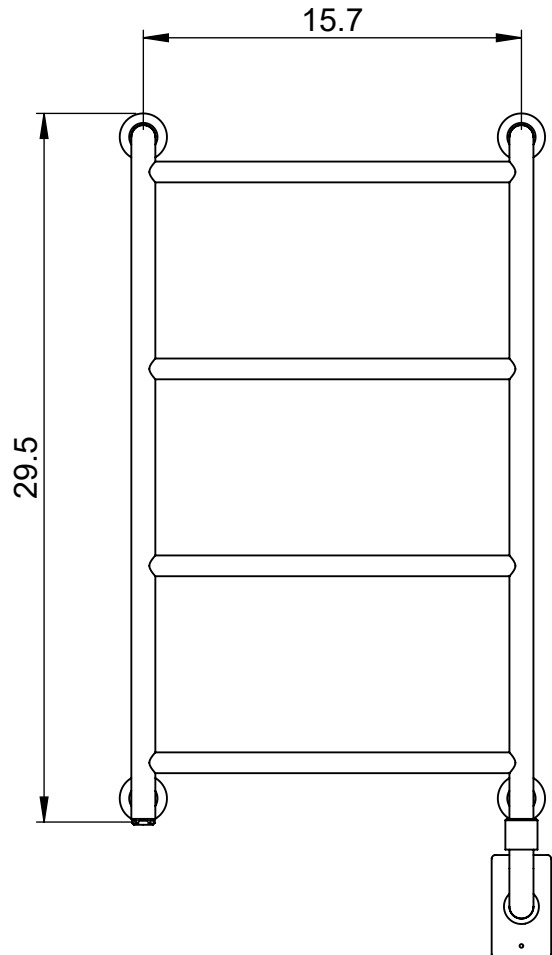

EU4A-(CN021)

29.5x17.7

Height: 29.5

Width: 17.7

Depth: 3.7

Weight HO: 7.5 kg

EO: 11.5 kg

Tube ϕ : 1.25 + 0.9

Pipe Centres: 15.7

Elec. element if specified: 75

Output @ 50°C Δ T Watts: N/A

BTUs: N/A

All dimensions in inches

Manufactured from ISO/CEN CuZn36As (BS CZ126) brass tube

Vogue UK Ltd. reserve the right to alter specifications without prior notice.
ALL MEASUREMENTS ARE NOMINAL DIMENSIONS ONLY, AND ARE NOT BINDING.