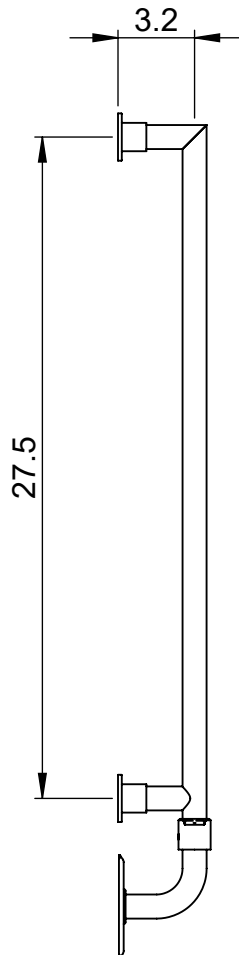

EU4A-(CN021)

29.5x17.7

Height: 29.5

Width: 17.7

Depth: 3.7

Weight HO: 7.5 kg

EO: 11.5 kg

Tube ϕ : 1.25 + 0.9

Pipe Centres: 15.7

Elec. element if specified: 75

Output @ 50°C Δ T Watts: N/A

BTUs: N/A

All dimensions in inches

Manufactured from ISO/CEN CuZn36As (BS CZ126) brass tube

Vogue UK Ltd. reserve the right to alter specifications without prior notice.
ALL MEASUREMENTS ARE NOMINAL DIMENSIONS ONLY, AND ARE NOT BINDING.