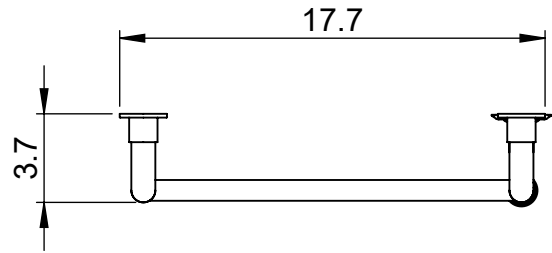

EU4A-(CN021)

29.5x17.7

Height: 29.5

Width: 17.7

Depth: 3.7

Weight HO: 7.5 kg

EO: 11.5 kg

Tube ϕ : 1.25 + 0.9

Pipe Centres: 15.7

Elec. element if specified: 75

Output @ 50°C Δ T Watts: N/A

BTUs: N/A

All dimensions in inches

Manufactured from ISO/CEN CuZn36As (BS CZ126) brass tube

Vogue UK Ltd. reserve the right to alter specifications without prior notice.
ALL MEASUREMENTS ARE NOMINAL DIMENSIONS ONLY, AND ARE NOT BINDING.