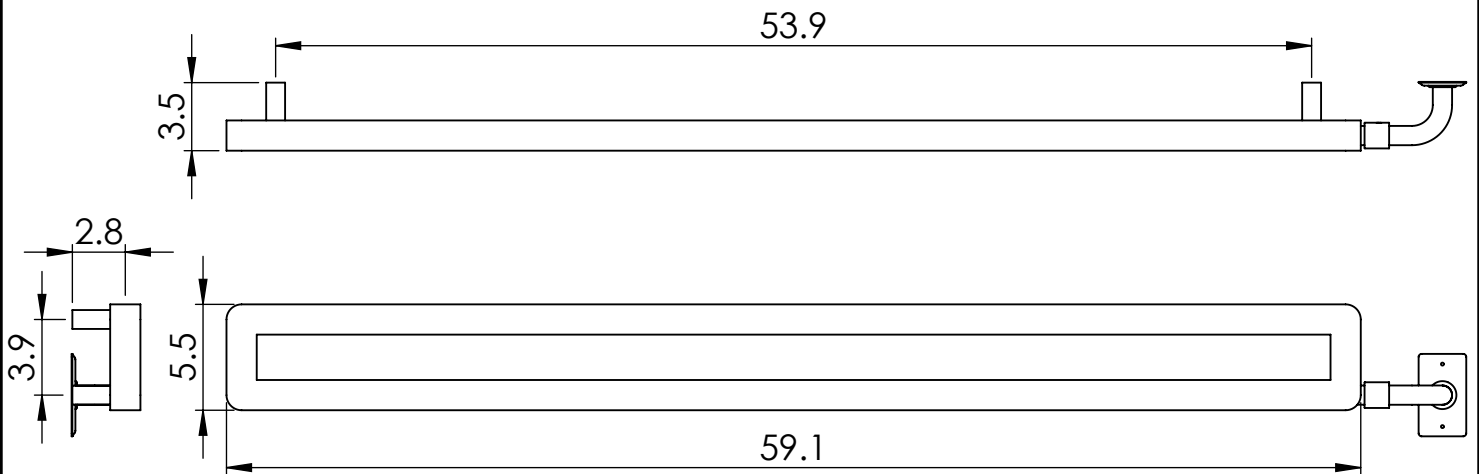

CN007C

5.5x59.1

Height: 5.5
 Width: 59.1
 Depth: 3.5
 Weight HO: lbs (kg)
 EO: lbs (kg)

Tube ϕ : 1.6sq
 Output @ 50° C Δ T: n/a
 Elec. element if specified: 125
 End to End Connections: n/a

All dimensions in inches

Manufactured from Mild Steel

inches	mm
59.1	1500
5.5	140
3.5	90
3.9	100
53.9	1370
2.8	70

Vogue UK Ltd. reserve the right to alter specifications without prior notice.
 ALL MEASUREMENTS ARE NOMINAL DIMENSIONS ONLY, AND ARE NOT BINDING.