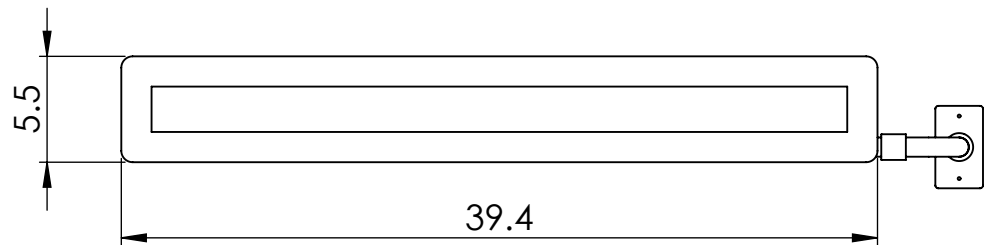

CN007B

5.5x39.4

Height: 5.5
 Width: 39.4
 Depth: 3.5
 Weight HO: lbs (kg)
 EO: lbs (kg)

Tube ϕ : 1.6sq
 Output @ 50° C Δ T: n/a
 Elec. element if specified: 100
 End to End Connections: n/a

All dimensions in inches

Manufactured from Mild Steel

inches	mm
39.4	1000
5.5	140
3.5	90
3.9	100
34.3	870
2.8	70

Vogue UK Ltd. reserve the right to alter specifications without prior notice.
 ALL MEASUREMENTS ARE NOMINAL DIMENSIONS ONLY, AND ARE NOT BINDING.