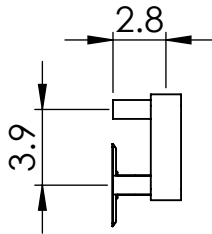

CN007B

5.5x39.4

Height: 5.5
 Width: 39.4
 Depth: 3.5
 Weight HO: lbs (kg)
 EO: lbs (kg)

Tube ϕ : 1.6sq
 Output @ 50° C Δ T: n/a
 Elec. element if specified: 100
 End to End Connections: n/a

All dimensions in inches

Manufactured from Mild Steel

inches	mm
39.4	1000
5.5	140
3.5	90
3.9	100
34.3	870
2.8	70

Vogue UK Ltd. reserve the right to alter specifications without prior notice.
 ALL MEASUREMENTS ARE NOMINAL DIMENSIONS ONLY, AND ARE NOT BINDING.