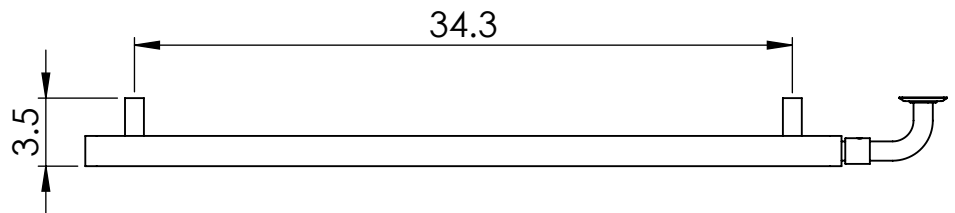

CN007B

5.5x39.4

Height: 5.5
 Width: 39.4
 Depth: 3.5
 Weight HO: lbs (kg)
 EO: lbs (kg)

Tube ϕ : 1.6sq
 Output @ 50° C Δ T: n/a
 Elec. element if specified: 100
 End to End Connections: n/a

All dimensions in inches

Manufactured from Mild Steel

inches	mm
39.4	1000
5.5	140
3.5	90
3.9	100
34.3	870
2.8	70

Vogue UK Ltd. reserve the right to alter specifications without prior notice.
 ALL MEASUREMENTS ARE NOMINAL DIMENSIONS ONLY, AND ARE NOT BINDING.