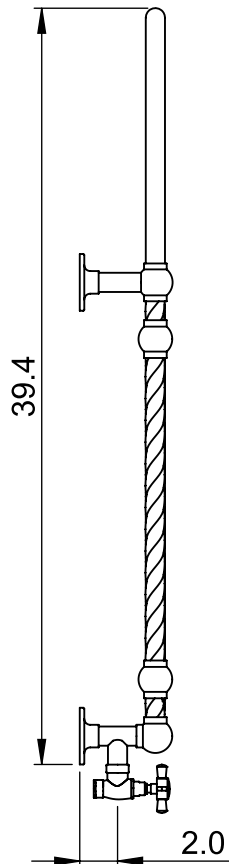

# CL008

## 39.4x26.6

Height: 39.4  
 Width: 26.6  
 Depth: 4.9  
 Weight HO: lbs (kg)  
 EO: lbs (kg)

Tube  $\phi$ : 1.0 + 0.75  
 Output @ 50°C  $\Delta$  T: 276  
 Elec. element if specified: n/a  
 Pipe Centres: 23.6

All dimensions in inches

Manufactured from ISO/CEN CuZn36As (BS CZ126) brass tube

inches	mm
39.4	1000
26.6	675
4.9	125
20.7	525
3.0	75
23.6	600
3.9	100
2.0	50

Vogue UK Ltd. reserve the right to alter specifications without prior notice.  
 ALL MEASUREMENTS ARE NOMINAL DIMENSIONS ONLY, AND ARE NOT BINDING.

**SCALE 1:10**