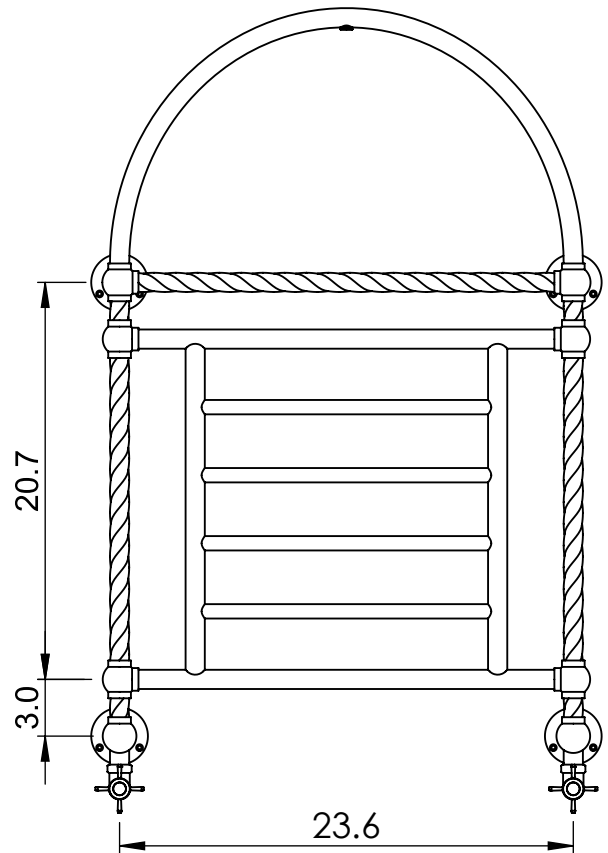

## 39.4x26.6

Height: 39.4  
 Width: 26.6  
 Depth: 4.9  
 Weight HO: lbs (kg)  
 EO: lbs (kg)

Tube  $\phi$ : 1.0 + 0.75  
 Output @ 50°C  $\Delta$  T: 276  
 Elec. element if specified: n/a  
 Pipe Centres: 23.6

All dimensions in inches

Manufactured from ISO/CEN CuZn36As (BS CZ126) brass tube

inches	mm
39.4	1000
26.6	675
4.9	125
20.7	525
3.0	75
23.6	600
3.9	100
2.0	50

Vogue UK Ltd. reserve the right to alter specifications without prior notice.  
 ALL MEASUREMENTS ARE NOMINAL DIMENSIONS ONLY, AND ARE NOT BINDING.

**SCALE 1:10**