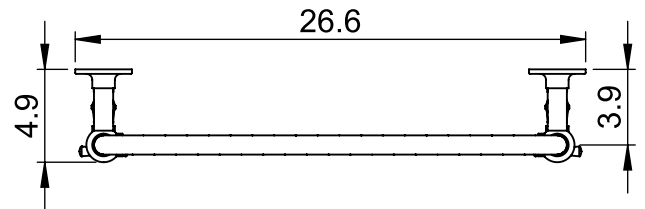

## 39.4x26.6

Height: 39.4  
 Width: 26.6  
 Depth: 4.9  
 Weight HO: lbs (kg)  
 EO: lbs (kg)

Tube  $\phi$ : 1.0 + 0.75  
 Output @ 50°C  $\Delta$  T: 276  
 Elec. element if specified: n/a  
 Pipe Centres: 23.6

All dimensions in inches

Manufactured from ISO/CEN CuZn36As (BS CZ126) brass tube

inches	mm
39.4	1000
26.6	675
4.9	125
20.7	525
3.0	75
23.6	600
3.9	100
2.0	50

Vogue UK Ltd. reserve the right to alter specifications without prior notice.  
 ALL MEASUREMENTS ARE NOMINAL DIMENSIONS ONLY, AND ARE NOT BINDING.

**SCALE 1:10**