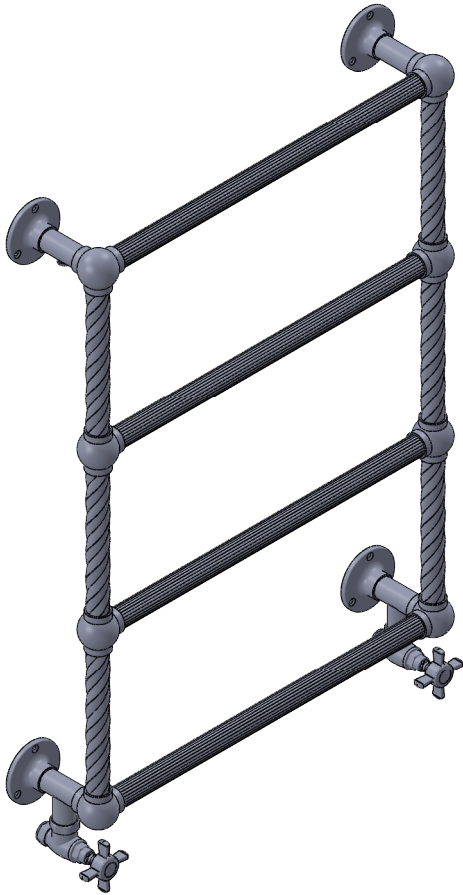

CL004B

30.5x22.6

Height: 30.5
 Width: 22.6
 Depth: 4.8
 Weight HO: lbs (kg)
 EO: lbs (kg)

Tube ϕ : 1.0
 Output @ 50°C Δ T: 172
 Elec. element if specified: n/a
 Pipe Centres: 19.7

All dimensions in inches

Manufactured from ISO/CEN CuZn36As (BZ CZ126) brass tube

inches	mm
30.5	775
22.6	575
4.8	123
27.6	700
19.7	500
3.9	100
2.0	50

Vogue UK Ltd. reserve the right to alter specifications without prior notice.
 ALL MEASUREMENTS ARE NOMINAL DIMENSIONS ONLY, AND ARE NOT BINDING.