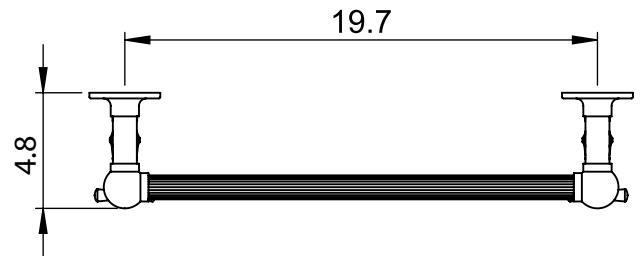

CL004B

30.5x22.6

Height: 30.5
 Width: 22.6
 Depth: 4.8
 Weight HO: lbs (kg)
 EO: lbs (kg)

Tube ϕ : 1.0
 Output @ 50°C Δ T: 172
 Elec. element if specified: n/a
 Pipe Centres: 19.7

All dimensions in inches

Manufactured from ISO/CEN CuZn36As (BZ CZ126) brass tube

inches	mm
30.5	775
22.6	575
4.8	123
27.6	700
19.7	500
3.9	100
2.0	50

Vogue UK Ltd. reserve the right to alter specifications without prior notice.
 ALL MEASUREMENTS ARE NOMINAL DIMENSIONS ONLY, AND ARE NOT BINDING.