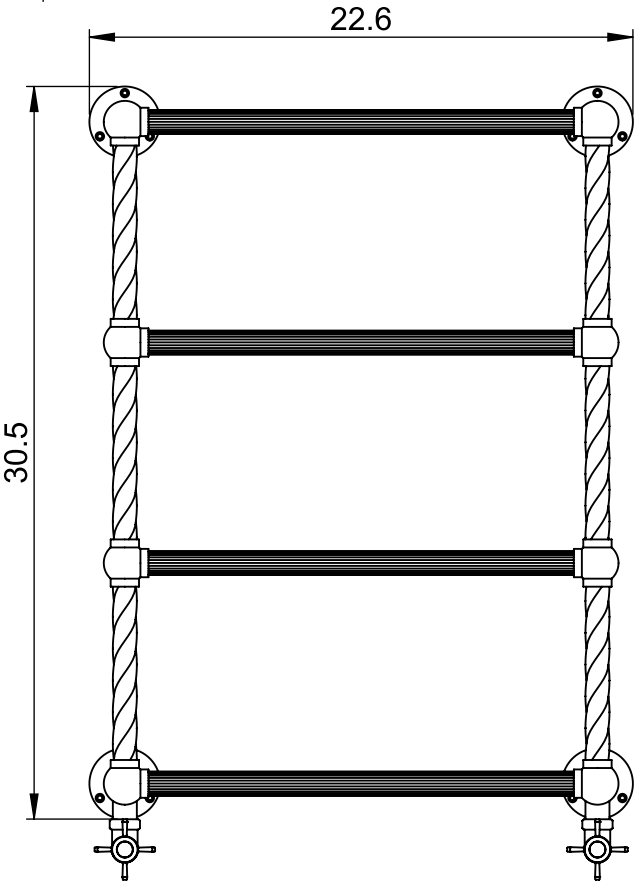

CL004B

30.5x22.6

Height: 30.5
 Width: 22.6
 Depth: 4.8
 Weight HO: lbs (kg)
 EO: lbs (kg)

Tube ϕ : 1.0
 Output @ 50°C Δ T: 172
 Elec. element if specified: n/a
 Pipe Centres: 19.7

All dimensions in inches

Manufactured from ISO/CEN CuZn36As (BZ CZ126) brass tube

inches	mm
30.5	775
22.6	575
4.8	123
27.6	700
19.7	500
3.9	100
2.0	50

Vogue UK Ltd. reserve the right to alter specifications without prior notice.
 ALL MEASUREMENTS ARE NOMINAL DIMENSIONS ONLY, AND ARE NOT BINDING.