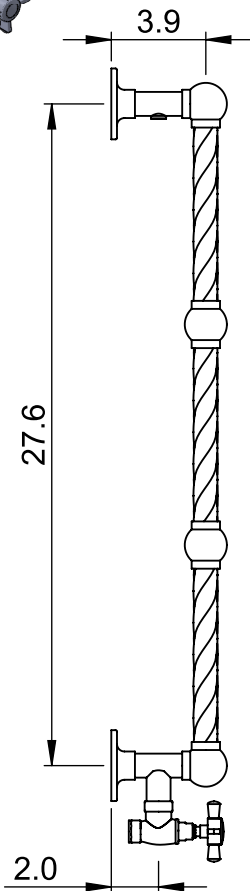

CL004B

30.5x22.6

Height: 30.5
 Width: 22.6
 Depth: 4.8
 Weight HO: lbs (kg)
 EO: lbs (kg)

Tube ϕ : 1.0
 Output @ 50°C Δ T: 172
 Elec. element if specified: n/a
 Pipe Centres: 19.7

All dimensions in inches

Manufactured from ISO/CEN CuZn36As (BZ CZ126) brass tube

inches	mm
30.5	775
22.6	575
4.8	123
27.6	700
19.7	500
3.9	100
2.0	50

Vogue UK Ltd. reserve the right to alter specifications without prior notice.
 ALL MEASUREMENTS ARE NOMINAL DIMENSIONS ONLY, AND ARE NOT BINDING.