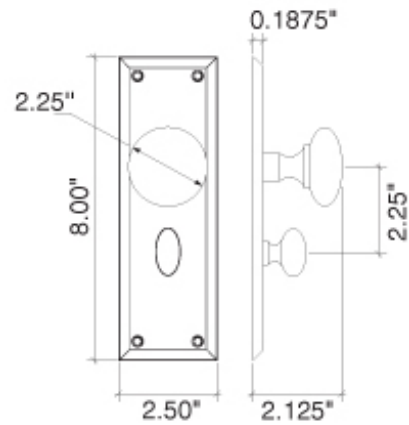

## Abington Escutcheon Set with Mushroom Knob

- Classic Square Bevel Design
- Forged Brass Escutcheon Inside and Outside
- Solid Forged Brass Knob
- Hand Polished
- Plates available with Cuts for all Eric Morris & Company Locks as well as Custom Cuts for other Manufacturers' Locks