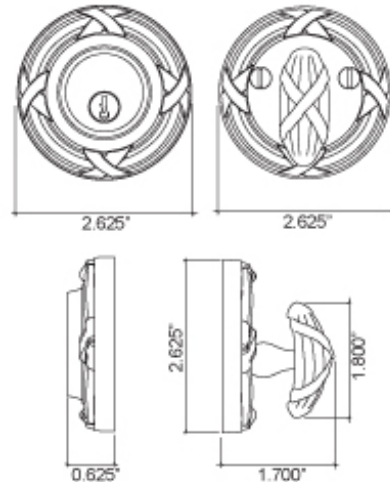

## Ribbon & Reed Deadbolt

- Highly Detailed Ribbon & Reed Design
- Lost Wax Cast Turnpiece
- Solid Forged Brass Rose
- Hand chased and hand Polished
- Available in Solid or Mixed Finishes
- Nicely Paired with Ribbon & Reed Knobs or Levers on Rose

### Item Numbers:

- 1885241 - Ribbon & Reed Deadbolt 2 3/4" BS SC
- 1885242 - Ribbon & Reed Deadbolt 2 3/4" BS DC
- 1885281 - Ribbon & Reed Deadbolt 2 3/8" BS SC
- 1885282 - Ribbon & Reed Deadbolt 2 3/8" BS DC